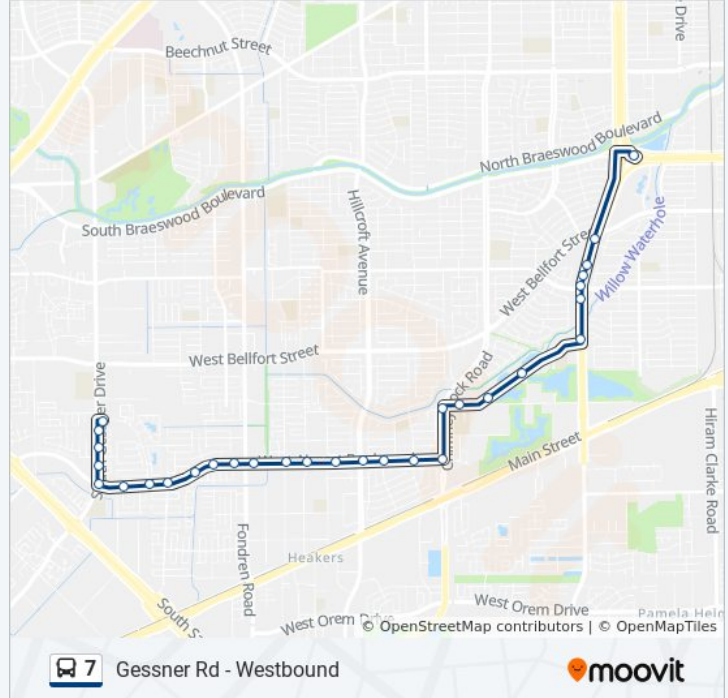

W Airport Blvd @ MC Lain Blvd
W Airport Blvd @ Fondren Meadow Dr
W Airport Blvd @ Seaswept Dr
W Airport Blvd @ S Gessner Rd
S Gessner Rd @ Triple Crown Dr
S Gessner Rd @ Fawn Terrace Dr
S Gessner Rd @ Dawnridge Dr
Fondren Meadow Dr @ S Gessner Rd

Direction: West Loop Tc - Eastbound

30 stops

[VIEW LINE SCHEDULE](#)

Fondren Meadow Dr @ S Gessner Rd
Fondren Meadow Dr @ Braes Crossing
Fondren Meadow Dr @ Fondren Lake Dr
Fondren Meadow Dr @ Erin Dr
Fondren Meadow Dr @ W Airport Blvd
W Airport Blvd @ MC Lain Blvd
W Airport Blvd @ Preakness Way
W Airport Blvd @ Kitty Brook Dr
W Airport Blvd @ Braesridge Dr
W Airport Blvd @ Fondren Rd
W Airport Blvd @ Sandpiper Dr
W Airport Blvd @ Bob White Dr
W Airport Blvd @ Kirkside Dr
W Airport Blvd @ Hillcroft Ave
W Airport Blvd @ Rampart St
W Airport Blvd @ Landsdowne Dr
W Airport Blvd @ Chimney Rock Rd
Chimney Rock Rd @ Dryad Dr

7 bus Time Schedule

West Loop Tc - Eastbound Route Timetable:

Sunday	5:30 AM - 10:00 PM
Monday	5:30 AM - 10:00 PM
Tuesday	5:30 AM - 10:00 PM
Wednesday	5:30 AM - 10:00 PM
Thursday	5:30 AM - 10:00 PM
Friday	5:30 AM - 10:00 PM
Saturday	5:30 AM - 10:00 PM

7 bus Info

Direction: West Loop Tc - Eastbound

Stops: 30

Trip Duration: 25 min

Line Summary: