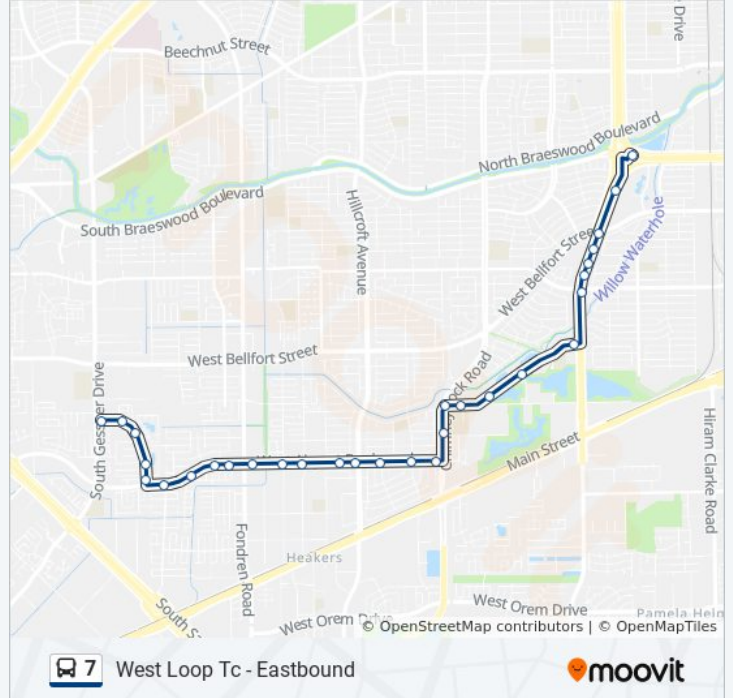

Chimney Rock Rd @ Gasmer Dr

Gasmer Dr @ Burdine St

S Willow Dr @ Gasmer Dr

S Willow Dr @ Ricecrest Dr

S Willow Dr @ S Post Oak Rd

S Post Oak Rd @ Willowbend Blvd

S Post Oak Rd @ Willowbend Blvd

S Post Oak Rd @ Willowbend Blvd

S Post Oak Rd @ MC Dermed Dr

S Post Oak Rd @ W Belfort Ave

S Post Oak Rd @ Meyer Park Blvd

West Loop Transit Center

7 bus time schedules and route maps are available in an offline PDF at moovitapp.com. Use the [Moovit App](#) to see live bus times, train schedule or subway schedule, and step-by-step directions for all public transit in Houston.

[About Moovit](#) · [MaaS Solutions](#) · [Supported Countries](#) · [Mooviter Community](#)

© 2023 Moovit - All Rights Reserved

Check Live Arrival Times