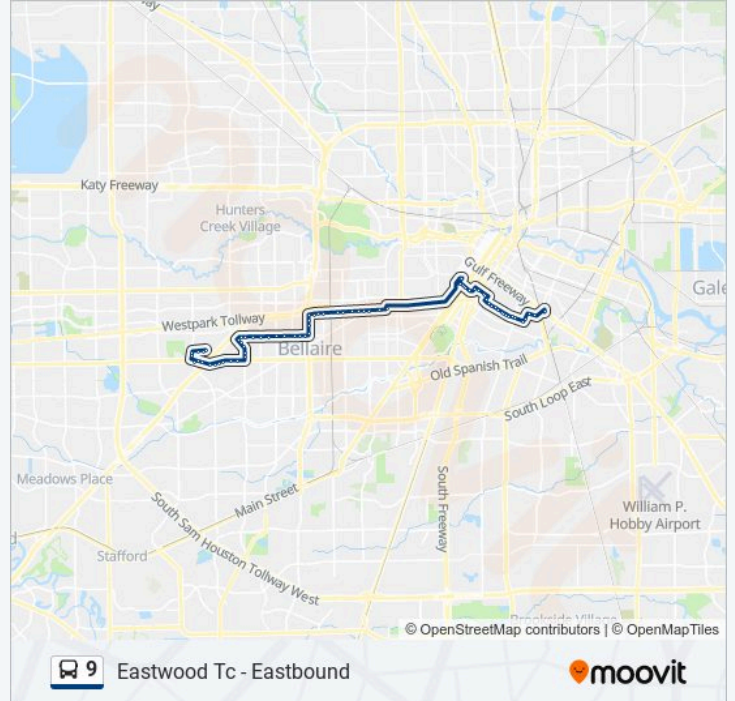

9 bus Info

Direction: Eastwood Tc - Eastbound

Stops: 71

Trip Duration: 62 min

Line Summary:

Gulfton Dr @ Rampart St
Gulfton Dr @ Renwick Dr
Gulfton Dr @ Alder Dr
Gulfton Dr @ Chimney Rock Rd
Gulfton Dr @ Royalton St
Fournace Pl @ S Rice Ave
Fournace Pl @ Anderson St
Fournace Pl @ W Loop S
W Loop S @ Oakdale Dr
W Loop S @ Glenmont Dr
W Loop S @ Loop Central Dr
W Loop S @ Westpark Dr
Westpark Dr @ W Loop S MB
Westpark Dr @ Loop Central Dr
Westpark Dr @ Newcastle Dr
Westpark Dr @ Newcastle Dr MB
Westpark Dr @ Wesleyan St
Westpark Dr @ Wesleyan St MB
Westpark Dr @ Edloe St
Westpark Dr @ Edloe St
Westpark Dr @ Buffalo Speedway
Westpark Dr @ Wakeforest St
Kirby Dr @ Westpark Dr
Louisiana St @ Elgin St
Elgin St @ Milam St
Holman St @ Travis St
Holman St @ Main St
Holman St @ Fannin St
Holman St @ San Jacinto St
Holman St @ Austin St
Crawford St @ Elgin St
Elgin St @ Chenevert St

Elgin St @ St Emanuel St
 Elgin St @ Hutchins St
 Emancipation Ave @ Francis St
 Holman St @ Live Oak St
 Holman St @ Delano
 Holman St @ Ennis St
 Holman St @ Sauer St
 Holman St @ Burkett St
 Holman St @ Nettleton St
 Holman St @ Tierwester St
 Holman St @ Sampson St
 Holman St @ Canfield St
 Holman St @ Scott St
 Holman St @ Cullen Blvd
 Cullen Blvd @ Universtiy Of Houston
 Cullen Blvd @ Elgin St
 Elgin St @ E18 U Of H
 Eastwood Transit Center

Direction: Fondren Rd - Westbound

82 stops

[VIEW LINE SCHEDULE](#)

Eastwood Transit Center
 Elgin St @ E17 U Of H
 Cullen Blvd @ Elgin St
 Cullen Blvd @ University Of Houston
 Holman St @ Scott St
 Holman St @ Napoleon St
 Holman St @ Sampson St
 Holman St @ Tierwester St
 Holman St @ Nettleton St
 Holman St @ Burkett St
 Holman St @ Sauer St