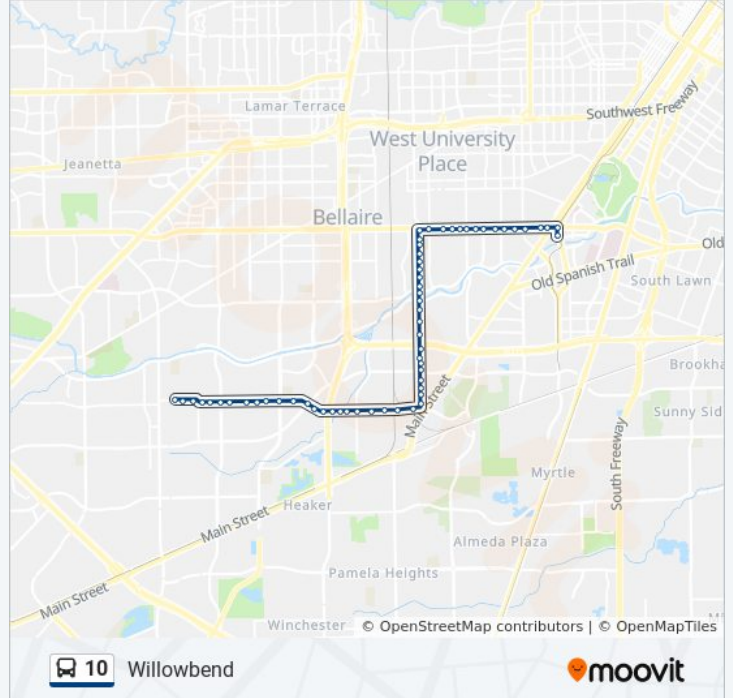

10 bus Info

Direction: Fondren Rd - Southbound

Stops: 70

Trip Duration: 32 min

Line Summary:

Willowbend Blvd @ Mullins Dr
Willowbend Blvd @ Rampart St
Willowbend Blvd @ Hillcroft Ave
Willowbend Blvd @ Kirkside Dr
Willowbend Blvd @ Albury Dr
Willowbend Blvd @ Albury Dr
Willowbend Blvd @ Bob White Dr
Willowbend Blvd @ Sandpiper Dr
Willowbend Blvd @ Maranatha Ct
Fondren Rd @ Willowbend Blvd
Fondren Rd @ Dumfries Dr
Dumfries Dr @ Larkwood Dr
Dumfries Dr @ Sandpiper Dr
Sandpiper Dr @ Dumfries Dr
Sandpiper Dr @ Willowbend Blvd

Stella Link Rd @ Leeshire Dr

Stella Link Rd @ Latma Dr

Stella Link Rd @ Linkwood Dr

Stella Link Rd @ S Braeswood Blvd

Stella Link Rd @ Braeswood Blvd

Stella Link Rd @ Tartan Ln

Stella Link Rd @ Grennoch Ln

Stella Link Rd @ Merrick St

Stella Link Rd @ Dumbarton

Stella Link Rd @ Turnberry Cir

Stella Link Rd @ Lanark Ln

Stella Link Rd @ Bellefontaine Blvd

Stella Link Rd @ Bellaire Blvd

Bellaire Blvd @ Braes Blvd

Bellaire Blvd @ Edloe St

W Holcombe Blvd @ Sewanee St

W Holcombe Blvd @ Westchester St

W Holcombe Blvd @ Buffalo Speedway

Holcombe Blvd @ Vanderbilt

Holcombe Blvd @ Brompton St

Holcombe Blvd @ Annapolis

Holcombe Blvd @ Kirby Dr

Holcombe Blvd @ Morningside Dr

Holcombe Blvd @ Greenbriar Dr