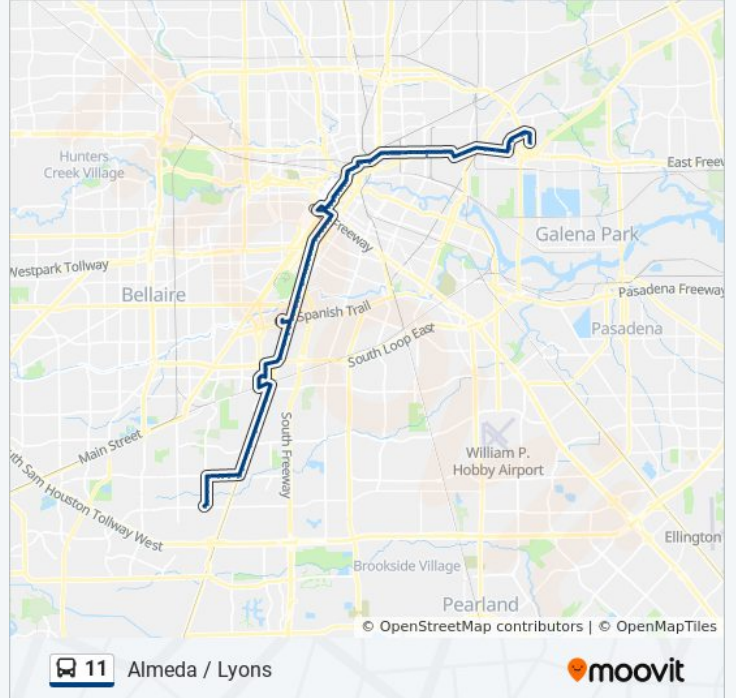

Direction: Gellhorn & 610 - Northbound

105 stops

[VIEW LINE SCHEDULE](#)

- Hiram Clarke Transit Center
- Buffalo Speedway @ Brookfield Dr
- Buffalo Speedway @ Tiffany Dr
- Buffalo Speedway @ Simsbrook Dr
- Buffalo Speedway @ Darlington D
- Buffalo Speedway @ Darlington D
- W Orem Dr @ Townwood Dr
- W Orem Dr @ Waterloo Dr
- W Orem Dr @ Ambrose St
- W Orem Dr @ Grande Monde Dr
- W Orem Dr @ Almeda Rd
- Almeda Rd @ W Orem Dr
- Almeda Rd @ Tidewater Dr
- Almeda Rd @ Almeda Plaza Dr
- Almeda Rd @ Mowery Rd
- Almeda Rd @ Airport Blvd
- Almeda Rd @ Airport Rd Mb1
- Almeda Rd @ Reed Rd
- Almeda Rd @ Almeda Park Dr
- Fannin South Transit Center
- Knight Rd @ Belfort St
- Almeda Rd @ Naomi St

11 bus Info

Direction: Gellhorn & 610 - Northbound

Stops: 105

Trip Duration: 93 min

Line Summary:

Almeda Rd @ Holly Hall St
Almeda Rd @ El Paseo St
Almeda Rd @ Hepburn St
Almeda Rd @ Corder St
Almeda Rd @ Corder St MB
Old Spanish Trail @ Almeda Rd
Mixon Ave @ Old Spanish Trail
Va Hospital
Almeda Rd @ Old Spanish Trail
Almeda Rd @ Lockett St
Almeda Rd @ Holcombe Blvd
Almeda Rd @ Holcombe Blvd
Almeda Rd @ Dixie Dr
Almeda Rd @ Herman Park Ct
Almeda Rd @ Camden Dr
Almeda Rd @ N Mac Gregor Way
Almeda Rd @ Mac Gregor Way
Almeda Rd @ Hermann Dr
Almeda Rd @ Binz St
Almeda Rd @ Calumet St
Almeda Rd @ Southmore Blvd
Almeda Rd @ Rosedale St
Almeda Rd @ Blodgett St
Almeda Rd @ Wheeler Ave
Almeda Rd @ Cleburne St
Crawford St @ Holman St
Crawford St @ Elgin St
Crawford St @ Tuam St
Crawford St @ MC Gowen St
Crawford St @ Hadley St
Gray St @ Austin St
Travis St @ St. Joseph Pkwy
San Jacinto St @ Leeland St

San Jacinto St @ Baker

San Jacinto St @ Wood St

Rothwell St @ Richey St

Rothwell St @ MC Kee St

Hardy @ Lyons Ave

Lyons Ave @ Maury St

Lyons Ave @ West Rd

Lyons Ave @ Hill St

Woodforest Blvd @ Dividend Dr

Dividend Dr @ Currency St

Direction: Hiram Clarke Tc - Southbound

111 stops

[VIEW LINE SCHEDULE](#)

Dividend Dr @ Currency St

Currency St @ N Loop E

Gellhorn Dr @ N Loop E