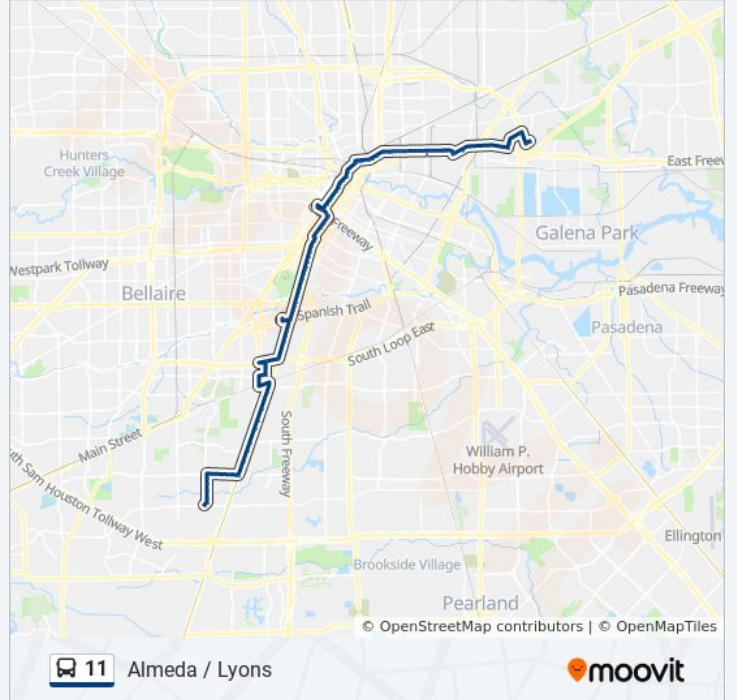

Lyons Ave @ Zoe St

Lyons Ave @ Rouse St

Lyons Ave @ Henke

Lyons Ave @ Kress St

Lyons Ave @ Hahlo St

Lyons Ave @ Shotwell St

Lyons Ave @ Sakowitz St

Fifth Ward/Denver Harbor Transit Ce

Lyons Ave @ Carroll Oliver Way

Lyons Ave @ Mystic St

Lyons Ave @ Solo

Lyons Ave @ Schweikhardt St

Lyons Ave @ Dan

Lyons Ave @ Waco St

Lyons Ave @ St Elmo St

Lyons Ave @ Benson St

Lyons Ave @ Worms St

Lyons Ave @ Capron St

Lyons Ave @ Bringhurst St

Lyons Ave @ Gregg St

Lyons Ave @ Des Chaumes

Lyons Ave @ Jensen Dr

Lyons Ave @ Hill St

Lyons Ave @ West Rd

Lyons Ave @ Maury St

Lyons Ave @ Hardy St

MC Kee St @ Providence St

San Jacinto St @ Wood St

San Jacinto St @ Baker

Fannin St @ Franklin St

Fannin St @ Preston St

Fannin St @ Texas Ave

Fannin St @ Rusk St