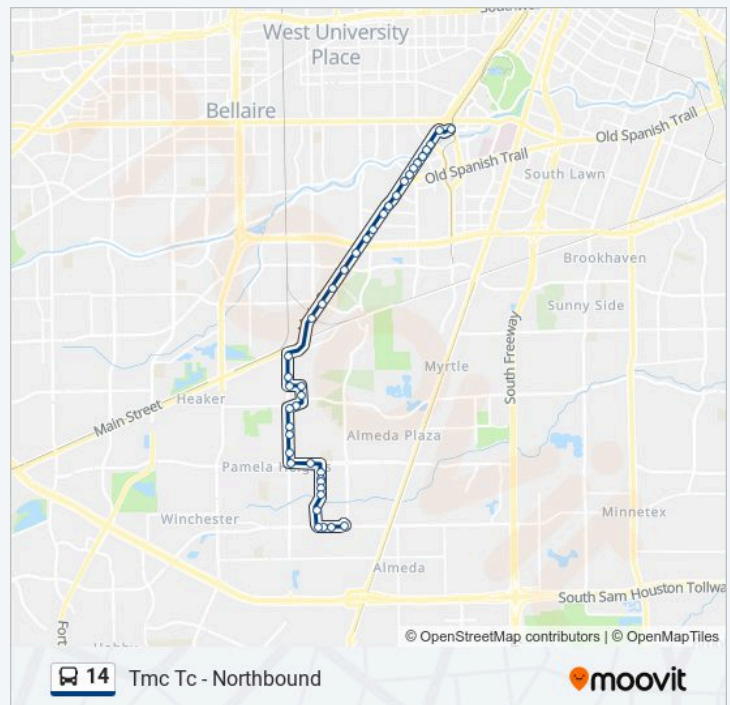

S Main St @ S Loop W

S Main St @ W Belfort Ave

S Main St @ Omeara Dr

S Main St @ Charleston Park Dr

S Main St @ Charleston Park Dr MB

S Main St @ Willowbend Blvd

S Main St @ Stella Link Rd

Hiram Clarke Rd @ S Main St

S Main St @ Stella Link Rd

S Main St @ Willowbend Blvd

S Main St @ Charleston Park Dr

S Main St @ W Belfort Ave

S Main St @ S Loop W

S Main St @ Buffalo Speedway

S Main St @ Westridge St

S Main St @ Murworth Dr

S Main St @ Broadmead Dr

S Main St @ MC Nee Rd

S Main St @ Old Spanish Trail

S Main St @ Kirby Dr

S Main St @ Braeswood Park Dr

S Main St @ Braeswood Blvd

Main St @ Morningside Dr

14 bus Info

Direction: Tmc Tc - Northbound

Stops: 41

Trip Duration: 31 min

Line Summary:

Main St @ Underwood Rd

Main St @ Greenbriar Dr

Main St @ Pressler St

Texas Medical Center Transit Center