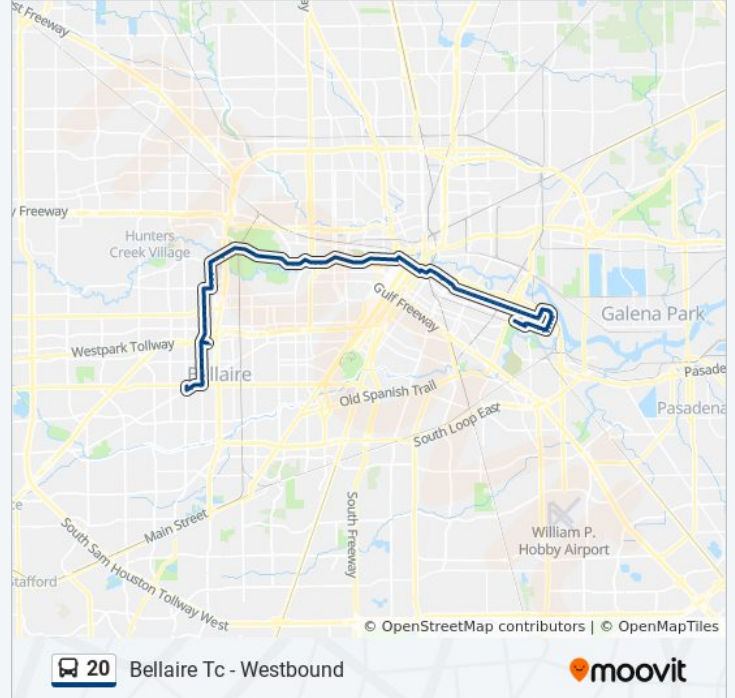

**20 bus Info**

**Direction:** Bellaire Tc - Westbound

**Stops:** 92

**Trip Duration:** 78 min

**Line Summary:**

Canal St @ Cesar Chavez Blvd

Canal St @ 66th St

Canal St @ 65th St

Canal St @ N Palmer St

Canal St @ N Paige St

Canal St @ N Delano St

Canal St @ N St Charles St

Navigation Blvd @ Canal St

Franklin St @ Chartres St

Congress St @ Chenevert St

Congress St @ Crawford St

Congress St @ Austin St

Congress St @ San Jacinto St

Congress St @ Main St

Congress St @ Milam St

Smith St @ Prairie St

Memorial Dr @ Bayou Park Village

Memorial Dr @ Shepherd Dr  
Memorial Dr @ Asbury St  
Memorial Dr @ Birdsall St  
Memorial Dr @ Terrace Dr  
Memorial Dr @ Cowan Dr  
Memorial Dr @ Crestwood Dr  
Memorial Dr @ Crestwood Dr  
Memorial Dr @ Picnic Ln  
Woodway Dr @ Memorial Dr  
Woodway Dr @ N Post Oak Ln  
Woodway Dr @ Post Oak Ln  
S Post Oak Ln @ Riverway Dr  
S Post Oak Ln @ West Oak Dr  
S Post Oak Ln @ Tangle Ln  
S Post Oak Ln @ Doliver Dr  
S Post Oak Ln @ Westbriar Ln  
Sage Rd @ San Felipe Rd  
Sage Rd @ Chevy Chase Dr  
Sage Rd @ Meadow Lake Ln  
Sage Rd @ Westheimer Rd  
Sage Rd @ Alabama St  
Sage Rd @ Hidalgo St  
Sage Rd @ Richmond Ave  
Sage Rd @ S Rice Ave  
Westpark / Lower Uptown Transit Center  
S Rice Ave @ Westpark Dr  
S Rice Ave @ Westpark Dr MB  
S Rice Ave @ Glenmont Dr  
S Rice Ave @ Mayfair St  
S Rice Ave @ Fournace Pl  
S Rice Ave @ Elm  
S Rice Ave @ Beech St  
S Rice Ave @ Bissonnet St

Bellaire Transit Center

Bissonnet St @ Mapleridge St

Chimney Rock Rd @ Bissonnet St

Chimney Rock Rd @ Bellaire Blvd

**Direction: Magnolia Park Tc - Eastbound**

90 stops

[VIEW LINE SCHEDULE](#)

Chimney Rock Rd @ Bellaire Blvd