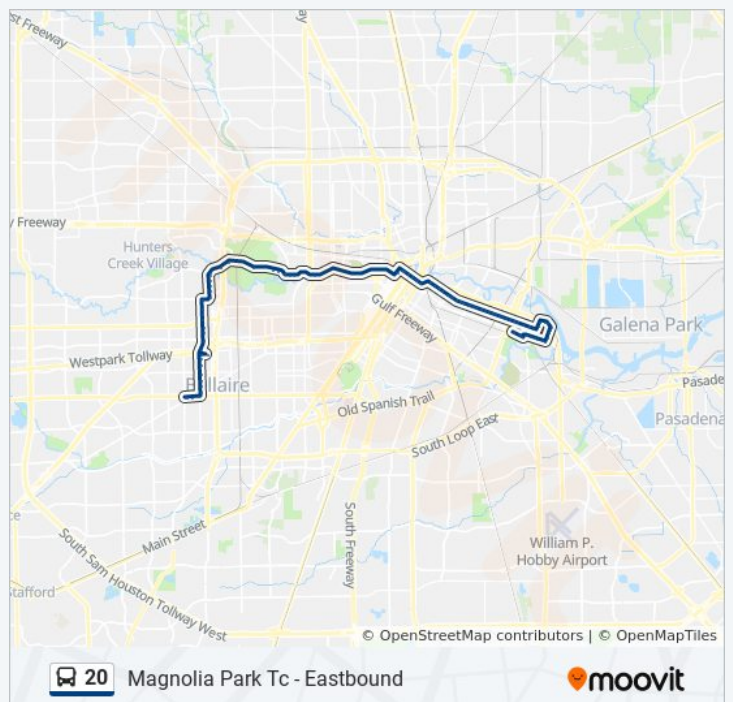

Sage Rd @ Meadow Lake Ln

Sage Rd @ Chevy Chase Dr

Sage Rd @ San Felipe Rd

S Post Oak Ln @ Westbriar Ln

S Post Oak Ln @ Doliver Dr

S Post Oak Ln @ N Wynden Dr

Post Oak Ln @ Post Oak Timber

S Post Oak Ln @ Riverway Dr

**Direction:** Magnolia Park Tc - Eastbound

**Stops:** 90

**Trip Duration:** 88 min

**Line Summary:**

Woodway Dr @ Post Oak Ln

Woodway Dr @ N Post Oak Ln

Woodway Dr @ W Loop N

Memorial Dr @ Picnic Ln