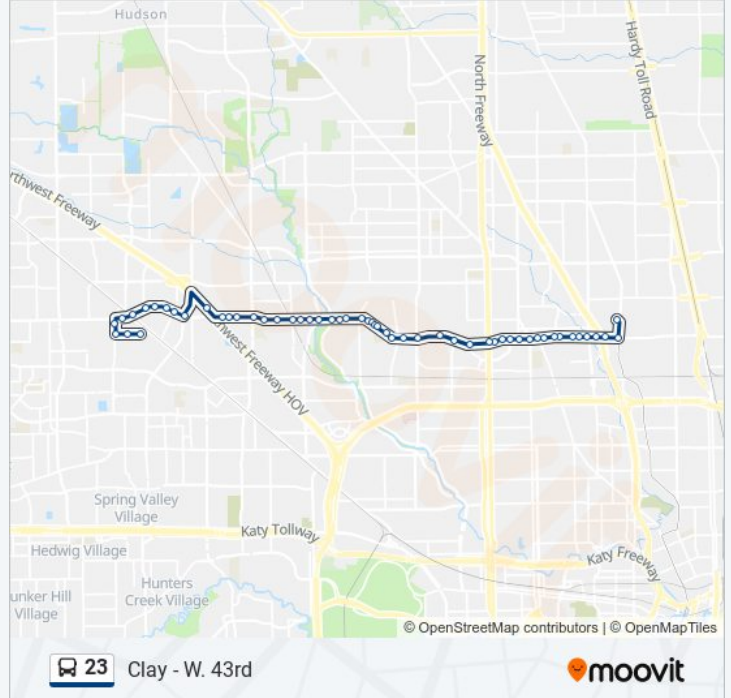

23 bus Time Schedule

Hempstead Hwy - Westbound Route Timetable:

Sunday	5:55 AM - 8:55 PM
Monday	4:55 AM - 9:55 PM
Tuesday	4:55 AM - 9:55 PM
Wednesday	4:55 AM - 9:55 PM
Thursday	4:55 AM - 9:55 PM
Friday	4:55 AM - 9:55 PM
Saturday	5:55 AM - 8:55 PM

23 bus Info

Direction: Hempstead Hwy - Westbound

Stops: 54

Trip Duration: 37 min

Line Summary:

W 43rd St @ Overhill St
W 43rd St @ Curtin St
W 43rd St @ Cheshire Ln
W 43rd St @ Hewitt Dr
W 43rd St @ Viking Dr
W 43rd St @ De Milo Dr
W 43rd St @ Rosslyn Rd
W 43rd St @ Donna Bell Ln
W 43rd St @ Glebe Rd
W 43rd St @ Tc Jester Blvd
W 43rd St @ Watonga Blvd
W 43rd St @ Mall Dr
W 43rd St @ Sanborn Dr
W 43rd St @ Mangum Rd
W 43rd St @ Bolivia Blvd
W 43rd St @ Costa Rica Rd
W 43rd St @ Antoine Dr
W 43rd St @ Hill Oak Dr
W 43rd St @ Berendo St
W 43rd St @ Bethel Blvd
Northwest Freeway @ Retton Dr
Bingle Rd @ W 43 Rd St
W 43rd St @ Southerland Rd
W 43rd St @ Dayco St
W 43rd St @ Northfield Ln
W 43rd St @ Langfield Rd
W 43rd St @ Hempstead Rd
Clay Rd @ Sowden Rd
Hollister Rd @ Clay Rd
Pitner Rd @ Hollister Rd
Pitner Rd @ Hollister Rd
Pitner Rd @ Roma St

Direction: Northline Tc - Eastbound

50 stops

[VIEW LINE SCHEDULE](#)

Pitner Rd @ Roma St

Bingle Rd @ Limestone St

Bingle Rd @ Underhill St

Bingle Rd @ Feldspar

Bingle Rd @ Lodge St

Bingle Rd @ 43rd St

W 43rd St @ Lang Rd

W 43rd St @ Lockfield St

W 43rd St @ Northwest Freeway

Northwest Freeway @ Retton Dr

W 43rd St @ Bethel Blvd

W 43rd St @ Berendo St

W 43rd St @ Hill Oak Dr