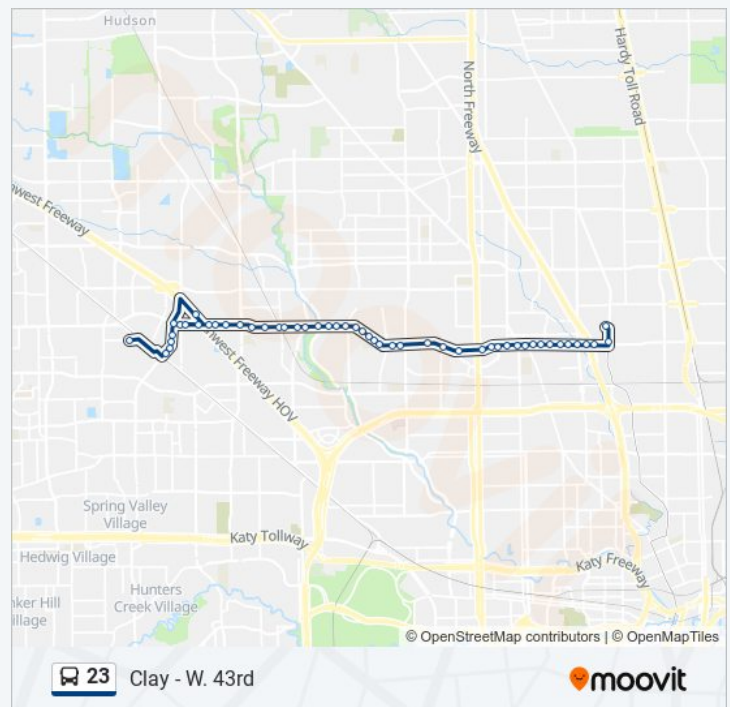

W 43rd St @ Oak Forest Dr

23 bus Time Schedule

Northline Tc - Eastbound Route Timetable:

Sunday	5:00 AM - 9:00 PM
Monday	5:00 AM - 10:00 PM
Tuesday	5:00 AM - 10:00 PM
Wednesday	5:00 AM - 10:00 PM
Thursday	5:00 AM - 10:00 PM
Friday	5:00 AM - 10:00 PM
Saturday	5:00 AM - 9:00 PM

23 bus Info

Direction: Northline Tc - Eastbound

Stops: 50

Trip Duration: 39 min

Line Summary:

W 43rd St @ Oak Forest Dr

W 43rd St @ Golf Dr

W 43rd St @ Alba Rd