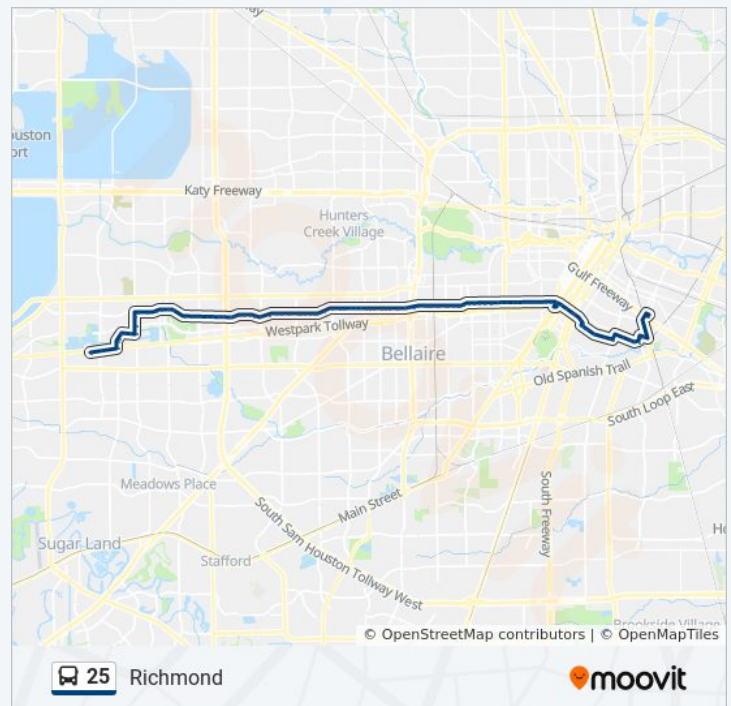

University Dr @ M L King Blvd
 M L King Blvd @ Uh University Dr
 M L King Blvd @ Wheeler St
 Wheeler St @ University Oaks Blvd
 Wheeler St @ Rockwood Dr
 Wheeler St @ Cullen Blvd
 Scott St @ Blodgett St
 Blodgett St @ Canfield St
 Blodgett St @ Tierwester St
 Blodgett St @ Sauer St
 Blodgett St @ Ennis St
 Blodgett St @ Delano
 Blodgett St @ Live Oak St
 Live Oak St @ Rosewood St
 Wheeler Ave @ Emancipation Ave
 Wheeler Ave @ Chartres St
 Wheeler Ave @ Almeda Rd
 Wheeler Ave @ Labranch St
 Wheeler Ave @ San Jacinto St
 Wheeler Station (Bus)
 Richmond Ave @ Bute
 Richmond Ave @ Jack St
 Richmond Ave @ Stanford St
 Richmond Ave @ Montrose Blvd
 Richmond Ave @ Graustark St
 Richmond Ave @ Yupon St
 Richmond Ave @ Loretto Dr
 Richmond Ave @ Mandell St
 Richmond Ave @ Dunlavy St
 Richmond Ave @ Woodhead St
 Richmond Ave @ Hazard St
 Richmond Ave @ S Shepherd Dr
 Richmond Ave @ Greenbriar Dr

Tuesday	4:05 AM - 11:05 PM
Wednesday	4:05 AM - 11:05 PM
Thursday	4:05 AM - 11:05 PM
Friday	4:05 AM - 11:05 PM
Saturday	4:45 AM - 10:15 PM

25 bus Info

Direction: Mission Bend Tc - Westbound

Stops: 113

Trip Duration: 90 min

Line Summary:

Richmond Ave @ Morningside Dr

Richmond Ave @ Kirby Dr

Richmond Ave @ Wakeforest St

Richmond Ave @ Eastside St

Richmond Ave @ Eastside St

Richmond Ave @ Buffalo Speedway

Richmond Ave @ Edloe St

Richmond Ave @ Edloe St

Richmond Ave @ Timmons Ln

Richmond Ave @ Cummins

Richmond Ave @ Wesleyan St

Richmond Ave @ Wesleyan St

Richmond Ave @ Drexel Dr

Richmond Ave @ Drexel Dr

Richmond Ave @ Drexel Dr