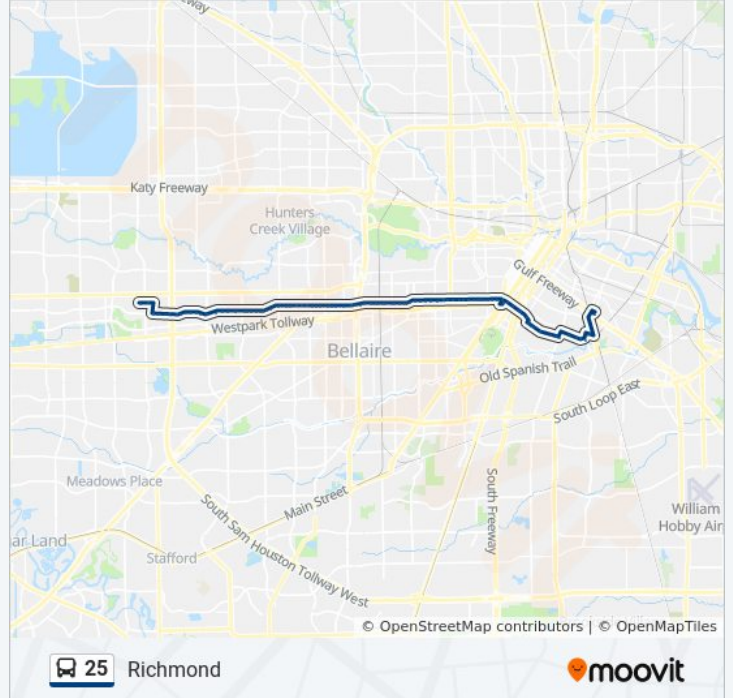

Direction: Westchase - Westbound

95 stops

[VIEW LINE SCHEDULE](#)

Eastwood Transit Center
University Dr @ M L King Blvd
M L King Blvd @ Uh University Dr
M L King Blvd @ Wheeler St
Wheeler St @ University Oaks Blvd
Wheeler St @ Rockwood Dr
Wheeler St @ Cullen Blvd
Scott St @ Blodgett St
Blodgett St @ Canfield St
Blodgett St @ Tierwester St
Blodgett St @ Sauer St
Blodgett St @ Ennis St
Blodgett St @ Delano
Blodgett St @ Live Oak St
Live Oak St @ Rosewood St
Wheeler Ave @ Emancipation Ave

25 bus Info

Direction: Westchase - Westbound

Stops: 95

Trip Duration: 74 min

Line Summary:

Wheeler Ave @ Chartres St
Wheeler Ave @ Almeda Rd
Wheeler Ave @ Labranch St
Wheeler Ave @ San Jacinto St
Wheeler Station (Bus)
Richmond Ave @ Bute
Richmond Ave @ Jack St
Richmond Ave @ Stanford St
Richmond Ave @ Montrose Blvd
Richmond Ave @ Graustark St
Richmond Ave @ Yupon St
Richmond Ave @ Loretto Dr
Richmond Ave @ Mandell St
Richmond Ave @ Dunlavy St
Richmond Ave @ Woodhead St
Richmond Ave @ Hazard St
Richmond Ave @ S Shepherd Dr
Richmond Ave @ Greenbriar Dr
Richmond Ave @ Morningside Dr
Richmond Ave @ Kirby Dr
Richmond Ave @ Wakeforest St
Richmond Ave @ Eastside St
Richmond Ave @ Eastside St
Richmond Ave @ Buffalo Speedway
Richmond Ave @ Edloe St
Richmond Ave @ Edloe St
Richmond Ave @ Timmons Ln
Richmond Ave @ Cummins
Richmond Ave @ Wesleyan St
Richmond Ave @ Wesleyan St
Richmond Ave @ Drexel Dr
Richmond Ave @ Drexel Dr
Richmond Ave @ Drexel Dr

Richmond Ave @ Mid Ln

Richmond Ave @ Newcastle Dr

Richmond Ave @ Staunton St

Richmond Ave @ Lancashire St

Richmond Ave @ Guiton St

Richmond Ave @ Post Oak Blvd

Richmond Ave @ MC Cue Rd

Richmond Ave @ S Rice Ave

Richmond Ave @ Yorktown St

Richmond Ave @ Berrington Dr

Richmond Ave @ Chimney Rock Rd

Richmond Ave @ Bering Dr

Richmond Ave @ Bering Dr

Richmond Ave @ Fountain View Dr

Richmond Ave @ Fountain View Dr

Richmond Ave @ Greenridge Dr