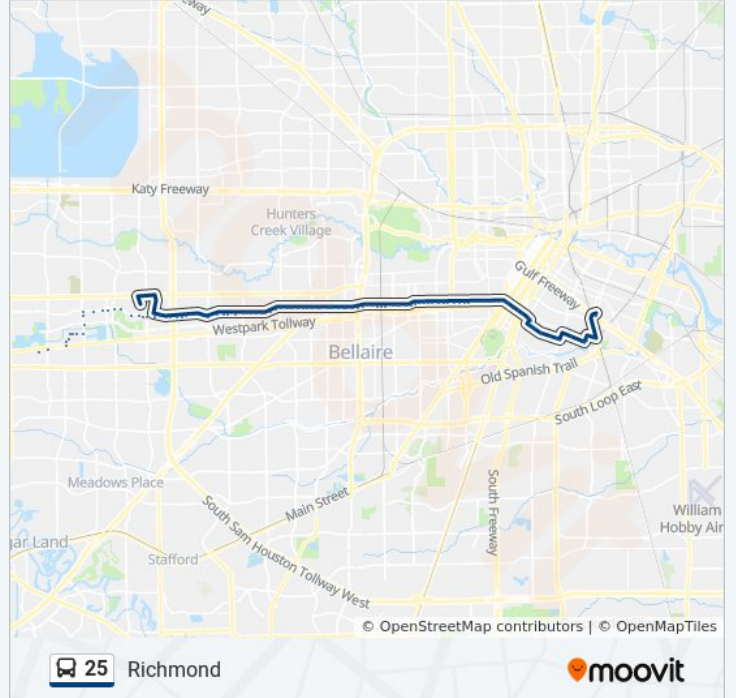

25 bus Info

Direction: Eastwood Tc - Eastbound

Stops: 115

Trip Duration: 79 min

Line Summary:

Richmond Ave @ Walnut Bend Ln
Richmond Ave @ Walnut Bend Ln Mb1
Richmond Ave @ Walnut Bend Ln
Richmond Ave @ Rogerdale Rd
Richmond Ave @ W Sam Houston Pkwy S
Richmond Ave @ Westcenter Dr
Richmond Ave @ Westchase Dr
Richmond Ave @ Briarpark Dr
Richmond Ave @ Woodchase Dr
Richmond Ave @ Elmside Dr
Richmond Ave @ S Gessner Rd
Richmond Ave @ Tanglewilde Ave
Richmond Ave @ Westerland Dr
Richmond Ave @ Ocee Rd
Richmond Ave @ Jeanetta Ln
Richmond Ave @ Fondren Rd
Richmond Ave @ Crossview Dr
Richmond Ave @ Buttercup St
Richmond Ave @ Dunvale Rd
Richmond Ave @ Dunvale Rd MB
Richmond Ave @ Ann Arbor Dr
Richmond Ave @ Stoney Brook Dr
Richmond Ave @ Chris Dr
Richmond Ave @ Hillcroft Ave
Richmond Ave @ Unity Dr
Richmond Ave @ Unity Dr
Richmond Ave @ Unity Dr Mb2
Richmond Ave @ Greenridge Dr
Richmond Ave @ Greenridge Dr
Richmond Ave @ Fountain View Dr
Richmond Ave @ Fountain View Dr
Richmond Ave @ Bering Dr
Richmond Ave @ Chimney Rock Rd

Richmond Ave @ Berrington Dr

Richmond Ave @ Yorktown St

Richmond Ave @ S Rice Ave

Richmond Ave @ Sage Rd

Richmond Ave @ MC Cue Rd

Richmond Ave @ Post Oak Blvd

Richmond Ave @ Merwin St

Richmond Ave @ Lancashire St

Richmond Ave @ Timmons Ln

Richmond Ave @ Edloe St

Richmond Ave @ Buffalo Speedway

Richmond Ave @ Buffalo Speedway

Richmond Ave @ Audley St

Richmond Ave @ Eastside St

Richmond Ave @ Wakeforest St

Richmond Ave @ Kirby Dr