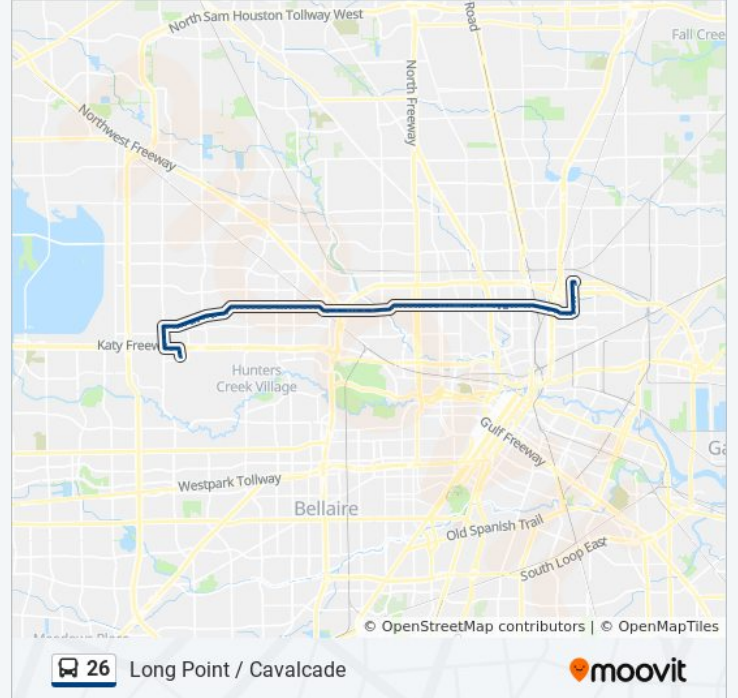

Hirsch Rd @ N Loop E

Hirsch Rd @ Fairbanks St

Hirsch Rd @ Kelley St

Kashmere Transit Center

Direction: Memorial City - Westbound

100 stops

[VIEW LINE SCHEDULE](#)

Kashmere Transit Center

E 20th St @ Oxford St

E 20th St @ Arlington St

E 20th St @ Heights Blvd

W 20th St @ Yale St

W 20th St @ Rutland St

W 20th St @ Ashland St

W 20th St @ Lawrence St

W 20th St @ N Shepherd Dr

W 20th St @ N Durham Dr

20th St @ Durham Dr

W 20th St @ Beall St

20th St @ Beall St

W 20th St @ Bevis St

W 20th St @ W 19th St

W 18th St @ W Tc Jester Blvd

W 18th St @ Ella Blvd

18th St @ Seaspray Ct

W 18th St @ Millwood Dr

W 18th St @ Mill Creek Dr

W 18th St @ Locksford St

W 18th St @ N Loop W

W 18th St @ Northwest Fwy

W 18th St @ Mangum Rd

Long Point Rd @ Hafner Dr