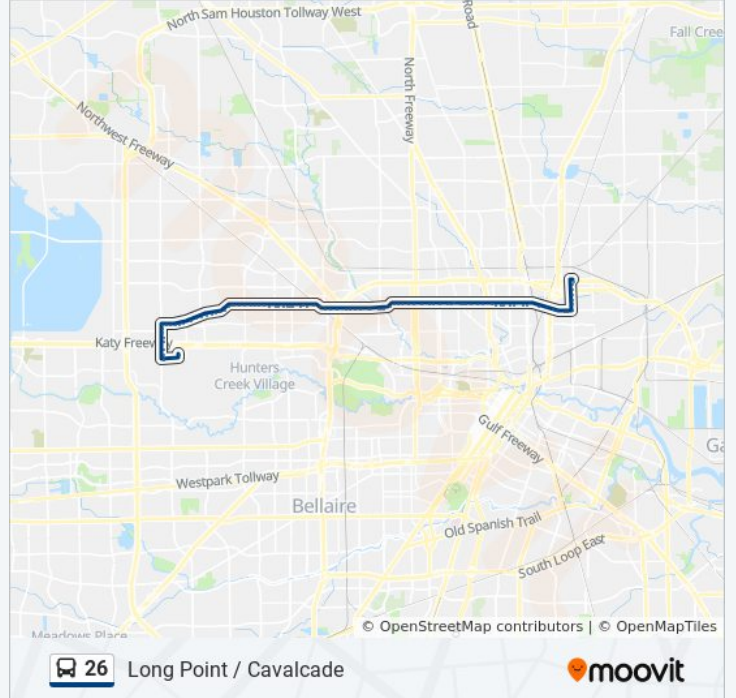

26 bus Info

Direction: Kashmere Tc - Eastbound

Stops: 100

Trip Duration: 66 min

Line Summary:

Long Point Rd @ Campbell Rd
Long Point Rd @ Blalock Rd
Long Point Rd @ Spring Branch Rd
Long Point Rd @ Springwood Dr
Long Point Rd @ Hollister Rd
Long Point Rd @ Creek Dr
Long Point Rd @ Bingle Rd
Long Point Rd @ Bayram Dr
Long Point Rd @ Pech Rd
Long Point Rd @ Ridgecrest Dr
Long Point Rd @ Huge Oaks St
Long Point Rd @ Pine Chase Dr
Long Point Rd @ Wirt Rd
Long Point Rd @ Johanna Dr
Long Point Rd @ Jacquelyn Dr
Long Point Rd @ Woodvine Dr
Long Point Rd @ Thonig Rd
Long Point Rd @ Antoine Dr
Long Point Rd @ Afton St
Long Point Rd @ Afton St
Long Point Rd @ Silber Rd
Long Point Rd @ Hafner Dr
Hempstead Rd @ Long Point Rd
W 18th St @ Mangum Rd
W 18th St @ Mangum Rd
W 18th St @ Northwest Freeway
W 18th St @ N Loop W
W 18th St @ Salford Dr
W 18th St @ Mill Creek Dr
W 18th St @ Millwood Dr
18th St @ Seaspray Ct
W 18th St @ Ella Blvd
W 18th St @ W Tc Jester Blvd

W 18th St @ W Tc Jester Blvd
W 20th St @ W 19th St
W 20th St @ Bevis St
20th St @ Bevis St
W 20th St @ Beall St
20th St @ Beall St
W 20th St @ N Durham Dr
W 20th St @ Lawrence St
W 20th St @ Ashland St
W 20th St @ Rutland St
20th St @ Heights Blvd
E 20th St @ Arlington St
E 20th St @ Oxford St
E 20th St @ Bradshaw St
W Cavalcade St @ N Main St
Cavalcade St @ Norhill St
Cavalcade St @ Michaux St
W Cavalcade St @ Airline Dr
W Cavalcade St @ Northwood St
W Cavalcade St @ Enid St
Cavalcade St @ Bristol St
Cavalcade St @ Fulton St
Cavacade St @ Hain St
Cavalcade St @ Irvington Blvd
Cavalcade St @ Cetti St
Cavalcade St @ Gano St
Hardy St @ Frawley
Hardy St @ Weiss St
Hardy St @ Egypt
Hardy St @ Erin
Hardy St @ Alber St
Jensen Dr @ Crane St
Jensen Dr @ Bay St

Hirsch Rd @ N Loop E

Hirsch Rd @ Fairbanks St

Hirsch Rd @ Kelley St

Kashmere Transit Center

Direction: Memorial City - Westbound

100 stops

[VIEW LINE SCHEDULE](#)

Kashmere Transit Center