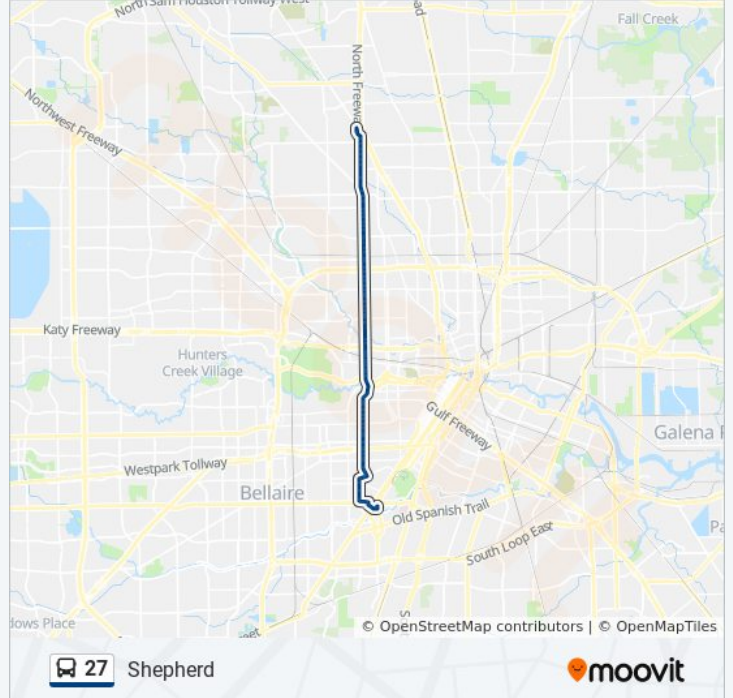

**Direction: N Shepherd P&R - Northbound**

83 stops

[VIEW LINE SCHEDULE](#)

- Texas Medical Center Transit Center
- Pressler St @ Main St
- Pressler St @ Holcombe Blvd
- Holcombe Blvd @ Montclair Dr
- Holcombe Blvd @ Bellgreen St
- Holcombe Blvd @ Greenbriar Dr
- Greenbriar Dr @ MC Clendon St
- Greenbriar Dr @ Addison Rd
- Greenbriar Dr @ University Blvd
- Rice Blvd @ Greenbriar Dr
- Rice Blvd @ Whitley St
- S Shepherd Dr @ Rice Blvd
- S Shepherd Dr @ Dunstan Rd
- S Shepherd Dr @ Robinhood St
- S Shepherd Dr @ Sunset Blvd
- S Shepherd Dr @ Bissonnet St
- S Shepherd Dr @ Bartlett St
- S Shepherd Dr @ Milford St
- S Shepherd Dr @ Southwest Freeway
- S Shepherd Dr @ Lexington St
- S Shepherd Dr @ Richmond Ave
- S Shepherd Dr @ Branard St

**27 bus Info**

**Direction:** N Shepherd P&R - Northbound

**Stops:** 83

**Trip Duration:** 53 min

**Line Summary:**

S Shepherd Dr @ W Alabama St  
S Shepherd Dr @ Harold St  
S Shepherd Dr @ Westheimer Rd  
S Shepherd Dr @ Fairview St  
S Shepherd Dr @ Indiana St  
S Shepherd Dr @ Vermont St  
S Shepherd Dr @ Pelham Dr  
S Shepherd Dr @ W Gray St  
S Shepherd Dr @ Brentwood Dr  
S Shepherd Dr @ MC Duffie St  
S Shepherd Dr @ W Dallas St  
Shepherd Dr @ Memorial Dr  
Shepherd Dr @ Dickson  
Shepherd Dr @ Feagan St  
Shepherd Dr @ Blossom St  
Shepherd Dr @ Rose St  
Shepherd Dr @ Washington Ave  
Shepherd Dr @ Center St  
Shepherd Dr @ Eli  
Shepherd Dr @ Eigel St  
Shepherd Dr @ Nolda St  
N Shepherd Dr @ Larkin St  
N Shepherd Dr @ W 6th St  
N Shepherd Dr @ W 10th St  
N Shepherd Dr @ W 11th St  
N Shepherd Dr @ W 12th St  
N Shepherd Dr @ W 13th St  
N Shepherd Dr @ W 14th St  
N Shepherd Dr @ W 15th St  
N Shepherd Dr @ W 17th St  
N Shepherd Dr @ W 18th St  
N Shepherd Dr @ W 20th St  
N Shepherd Dr @ W 22nd St