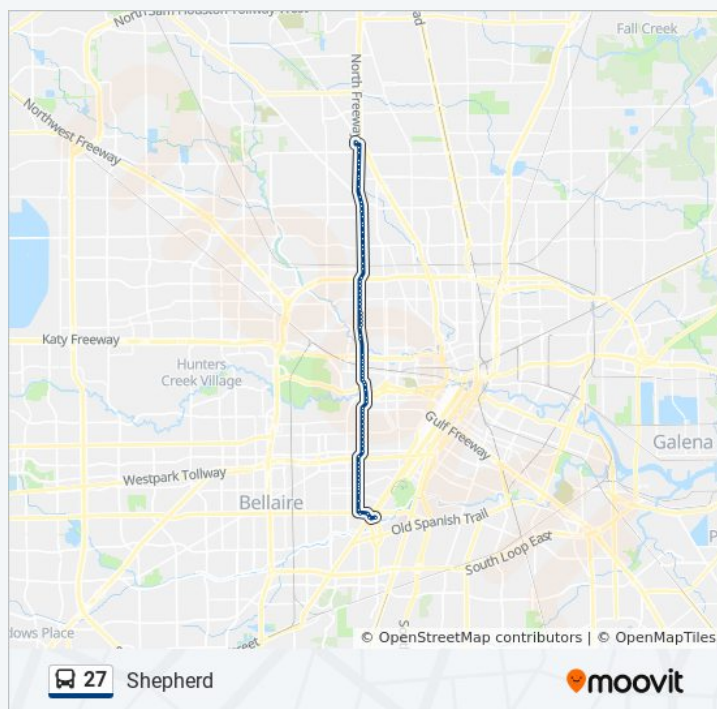

N Durham Dr @ W 24th St

N Durham Dr @ W 22nd St

N Durham Dr @ W 20th St

N Durham Dr @ W 18th St

N Durham Dr @ W 16th St

N Durham Dr @ W 15th St

N Durham Dr @ W 14th St

N Durham Dr @ W 13th St

Tuesday	5:00 AM - 11:00 PM
Wednesday	5:00 AM - 11:00 PM
Thursday	5:00 AM - 11:00 PM
Friday	5:00 AM - 11:00 PM
Saturday	5:00 AM - 11:00 PM

**27 bus Info**

**Direction:** Tmc Tc - Southbound

**Stops:** 79

**Trip Duration:** 55 min

**Line Summary:**

N Durham Dr @ W 12th St

N Durham Dr @ W 11th St

N Durham Dr @ W 11th St MB

N Durham Dr @ Glen Oaks Rd

N Durham Dr @ Cornish St

Durham Dr @ Nolda St

Durham Dr @ Eigel St

Durham Dr @ Allen St

Durham Dr @ Schuler St

Durham Dr @ Washington Ave

Durham Dr @ Rose St

Durham Dr @ Blossom St

Durham Dr @ Feagan St

Shepherd Dr @ Dickson

Shepherd Dr @ Memorial Dr