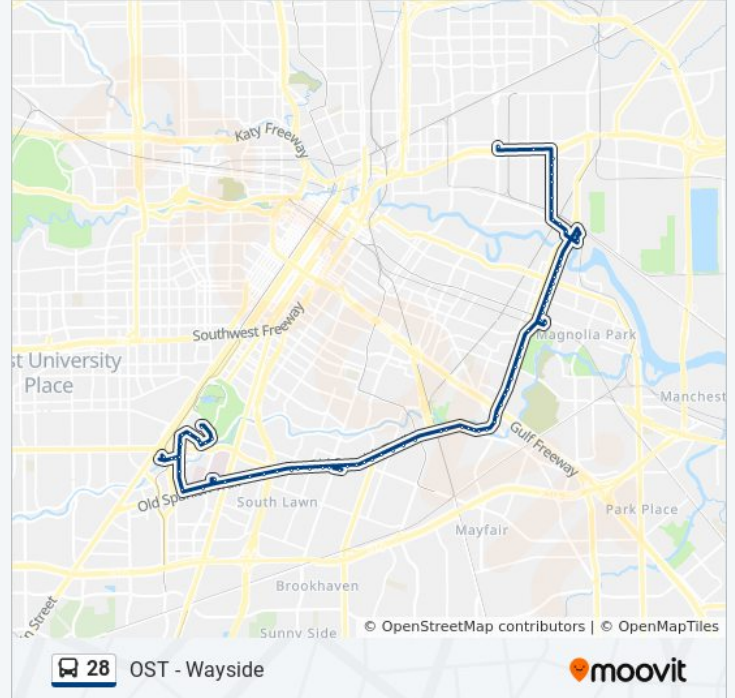

Pressler St @ Richard Jv Johnson Ave

Bertner Ave @ Braeswood Blvd

Bertner Ave @ Old Spanish Trail

Old Spanish Trail @ Cambridge St

Mixon Ave @ Old Spanish Trail

Va Hospital

Old Spanish Trail @ Alameda Rd

Old Spanish Trail @ Yellowstone Blv

Old Spanish Trail @ Ardmore St

Old Spanish Trail @ South Freeway

Old Spanish Trail @ Del Rio St

Old Spanish Trail @ Zephyr St

Old Spanish Trail @ Tierwester St

Old Spanish Trail @ La Salette St

Old Spanish Trail @ Scott St

Southeast Transit Center

Old Spanish Trail @ Dupont

Old Spanish Trail @ England

Old Spanish Trail @ Griggs Rd

Old Spanish Trail @ Cullen Blvd

Old Spanish Trail @ Blythewood St

Old Spanish Trail @ Calhoun Rd

Old Spanish Trail @ Belvedere Dr

Old Spanish Trail @ M L King Blvd

Old Spanish Trail @ Produce Row

Old Spanish Trail @ Produce Row

Old Spanish Trail @ Delafield

Old Spanish Trail @ Lidstone St

Old Spanish Trail @ Renshaw St

Old Spanish Trail @ Wheeler St

Old Spanish Trail @ Sutherland St

S Wayside Dr @ Telephone Rd

S Wayside Dr @ Telephone Rd MB