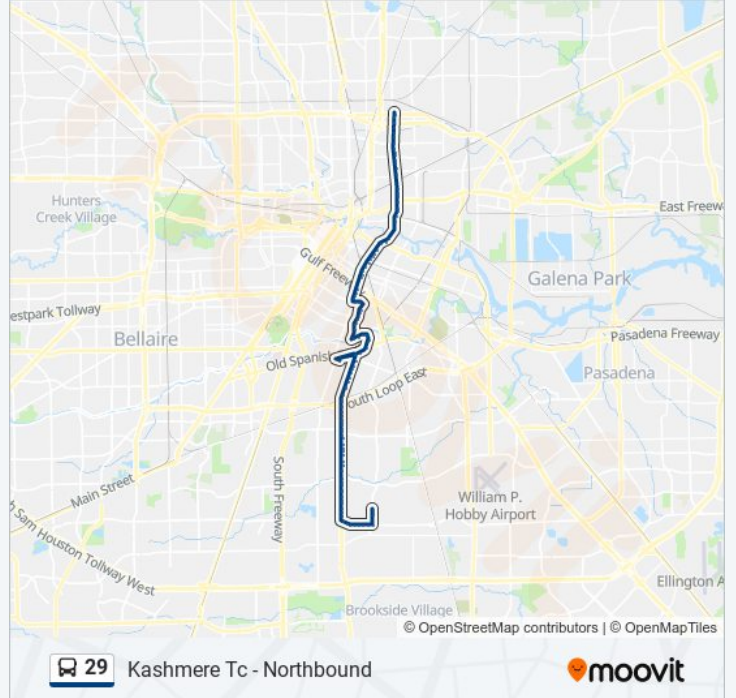

29 bus Info

Direction: Kashmere Tc - Northbound

Stops: 108

Trip Duration: 69 min

Line Summary:

Cullen Blvd @ Sunbeam St
Cullen Blvd @ Pederson St
Cullen Blvd @ Wilmington St
Cullen Blvd @ Reed Rd
Cullen Blvd @ Mallow St
Cullen Blvd @ Larkspur St
Cullen Blvd @ Brinkley St
Cullen Blvd @ Galesburg
Cullen Blvd @ Aledo St
Cullen Blvd @ Belfort Ave
Cullen Blvd @ Sunflower St
Cullen Blvd @ Briscoe St
Cullen Blvd @ Redbud St
Cullen Blvd @ Teton St
Cullen Blvd @ Mayflower St
Cullen Blvd @ Mayflower St
Cullen Blvd @ S Loop E
Cullen Blvd @ Holmes Rd
Cullen Blvd @ Dreyfus
Cullen Blvd @ Faulkner
Cullen Blvd @ Idaho St
Cullen Blvd @ Ward St
Cullen Blvd @ Yellowstone Blvd
Cullen Blvd @ Balkin St
Cullen Blvd @ Perry St
Cullen Blvd @ Keystone St
Cullen Blvd @ Dixie Dr
Cullen Blvd @ Griggs Rd
Southeast Transit Center
Old Spanish Trail @ Cullen Blvd
Old Spanish Trail @ Blythewood St
Calhoun Rd @ Old Spanish Trail
Calhoun Rd @ N Roseneath Dr

Calhoun Rd @ S Mac Gregor Way

Mac Gregor Way @ Calhoun Rd

Mac Gregor Way @ University Oaks Bl

Mac Gregor Way @ Faculty Ln

Mac Gregor Way @ Rockwood Dr

Mac Gregor Way @ Cullen Blvd

Cullen Blvd @ Mac Gregor Way