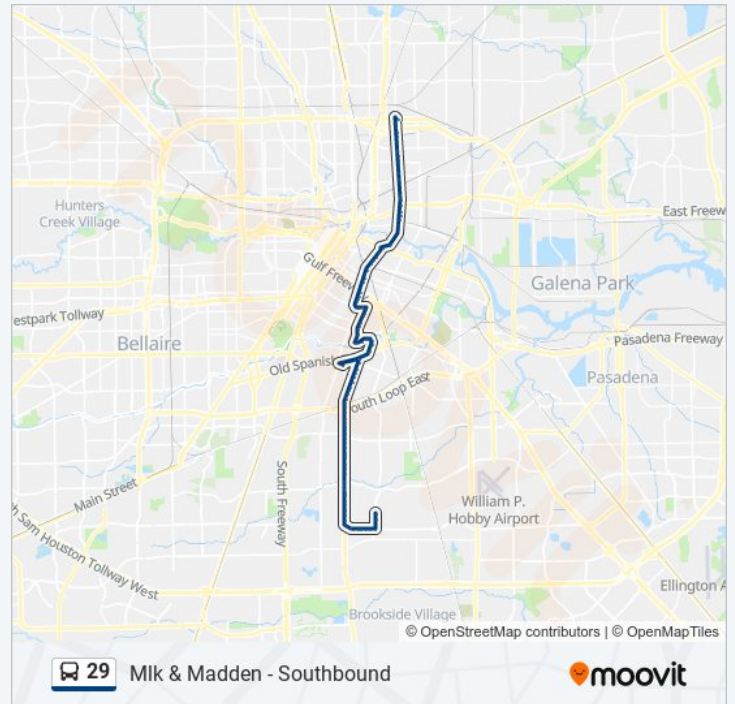

Trip Duration: 72 min
Line Summary:

Broyles St @ Bertha St

Broyles St @ Collingsworth St

Broyles St @ Tiffin St

Waco St @ Bond St

Waco St @ Liberty Rd

Waco St @ Sumpter

Waco St @ Oats St

Waco St @ New Orleans St

Waco St @ Orange

Waco St @ Sondick Ct

Waco St @ Buck St

Hirsch Rd @ Gillespie St

Hirsch Rd @ Clinton Dr

N York St @ Ball St

N York St @ Fox St

Sampson St @ Engelke

Sampson St @ Canal St

Sampson St @ Sherman St

Sampson St @ Preston St

Sampson St @ Harrisburg St

Sampson St @ Texas Ave

Sampson St @ MC Kinney St

Scott St @ Dallas St

Scott St @ Denver St

Scott St @ Leeland St

Scott St @ Hadley St

Scott St @ MC Gowen St

Scott St @ Drew

Scott St @ Anita St

Elgin St @ Scott St

Elgin St @ Callie St

Cullen Blvd @ Elgin St

Cullen Blvd @ Holman St