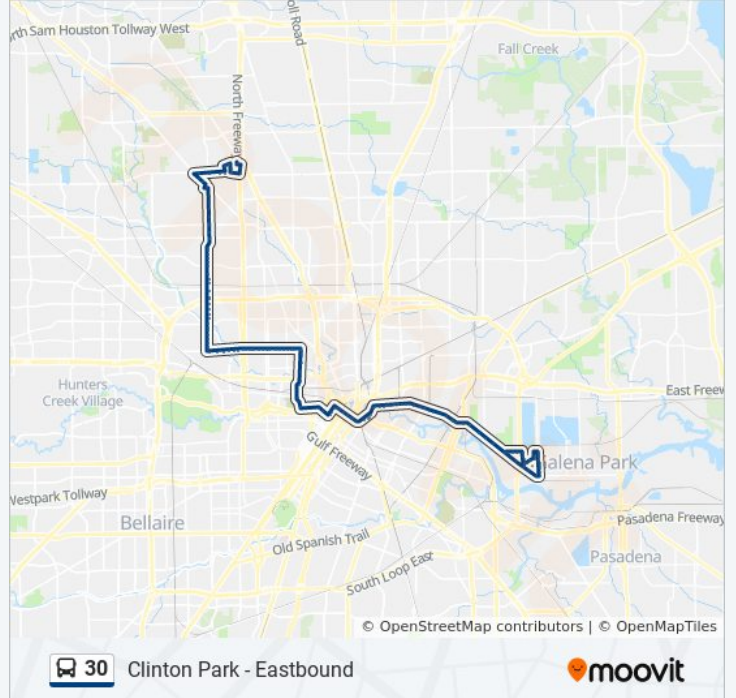

30 bus Time Schedule

Clinton Park - Eastbound Route Timetable:

Sunday	5:00 AM - 10:30 PM
Monday	5:00 AM - 10:30 PM
Tuesday	5:00 AM - 10:30 PM
Wednesday	5:00 AM - 10:30 PM
Thursday	5:00 AM - 10:30 PM
Friday	5:00 AM - 10:30 PM
Saturday	5:00 AM - 10:30 PM

30 bus Info

Direction: Clinton Park - Eastbound

Stops: 147

Trip Duration: 85 min

Line Summary:

Ella Blvd @ Bethlehem St
Ella Blvd @ Richelieu Ln
Ella Blvd @ Cheshire Ln
Ella Blvd @ Thornton Rd
Ella Blvd @ Chamboard Ln
Ella Blvd @ W 43rd St
Ella Blvd @ Althea Dr
Ella Blvd @ Wakefield Dr
Ella Blvd @ Judiway St
Ella Blvd @ W 34th St
Ella Blvd @ Wilde Rock Way
Ella Blvd @ Ansbury Dr
Ella Blvd @ N Loop W
Ella Blvd @ W 25th St
Ella Blvd @ W 23rd St
Ella Blvd @ W 21st St
Ella Blvd @ W Tc Jester Blvd
Ella Blvd @ W 18th St
Ella Blvd @ Tannehill Dr
Ella Blvd @ Kury Ln
Ella Blvd @ Cindy Ln
Ella Blvd @ Grovewood Ln
Ella Blvd @ W 12th St
Ella Blvd @ Pineshade Ln
W 11th St @ Ella Blvd
11th St @ Shirkmere Rd
11th St @ Shelterwood Dr
11th St @ Bryce St
11th St @ Tc Jester Blvd
W 11th St @ Bay Oaks Rd
W 11th St @ N Durham Dr
W 11th St @ N Shepherd Dr
W 11th St @ Alexander St

W 11th St @ Lawrence St

W 11th St @ Nicholson St

W 11th St @ Ashland St

W 11th St @ Rutland St

W 11th St @ Yale St

W 11th St @ Heights Blvd

E 11th St @ Arlington St

E 11th St @ Oxford St