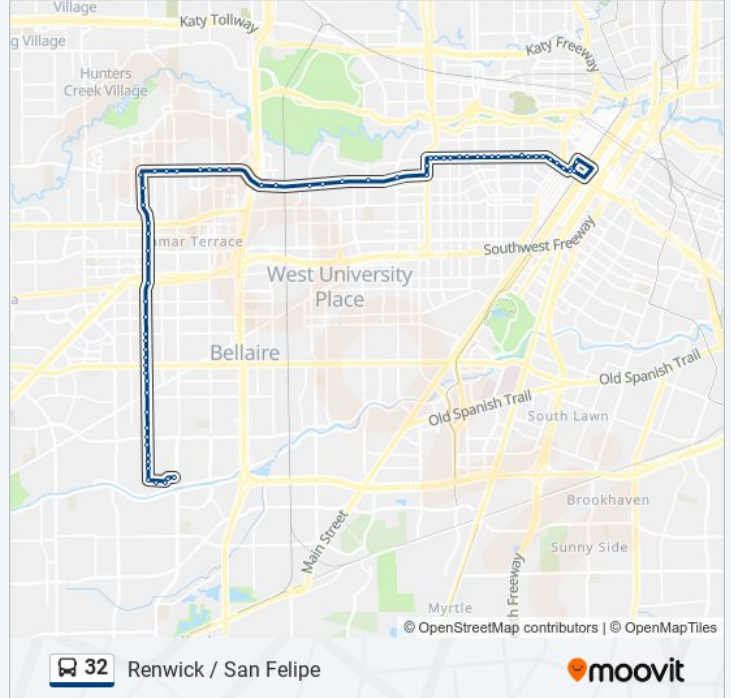

### Direction: Braeswood Blvd - Westbound

68 stops

[VIEW LINE SCHEDULE](#)

- Pierce St @ Travis St
- Milam St @ Jefferson St
- Milam St @ Pierce St
- Milam St @ Gray St
- Gray St @ Smith St
- Gray St @ Bagby St
- Gray St @ Helena St
- W Gray St @ Matthews St
- W Gray St @ Bailey St
- W Gray St @ Genesee St
- W Gray St @ Taft St
- W Gray St @ Stanford St
- W Gray St @ Montrose Blvd
- W Gray St @ Van Buren St
- W Gray St @ Hazel St
- W Gray St @ Waugh Dr
- W Gray St @ Metropolitan
- W Gray St @ Dunlavy St
- W Gray St @ Woodhead St
- W Gray St @ Driscoll St
- W Gray St @ MC Duffie St
- W Gray St @ S Shepherd Dr

### 32 bus Info

**Direction:** Braeswood Blvd - Westbound

**Stops:** 68

**Trip Duration:** 57 min

**Line Summary:**

S Shepherd Dr @ Pelham Dr  
S Shepherd Dr @ San Felipe Rd  
San Felipe Rd @ Kirby Dr  
San Felipe Rd @ River Oaks Blvd  
San Felipe Rd @ Larchmont Rd  
San Felipe Rd @ Maconda Ln  
San Felipe Rd @ Willowick Rd  
San Felipe Rd @ Briar Oaks Ln  
San Felipe Rd @ W Loop S  
San Felipe Rd @ Post Oak Ln  
San Felipe Rd @ S Post Oak Ln MB  
San Felipe Rd @ Tanglewood Rd  
San Felipe Rd @ Yorktown St  
San Felipe Rd @ Chimney Rock Rd  
San Felipe Rd @ Bering Dr  
San Felipe Rd @ Augusta Dr  
Fountain View Dr @ San Felipe Rd  
Fountain View Dr @ Inwood Dr  
Fountain View Dr @ Burgoyne Rd  
Fountain View Dr @ Westheimer Rd  
Fountain View Dr @ Winsome Ln  
Fountain View Dr @ Richmond Ave  
Fountain View Dr @ Schumacher Ln  
Fountain View Dr @ Westpark Dr  
Renwick Dr @ Glenmont Dr  
Renwick Dr @ Gulfton Dr  
Renwick Dr @ Elm St  
Renwick Dr @ Moonmist Dr  
Renwick Dr @ Clarewood Dr  
Renwick Dr @ Dashwood Dr  
Renwick Dr @ Bellaire Blvd  
Renwick Dr @ Edgemoor Dr  
Renwick Dr @ Jessamine St

Renwick Dr @ Bissonnet St

Renwick Dr @ Pine St

Renwick Dr @ Maple St

Renwick Dr @ Beechnut St

Renwick Dr @ Darnell St

Renwick Dr @ Jackwood St

Renwick Dr @ Imogene St

Renwick Dr @ Birdwood Rd