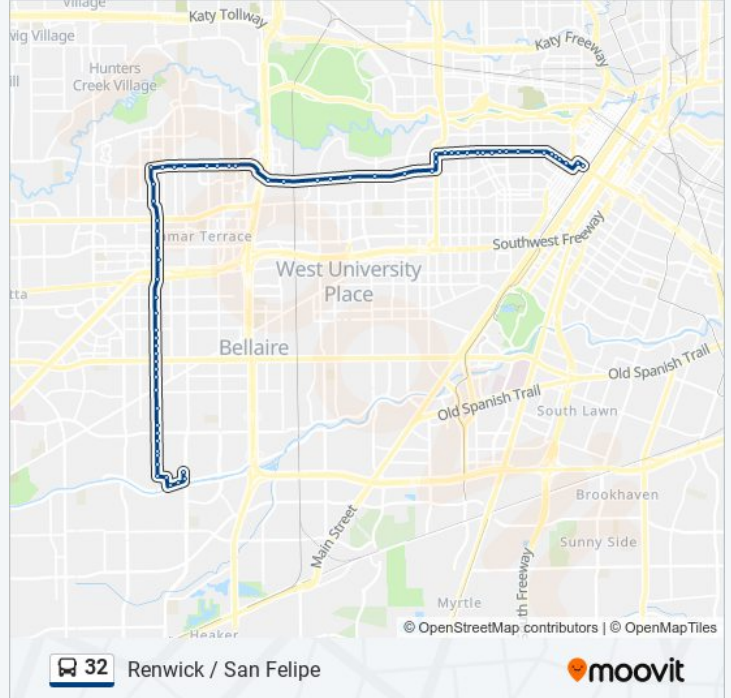

Renwick Dr @ Bissonnet St

Renwick Dr @ Jessamine St

Renwick Dr @ Edgemoor Dr

### 32 bus Info

**Direction:** Downtown - Eastbound

**Stops:** 66

**Trip Duration:** 56 min

**Line Summary:**

Renwick Dr @ Bellaire Blvd  
Renwick Dr @ Dashwood Dr  
Renwick Dr @ Clarewood Dr  
Renwick Dr @ Moonmist Dr  
Renwick Dr @ Elm St  
Renwick Dr @ Gulfton Dr  
Renwick Dr @ Glenmont Dr  
Renwick Dr @ Westpark Dr  
Fountain View Dr @ Schumacher Ln  
Fountain View Dr @ Richmond Ave  
Fountain View Dr @ Winsome Ln  
Fountain View Dr @ Westheimer Rd  
Fountain View Dr @ Burgoyne Rd  
Fountain View Dr @ Inwood Dr  
Fountain View Dr @ San Felipe Rd  
San Felipe Rd @ Augusta Dr  
San Felipe Rd @ Bering Dr  
San Felipe Rd @ Chimney Rock Rd  
San Felipe Rd @ Yorktown St  
San Felipe Rd @ Tanglewood Rd  
San Felipe Rd @ Skylark Dr  
San Felipe Rd @ Post Oak Ln  
San Felipe Rd @ Westcreek Ln  
San Felipe Rd @ Briarglen Dr  
San Felipe Rd @ Willowick Rd  
San Felipe Rd @ Maconda Ln  
San Felipe Rd @ Larchmont Rd  
San Felipe Rd @ River Oaks Blvd  
San Felipe Rd @ Kirby Dr  
San Felipe Rd @ Sharp Pl Shepherd  
S Shepherd Dr @ Pelham Dr  
S Shepherd Dr @ W Gray St  
W Gray St @ MC Duffie St