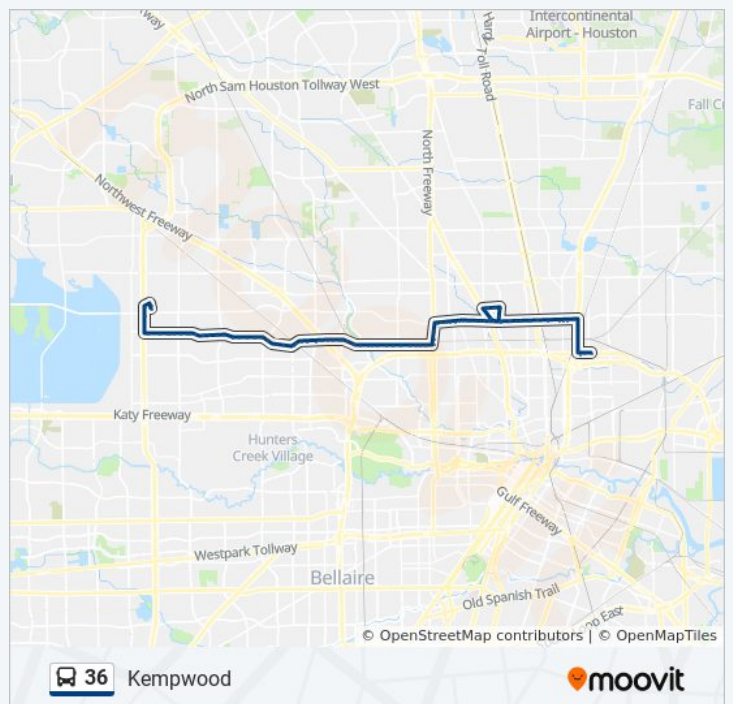

Eastex Freeway @ Riner St

Eastex Freeway @ Clarence St

Eastex Freeway @ Reid St

Kelley St @ Eastex Freeway

Kelley St @ Sayers St

Kashmere Transit Center

Direction: West Belt - Westbound

89 stops

Crosstimbers St @ North Freeway

North Freeway @ E Crosstimbers St

Airline Dr @ North Freeway

Lyerly St @ Airline Dr Nb

Lyerly St @ Spady

Lyerly St @ Spady MB

Lyerly St @ Fulton St

Fulton St @ Deerfield St

Fulton St @ Crosstimbers St

Crosstimbers St @ North Freeway

36 bus Time Schedule

West Belt - Westbound Route Timetable:

Sunday	6:15 AM - 11:55 PM
Monday	5:05 AM - 11:30 PM
Tuesday	12:05 AM - 11:30 PM
Wednesday	12:05 AM - 11:30 PM
Thursday	12:05 AM - 11:30 PM
Friday	12:05 AM - 11:30 PM
Saturday	12:05 AM - 11:55 PM

36 bus Info

Direction: West Belt - Westbound

Stops: 89

Trip Duration: 65 min

Line Summary:

Crosstimbers St @ Airline Dr

Crosstimbers St @ Europa St

Crosstimbers St @ Castor St