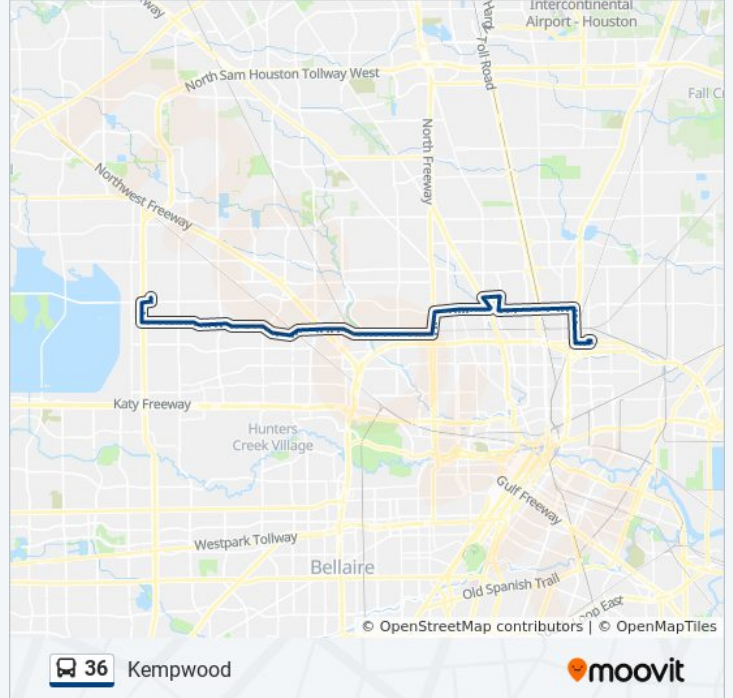

36 bus Info

Direction: Kashmere Tc - Eastbound

Stops: 92

Trip Duration: 70 min

Line Summary:

Kempwood Dr @ Hollister Rd
Kempwood Dr @ Soway St
Kempwood Dr @ Ojeman Rd
Kempwood Dr @ Bingle Rd
Kempwood Dr @ Bingle Rd Mb1
Kempwood Dr @ Bingle Rd
Kempwood Dr @ Spenwick Dr
Kempwood Dr @ Wirt Rd
Kempwood Dr @ Todd St
W 34th St @ Bolin Rd
W 34th St @ Antoine Dr
W 34th St @ Northwest Freeway
W 34th St @ Northwest Freeway
W 34th St @ Kings Wood Ln
W 34th St @ Kings Wood Ln MB
W 34th St @ Mangum Rd
W 34th St @ Mangum Rd
W 34th St @ Helberg Rd
W 34th St @ Vollmer Rd
W 34th St @ W Tc Jester Blvd
W 34th St @ E Tc Jester Blvd
W 34th St @ Piney Woods Dr
W 34th St @ Oak Forest Dr
34th St @ Oak Forest Dr
W 34th St @ Ella Blvd
W 34th St @ Golf Dr
W 34th St @ Alba Rd
34th St @ Alba Rd
W 34th St @ Brinkman St
Shepherd Dr @ 34th St
Shepherd Dr @ 38th St
Shepherd Dr @ Garden Oaks Blvd
N Shepherd Dr @ W 41st St

N Shepherd Dr @ W Crosstimbers St

W Crosstimbers St @ West Cross Dr

W Crosstimbers St @ Garden Oaks Blv

W Crosstimbers St @ Old Yale St

W Crosstimbers St @ Yale St

Crosstimbers St @ Main St

Crosstimbers St @ Heite St

Crosstimbers St @ Haygood St

Crosstimbers St @ Oxford St

Crosstimbers St @ Castor St

Crosstimbers St @ Europa St

Crosstimbers St @ Airline Dr

North Freeway @ E Crosstimbers St

Airline Dr @ North Freeway

Lyerly St @ Airline Dr Nb

Eastex Freeway @ Riner St

Eastex Freeway @ Clarence St

Eastex Freeway @ Reid St

Kelley St @ Eastex Freeway

Kelley St @ Sayers St

Kashmere Transit Center

Direction: West Belt - Westbound

89 stops