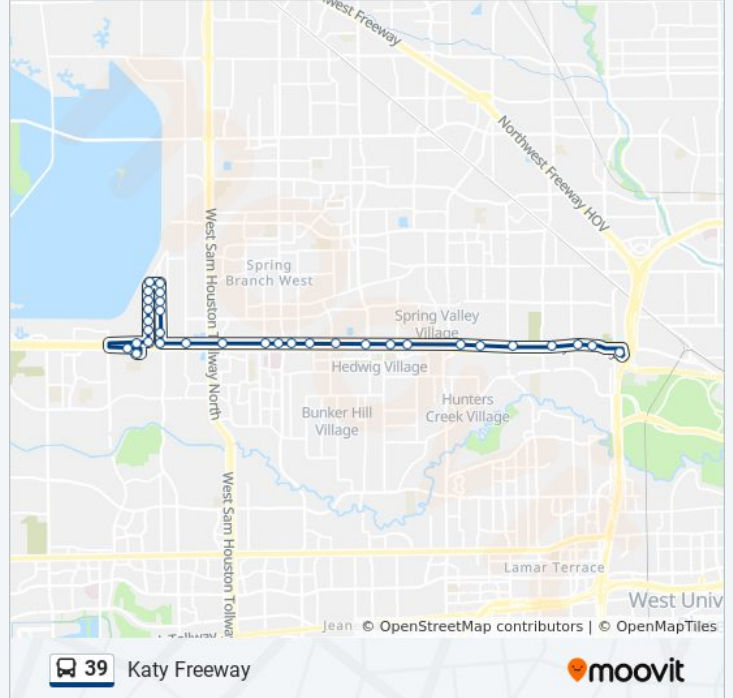

### Direction: Britoak Ln - Westbound

33 stops

[VIEW LINE SCHEDULE](#)

Northwest Transit Center - Platform 2

Katy Freeway @ Post Oak Rd MB

Katy Freeway @ Silber Rd

Katy Freeway @ Antoine Dr

Katy Freeway @ Wirt Rd

### 39 bus Info

**Direction:** Britoak Ln - Westbound

**Stops:** 33

**Trip Duration:** 32 min

**Line Summary:**

Upland Dr @ Chatterton Dr  
 Chatterton Dr @ Sherwood Forest St  
 Sherwood Forest St @ Hazelhurst Dr  
 Sherwood Forest St @ Hazelhurst Dr  
 Sherwood Forest St @ Timberline Rd  
 Sherwood Forest St @ Timberline Rd  
 Sherwood Forest St @ Sherwood Oak \*  
 Sherwood Forest St @ Katy Freeway  
 Katy Freeway @ Oak Stream Dr  
 Katy Freeway @ Patchester Dr  
 Britoak Ln @ Yorkchester Dr

**Direction: Northwest Tc - Eastbound**

23 stops

[VIEW LINE SCHEDULE](#)

Britoak Ln @ Yorkchester Dr  
 Katy Freeway @ Wilcrest Dr  
 Katy Freeway @ Brittmoore Rd  
 Katy Freeway @ W Sam Houston Pkwy N  
 Katy Freeway @ Town And Country Way  
 Katy Freeway @ Gessner Rd  
 Katy Freeway @ Gessner Rd  
 Katy Freeway @ Memorial City Way  
 Katy Freeway @ Memorial City Way  
 Katy Freeway @ Ball Chase  
 Katy Freeway @ Mustang Ln  
 Katy Freeway @ Echo Ln  
 Katy Freeway @ Piney Point Rd  
 Katy Freeway @ Clifford St  
 Katy Freeway @ Voss Rd  
 Katy Freeway @ Hunters Creek Dr  
 Katy Freeway @ Wirt Rd  
 Katy Freeway @ Antoine Dr

**39 bus Info**

**Direction:** Northwest Tc - Eastbound

**Stops:** 23

**Trip Duration:** 21 min

**Line Summary:**

Katy Freeway @ Silber Rd

Katy Freeway @ Silber Rd

Katy Freeway @ Buckingham Dr