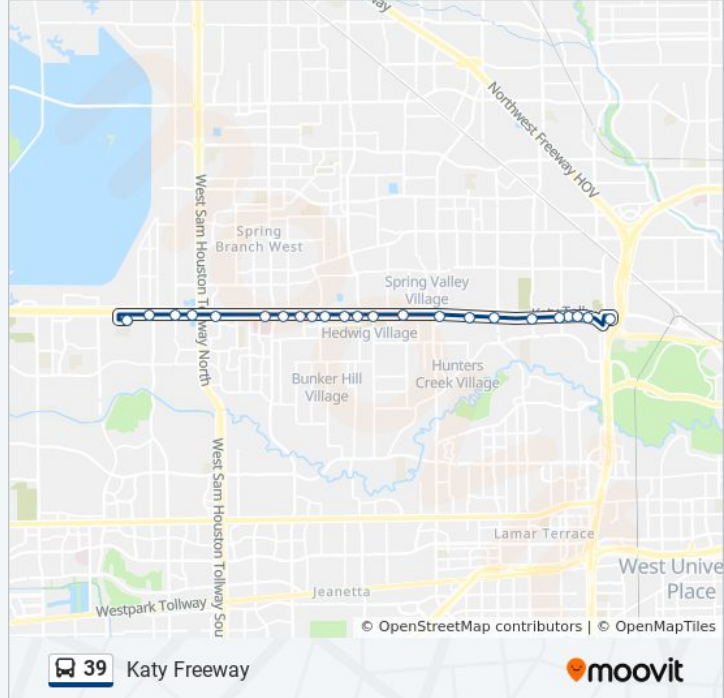

Katy Freeway @ Silber Rd

Katy Freeway @ Silber Rd

Katy Freeway @ Buckingham Dr

Katy Freeway @ Memorial Woods Dr

Northwest Transit Center - Platform 2

39 bus time schedules and route maps are available in an offline PDF at moovitapp.com. Use the [Moovit App](#) to see live bus times, train schedule or subway schedule, and step-by-step directions for all public transit in Houston.

[About Moovit](#) • [MaaS Solutions](#) • [Supported Countries](#) • [Mooviter Community](#)

© 2023 Moovit - All Rights Reserved

Check Live Arrival Times