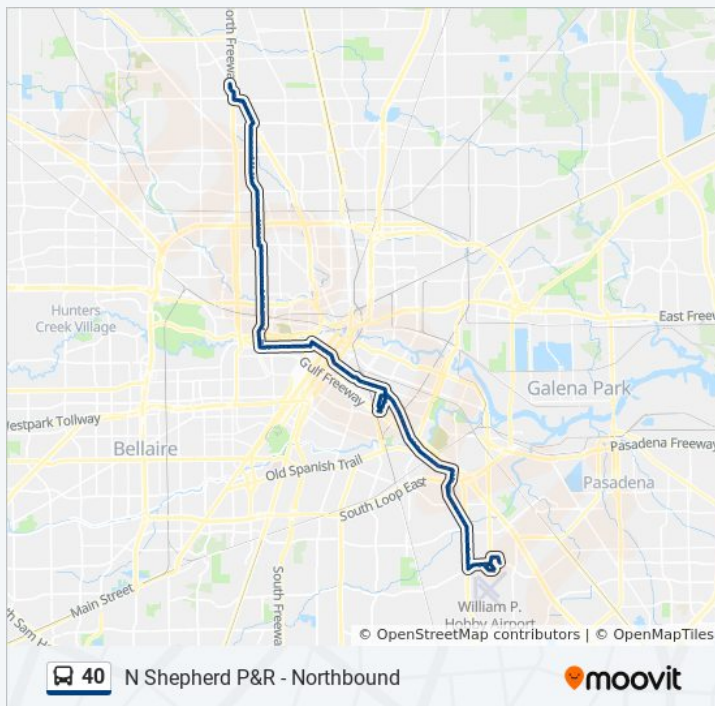

Saturday

4:46 AM - 11:48 PM

40 bus Info

Direction: N Shepherd P&R - Northbound

Stops: 141

Trip Duration: 109 min

Line Summary:

Telephone Rd @ Dorbrandt

Telephone Rd @ Hackney St

Telephone Rd @ Jean St

Telephone Rd @ Tellepsen St

Telephone Rd @ Lombardy St

Telephone Rd @ Lawndale St

Telephone Rd @ Claremont

Telephone Rd @ Jefferson St

Telephone Rd @ Dumble St

Telephone Rd @ Eddington

Ernestine St @ Pease St

Ernestine St @ Coyle St

Eastwood Transit Center

Lockwood Dr @ Diez

Lockwood Dr @ Jefferson St

Lockwood Dr @ Pease St

Lockwood Dr @ Bell St