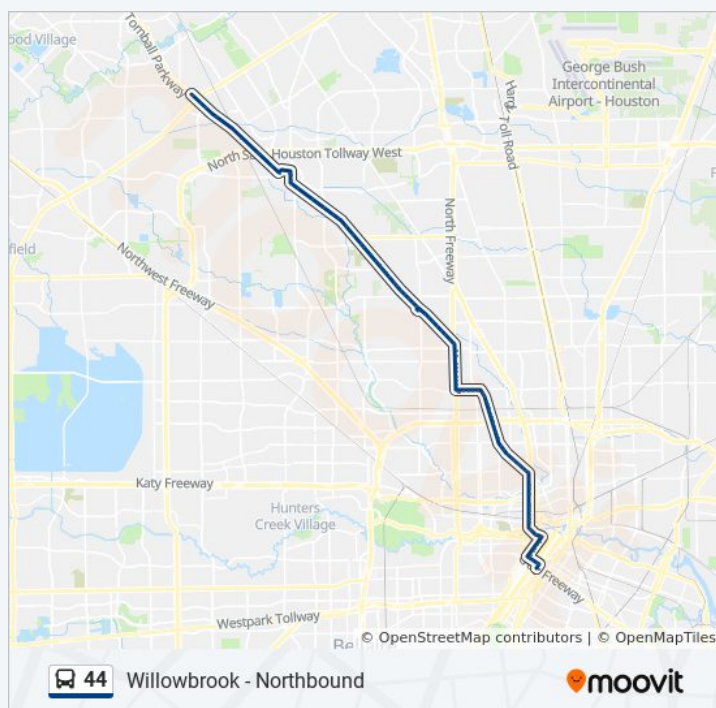

N Main St @ E 31st St

N Main St @ E 33rd St

Direction: Willowbrook - Northbound

Stops: 107

Trip Duration: 69 min

Line Summary:

N Main St @ Link Rd

N Main St @ E 36th St