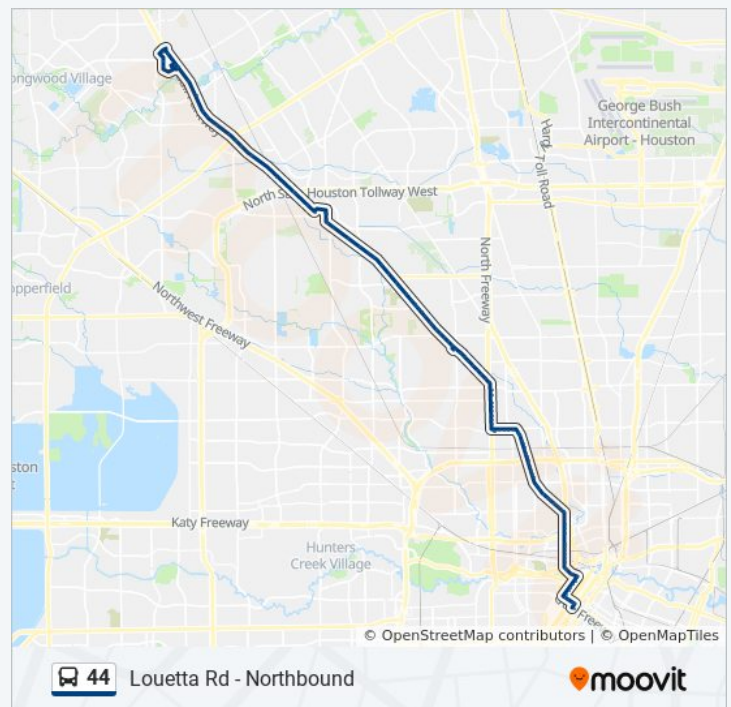

118 stops

[VIEW LINE SCHEDULE](#)

- Gray St @ Austin St
- St Joseph Pkwy @ Caroline St
- St Joseph Pkwy @ San Jacinto St
- St Joseph Pkwy @ Fannin St
- St Joseph Pkwy @ Travis St
- St Joseph Pkwy @ Louisiana St
- Louisiana St @ Pease St
- Louisiana St @ Bell St
- Louisiana St @ Polk St
- Louisiana St @ Lamar St
- Louisiana St @ Walker St
- Capitol St @ Smith St
- Capitol St @ Bagby St
- Memorial Dr @ Houston Ave
- Houston Ave @ Lubbock St
- Houston Ave @ Washington Ave
- Houston Ave @ Dart St
- Houston Ave @ Bingham St
- Houston Ave @ Crockett St
- Houston Ave @ Spring
- Houston Ave @ Alamo St
- Houston Ave @ Wrightwood
- Houston Ave @ Parkview
- Houston Ave @ North St
- N Main St @ Pecore St
- N Main St @ Cordell
- N Main St @ E Temple St
- N Main St @ Tabor St
- N Main St @ Fugate
- N Main St @ Edsee
- N Main St @ Airline Dr

Louetta Rd - Northbound Route Timetable:

Sunday	5:15 AM - 11:45 PM
Monday	4:30 AM - 10:00 PM
Tuesday	4:30 AM - 10:00 PM
Wednesday	4:30 AM - 10:00 PM
Thursday	4:30 AM - 10:00 PM
Friday	4:30 AM - 10:00 PM
Saturday	5:15 AM - 11:45 PM

44 bus Info

Direction: Louetta Rd - Northbound

Stops: 118

Trip Duration: 95 min

Line Summary:

N Main St @ Harris Ct

N Main St @ Norhill St

N Main St @ Kern St