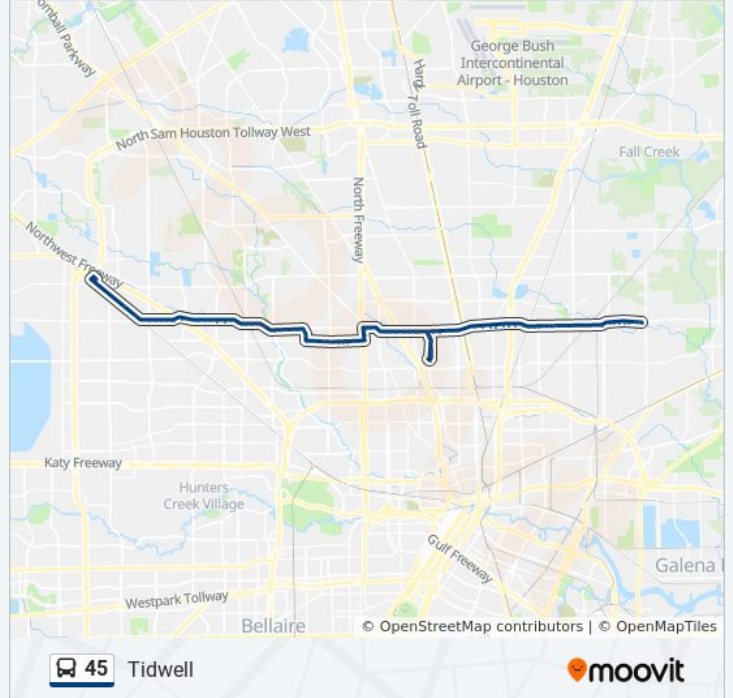

45 bus Info

Direction: Mesa Tc - Eastbound

Stops: 99

Trip Duration: 76 min

Line Summary:

W Tidwell Rd @ Lumberdale Rd MB
W Tidwell Rd @ W Sunforest Dr
W Tidwell Rd @ Thousand Oaks Cir
W Tidwell Rd @ Deep Forest Dr
W Tidwell Rd @ Antoine Dr
Tidwell Rd @ Antoine Dr
W Tidwell Rd @ Ash Oak Dr
W Tidwell Rd @ Deep Creek Ln
W Tidwell Rd @ Tc Jester Blvd
W Tidwell Rd @ Balbo St
W Tidwell Rd @ Bertellis Ln
W Tidwell Rd @ Goldspier St
Tidwell Rd @ Goldspier St
W Tidwell Rd @ Rosslyn Rd
Rosslyn Rd @ W Donovan St
Rosslyn Rd @ Pinemont Dr
Pinemont Dr @ Rosslyn Rd Mb1
Pinemont Dr @ Penny Nail
Pinemont Dr @ Wheatley St
Pinemont Dr @ Golf Dr
Pinemont Dr @ Golf Dr
Pinemont Dr @ Alba Rd
Pinemont Dr @ Brinkman St
Shepherd Dr @ Pinemont Dr
Shepherd Dr @ Donovan
N Shepherd Dr @ W Tidwell Rd
W Tidwell Rd @ Stuebner Airline Rd
W Tidwell Rd @ Yale St
W Tidwell Rd @ Yale St MB
E Tidwell Rd @ Cortlandt St
E Tidwell Rd @ Werner St
E Tidwell Rd @ Nordling Rd
E Tidwell Rd @ Barrett St

E Tidwell Rd @ Airline Dr

Tidwell Rd @ Airline Dr

Tidwell Rd @ Fulton St

Fulton St @ Ben Dr

Fulton St @ Fichter Ave

Fulton St @ Berry Rd

Fulton St @ Berry Rd

Fulton St @ Lyerly St