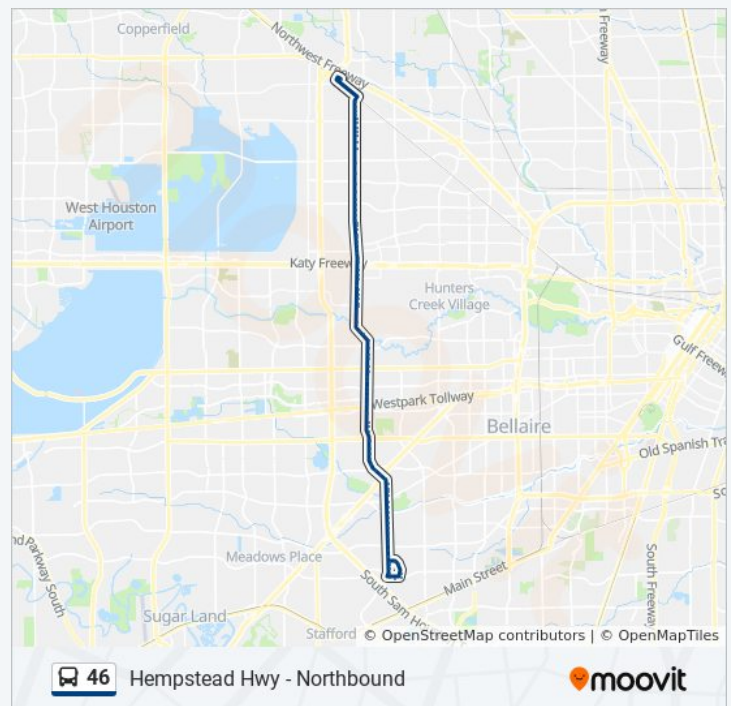

**Direction:** Hempstead Hwy - Northbound

**Stops:** 94

**Trip Duration:** 75 min

**Line Summary:**

S Gessner Rd @ Bellaire Blvd  
S Gessner Rd @ Clarewood Dr  
S Gessner Rd @ Clarewood Dr MB  
S Gessner Rd @ Town Park Dr  
S Gessner Rd @ Harwin Dr  
S Gessner Rd @ Westpark Dr  
S Gessner Rd @ Pagewood Ln  
S Gessner Rd @ Richmond Ave  
Gessner Rd @ Meadowland Dr  
Gessner Rd @ Meadowglen Ln  
Gessner Rd @ Highmeadow Dr  
Gessner Rd @ Westheimer Rd  
Gessner Rd @ Westheimer Rd  
Gessner Rd @ Ella Lee Ln  
Gessner Rd @ Woodlake Ln  
Gessner Rd @ Briar Forest Dr  
Gessner Rd @ Longmont Dr  
Gessner Rd @ Stoney Creek Dr  
Gessner Rd @ Warrenton Dr  
Gessner Rd @ Vanderpool Ln  
Gessner Rd @ Memorial Dr  
Gessner Rd @ Beauregard Dr  
Gessner Rd @ Boheme Dr  
Gessner Rd @ Old Oaks Dr  
Gessner Rd @ Cobblestone Dr  
Gessner Rd @ Taylorcrest Rd  
Gessner Rd @ Perthshire Rd  
Gessner Rd @ Kingsride Ln  
Gessner Rd @ Kingsride Ln  
Gessner Rd @ Katy Freeway  
Gessner Rd @ Katy Freeway  
Gessner Rd @ Old Katy Rd  
Gessner Rd @ Westview Dr