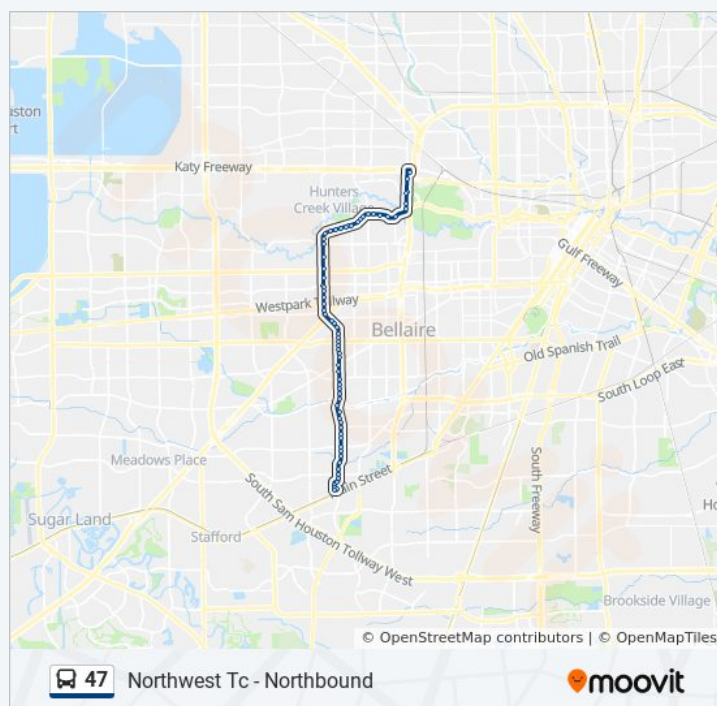

Direction: Hillcroft & Bellaire - Southbound

Stops: 38

Trip Duration: 51 min

Line Summary:

Woodway Dr @ Clearbrook Ln

Woodway Dr @ Winrock Blvd

Woodway Dr @ S Voss Rd

S Voss Rd @ San Felipe Rd

Hillcroft Ave @ Dashwood Dr

Hillcroft Ave @ Clarewood Dr

Hillcroft Ave @ Westward St

Hillcroft Ave @ Sands Point Dr

Hillcroft Ave @ Gulfon Dr

Hillcroft Ave @ Southwest Freeway

Hillcroft Ave @ Harwin Dr

Hillcroft Ave @ Westpark Dr

Hillcroft Ave @ Windswept Dr

Hillcroft Ave @ Skyline Dr

Direction: Northwest Tc - Northbound

Stops: 69

Trip Duration: 51 min

Line Summary:

Hillcroft Ave @ Beverly Hill St
Hillcroft Ave @ Richmond Ave
Hillcroft Ave @ Unity Dr
S Voss Rd @ Westheimer Rd
S Voss Rd @ Olympia Dr
S Voss Rd @ San Felipe Rd
Voss Rd @ San Felipe Rd
Woodway Dr @ S Voss Rd
Woodway Dr @ S Ripple Creek Dr
Woodway Dr @ Clearbrook Ln
Woodway Dr @ Briar Ridge Dr
Woodway Dr @ Potomac Dr
Woodway Dr @ Nantucket Dr
Woodway Dr @ Fountain View Dr
Woodway Dr @ Augusta Dr
Woodway Dr @ Deerwood Rd
Woodway Dr @ Bering Dr
Woodway Dr @ Chimney Rock Rd
Woodway Dr @ W Broad Oaks Dr
Woodway Dr @ Pine Shadows Dr
Woodway Dr @ Sage Rd
Woodway Dr @ Post Oak Ln
N Post Oak Ln @ Woodway Dr
N Post Oak Ln @ Houstonian
N Post Oak Ln @ Memorial Dr
N Post Oak Rd @ Memorial Dr
N Post Oak Rd @ Oakford Dr MB
Northwest Transit Center - Platform 2