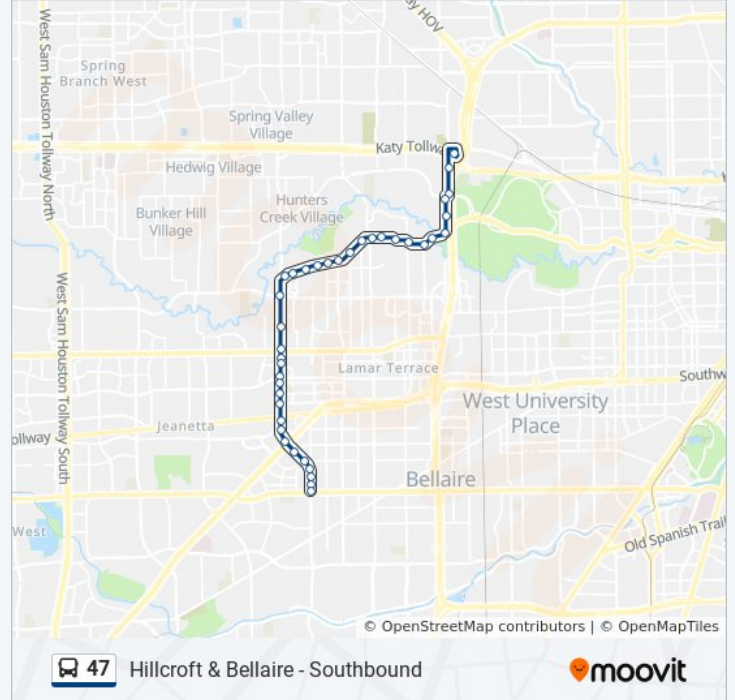

Direction: Hillcroft & Bellaire - Southbound

Stops: 38

Trip Duration: 51 min

Line Summary:

Woodway Dr @ Clearbrook Ln

Woodway Dr @ Winrock Blvd

Woodway Dr @ S Voss Rd

S Voss Rd @ San Felipe Rd

S Voss Rd @ Olympia Dr

S Voss Rd @ Westheimer Rd

Hillcroft Ave @ Westheimer Rd

Hillcroft Ave @ Highmeadow Dr

Hillcroft Ave @ Richmond Ave

Hillcroft Ave @ Beverly Hill St

Hillcroft Ave @ Skyline Dr

Hillcroft Ave @ Windswept Dr

Hillcroft Ave @ Westpark Dr

Hillcroft Ave @ Harwin Dr

Hillcroft Ave @ Southwest Freeway

Hillcroft Ave @ Gulfton Dr

Hillcroft Ave @ Sands Point Dr

Hillcroft Ave @ High Star Dr

Hillcroft Ave @ Clarewood Dr

Hillcroft Ave @ Dashwood Dr

Hillcroft Ave @ Bellaire Blvd

Direction: Northwest Tc - Northbound

69 stops

[VIEW LINE SCHEDULE](#)

Green Craig Dr @ Hillcroft Ave

Green Craig Dr @ Dunlap St

Dunlap St @ Fonmeadow Dr

Dunlap St @ Fonmeadow Dr MB