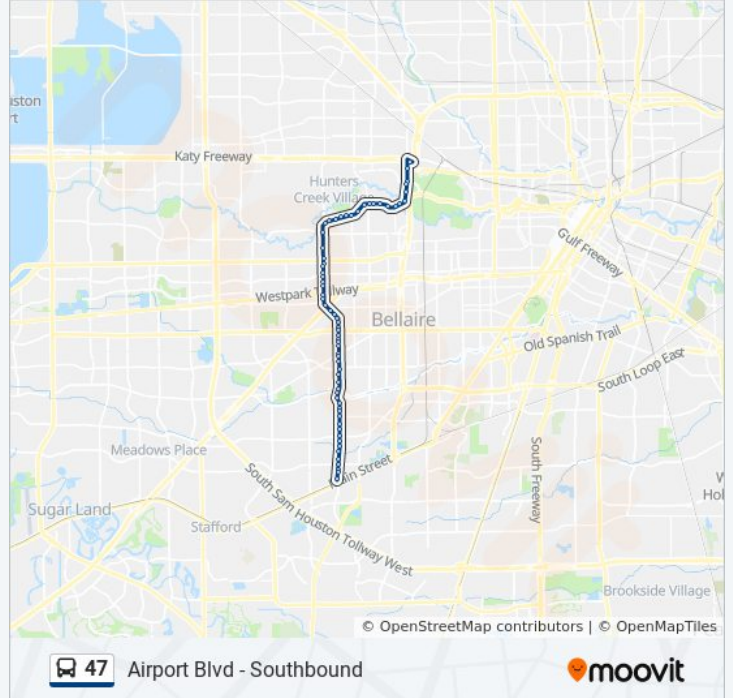

47 bus Info

Direction: Airport Blvd - Southbound

Stops: 66

Trip Duration: 52 min

Line Summary:

- S Voss Rd @ Olympia Dr
- S Voss Rd @ Westheimer Rd
- Hillcroft Ave @ Westheimer Rd
- Hillcroft Ave @ Highmeadow Dr
- Hillcroft Ave @ Richmond Ave
- Hillcroft Ave @ Beverly Hill St
- Hillcroft Ave @ Skyline Dr
- Hillcroft Ave @ Windswept Dr
- Hillcroft Ave @ Westpark Dr
- Hillcroft Ave @ Harwin Dr
- Hillcroft Ave @ Southwest Freeway
- Hillcroft Ave @ Gulfton Dr
- Hillcroft Ave @ Sands Point Dr
- Hillcroft Ave @ High Star Dr
- Hillcroft Ave @ Clarewood Dr
- Hillcroft Ave @ Dashwood Dr
- Hillcroft Ave @ Bellaire Blvd
- Hillcroft Ave @ Edgemoor Dr
- Hillcroft Ave @ Scribner Rd
- Hillcroft Ave @ Neff St
- Hillcroft Ave @ Roos Rd
- Hillcroft Ave @ Bissonnet St
- Hillcroft Ave @ Bissonnet St
- Hillcroft Ave @ Hazen St
- Hillcroft Ave @ Beechnut St
- Hillcroft Ave @ Grape Rd
- Hillcroft Ave @ Birdwood Rd
- Hillcroft Ave @ Braeswood Blvd
- Hillcroft Ave @ Braesheather Dr
- Hillcroft Ave @ Bayou Bridge Dr
- Hillcroft Ave @ Rutherglenn Dr
- Hillcroft Ave @ Yarwell Dr
- Hillcroft Ave @ Cheena Dr

Hillcroft Ave @ Willowbend Blvd

Hillcroft Ave @ Bankside Dr

Hillcroft Ave @ Portal Dr

Hillcroft Ave @ W Belfort Ave

Hillcroft Ave @ MC Knight St

Hillcroft Ave @ Burlinghall Dr

Hillcroft Ave @ Ludington Dr

Hillcroft Ave @ Dryad Dr

Hillcroft Ave @ W Airport Blvd

Hillcroft Ave @ Densmore Dr

Hillcroft Ave @ Alvarado Dr

Green Craig Dr @ Hillcroft Ave

Direction: Hillcroft & Bellaire - Southbound

38 stops

[VIEW LINE SCHEDULE](#)

Northwest Transit Center - Platform 2