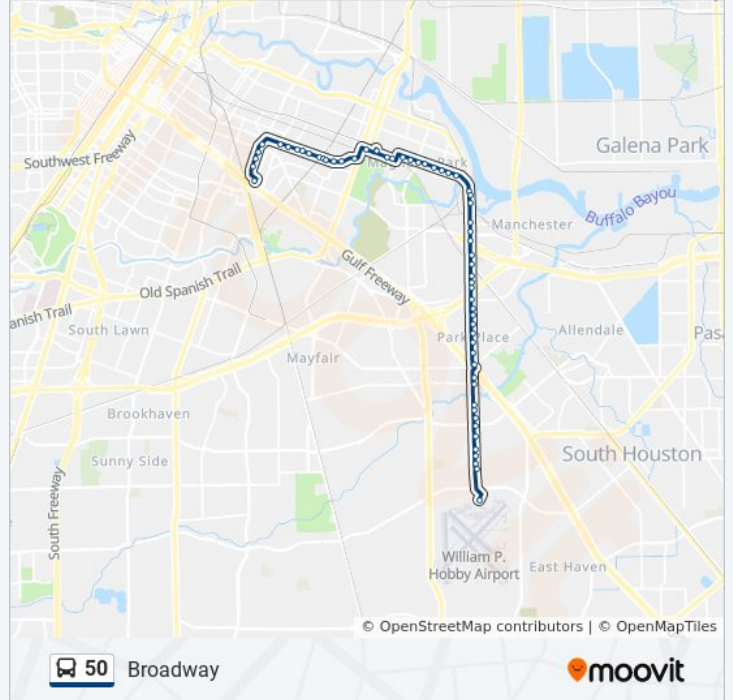

50 bus Info

Direction: Eastwood Tc - Northbound

Stops: 59

Trip Duration: 36 min

Line Summary:

Broadway St @ Keller St

Broadway St @ Galveston Rd

Broadway St @ Brutus St

Broadway St @ La Porte Rd

Broadway St @ Channelside

Broadway St @ Manchester St

Broadway St @ Cypress St

Broadway St @ Sycamore St

Broadway St @ Hockley St

Harrisburg Blvd @ 80th St

Harrisburg Blvd @ 79th St

Polk St @ Collier St

Polk St @ Henninger St

Polk St @ Weaver St

Polk St @ Elm Dr

Polk St @ Dumble St

Ernestine St @ Bell St

Ernestine St @ Pease St

Ernestine St @ Coyle St

Ernestine St @ Harby St

Eastwood Transit Center

Direction: Hobby Airport - Southbound

54 stops

[VIEW LINE SCHEDULE](#)

Eastwood Transit Center

Lockwood Dr @ Diez

Lockwood Dr @ Jefferson St