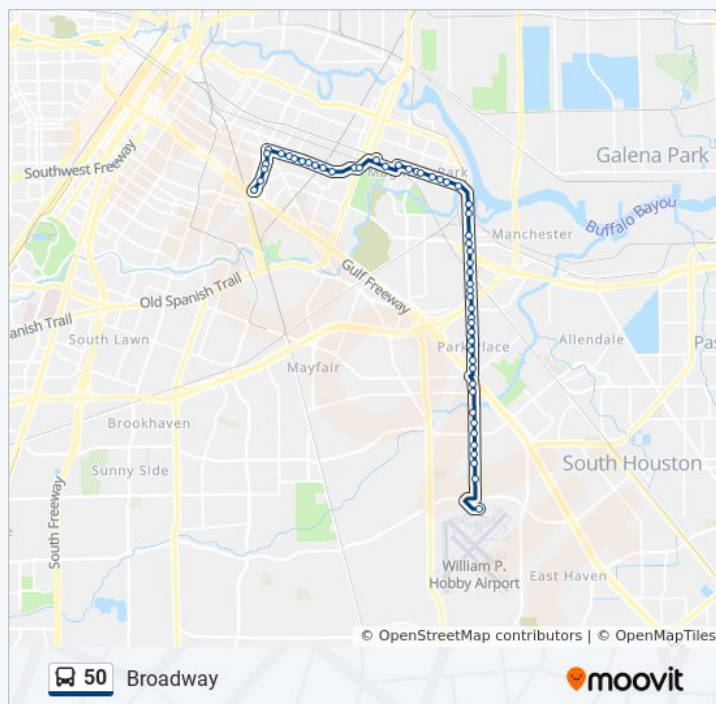

50 bus Info

Direction: Eastwood Tc - Northbound

Stops: 59

Trip Duration: 36 min

Line Summary:

Broadway St @ Keller St

Broadway St @ Galveston Rd

Broadway St @ Brutus St

Ernestine St @ Harby St

Eastwood Transit Center

Direction: Hobby Airport - Southbound

54 stops

[VIEW LINE SCHEDULE](#)

Eastwood Transit Center

Lockwood Dr @ Diez

Lockwood Dr @ Jefferson St

Harrisburg Blvd @ 74th St

Harrisburg Blvd @ 75th St

Harrisburg Blvd @ Pineview Dr

Harrisburg Blvd @ 77th St

Harrisburg Blvd @ 78th St

Harrisburg Blvd @ 79th St

50 bus Time Schedule

Hobby Airport - Southbound Route Timetable:

Direction: Hobby Airport - Southbound

Stops: 54

Trip Duration: 35 min

Line Summary:

Harrisburg Blvd @ 80th St MB
Broadway St @ Sycamore St
Broadway St @ Cypress St
Broadway St @ Manchester St
Broadway St @ Lawndale St
Broadway St @ La Porte Freeway
Broadway St @ Brutus St
Broadway St @ Galveston Rd
Broadway St @ Keller St
Broadway St @ Scanlock St
Broadway St @ Glover St
Broadway St @ Park Terrace Blvd
Broadway St @ Brockton St
Broadway St @ Concord
Broadway St @ Detroit St
Broadway St @ Findlay
Broadway St @ Hartford St
Broadway St @ Joplin St
Broadway St @ Kingsley St
Broadway St @ Park Place Blvd
Broadway St @ Dixie Dr
Broadway St @ Santa Elena St
Broadway St @ Santa Elena St
Broadway St @ Belfort Ave
Broadway St @ Belfort Ave Mb1
Broadway St @ Belfort Ave Mb2
Broadway St @ Rockhill St
Broadway St @ Rockhill St
Hobby Airport