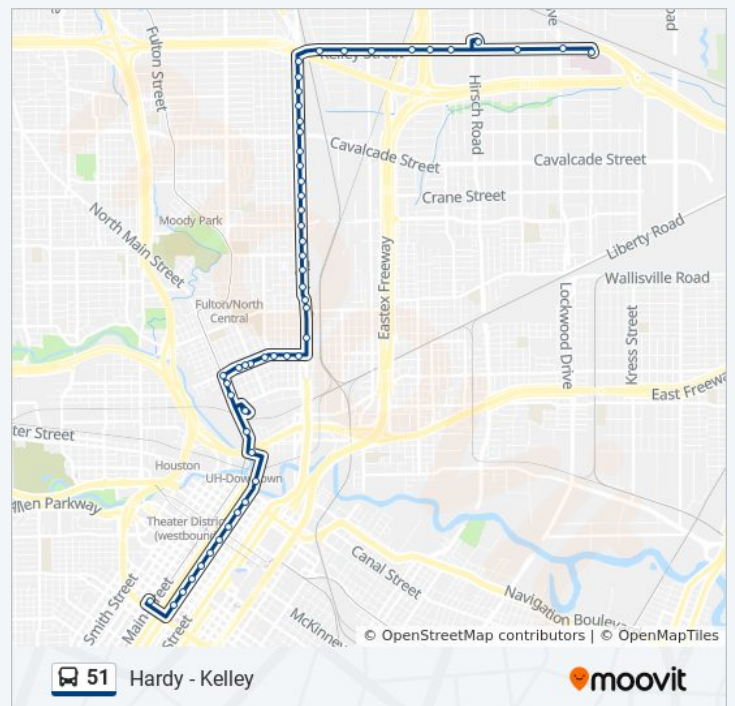

Direction: Downtown Tc - Southbound

52 stops

[VIEW LINE SCHEDULE](#)

- Lbj Hospital
- Kelley St @ Lockwood Dr
- Kelley St @ Wipprecht St
- Kashmere Transit Center
- Kelley St @ Sayers St
- Kelley St @ Tuscon St
- Kelley St @ Eastex Freeway
- Kelley St @ Jensen Dr
- Kelley St @ Torreon St
- Kelley St @ Gold St
- Hardy St @ Euel St
- Hardy St @ Fairbanks St
- Hardy St @ Griffin St
- Hardy St @ Hamblen St
- Hardy St @ Gaines St
- Hardy St @ Cavalcade St
- Hardy St @ Frawley
- Hardy St @ Weiss St
- Hardy St @ Egypt
- Hardy St @ Erin
- Hardy St @ Alber St
- Hardy St @ Collingsworth St

Direction: Lbj Hospital - Northbound
 53 stops

51 bus Time Schedule
 Lbj Hospital - Northbound Route Timetable:

- Downtown Transit Center
- San Jacinto St @ Jefferson St
- San Jacinto St @ Leeland St
- San Jacinto St @ Clay St
- San Jacinto St @ Dallas St
- San Jacinto St @ MC Kinney St
- San Jacinto St @ Rusk St
- San Jacinto St @ Texas Ave
- San Jacinto St @ Preston St
- San Jacinto St @ Franklin St
- San Jacinto St @ Baker
- University Of Houston Downtown
- N Main St @ Naylor St
- Burnett Transit Center
- N Main St @ Brooks St
- N Main St @ Pinckney St
- N Main St @ Hogan St
- Hogan St @ Chestnut
- Hogan St @ Gentry
- Hogan St @ Fulton St
- Hogan St @ Marion St
- Lorraine St @ Gano
- Lorraine St @ Terry St
- Lorraine St @ Hardy St
- Elysian St @ Noble St
- Elysian St @ Quitman St
- Elysian St @ Line St
- Elysian St @ Luzon St
- Elysian St @ Halpern St
- Elysian St @ Hays St
- Elysian St @ Bigelow
- Elysian St @ Collingsworth St

Sunday	5:18 AM - 8:18 PM
Monday	5:15 AM - 8:15 PM
Tuesday	5:15 AM - 8:15 PM
Wednesday	5:15 AM - 8:15 PM
Thursday	5:15 AM - 8:15 PM
Friday	5:15 AM - 8:15 PM
Saturday	5:18 AM - 8:18 PM

51 bus Info

Direction: Lbj Hospital - Northbound

Stops: 53

Trip Duration: 34 min

Line Summary:

Elysian St @ Alber St

Elysian St @ Erin

Elysian St @ Egypt

Elysian St @ Weiss St

Elysian St @ Frawley