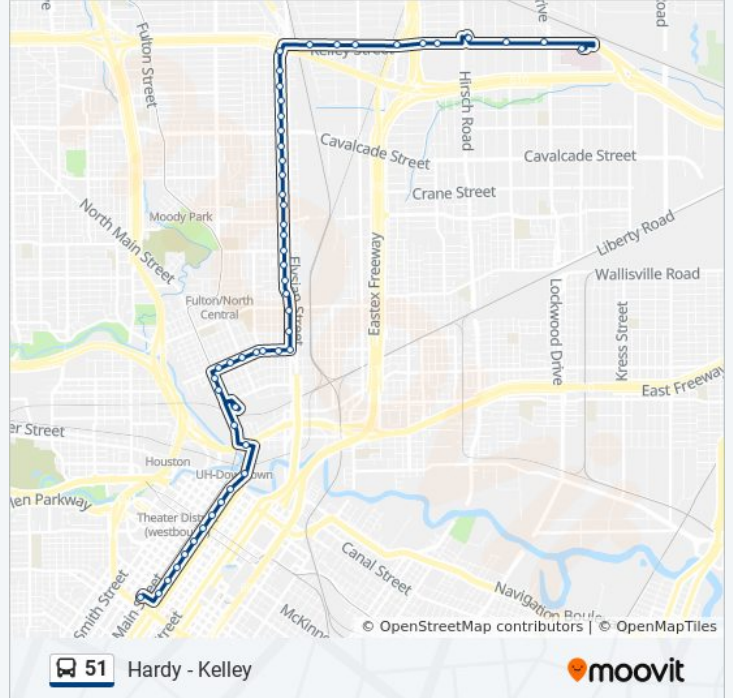

Direction: Downtown Tc - Southbound

52 stops

[VIEW LINE SCHEDULE](#)

- Lbj Hospital
- Kelley St @ Lockwood Dr
- Kelley St @ Wipprecht St
- Kashmere Transit Center
- Kelley St @ Sayers St
- Kelley St @ Tuscon St
- Kelley St @ Eastex Freeway
- Kelley St @ Jensen Dr
- Kelley St @ Torreon St
- Kelley St @ Gold St
- Hardy St @ Euel St
- Hardy St @ Fairbanks St
- Hardy St @ Griffin St
- Hardy St @ Hamblen St
- Hardy St @ Gaines St
- Hardy St @ Cavalcade St
- Hardy St @ Frawley
- Hardy St @ Weiss St
- Hardy St @ Egypt
- Hardy St @ Erin
- Hardy St @ Alber St
- Hardy St @ Collingsworth St

51 bus Info

Direction: Downtown Tc - Southbound

Stops: 52

Trip Duration: 33 min

Line Summary:

Hardy St @ Bigelow
 Hardy St @ Hays St
 Hardy St @ Halpern St
 Hardy St @ Luzon St
 Hardy St @ Line St
 Hardy St @ Quitman St
 Hardy St @ Noble St
 Hardy St @ Lorraine St
 Lorraine St @ Terry St
 Lorraine St @ Cochran St
 Hogan St @ Marion St
 Hogan St @ Fulton St
 Hogan St @ Chestnut
 Hogan St @ Freeman
 N Main St @ Pinckney St
 N Main St @ Harrington St
 Burnett Transit Center
 N Main St @ Naylor St
 Rothwell @ Vine
 San Jacinto St @ Baker
 Fannin St @ Franklin St
 Fannin St @ Preston St
 Fannin St @ Texas Ave
 Fannin St @ Rusk St
 Fannin St @ MC Kinney St
 Fannin St @ Dallas St
 Fannin St @ Clay St
 Fannin St @ Leeland St
 Fannin St @ Jefferson St
 Downtown Transit Center

Stops: 53

Trip Duration: 34 min

Line Summary:

Elysian St @ Alber St

Elysian St @ Erin

Elysian St @ Egypt

Elysian St @ Weiss St

Elysian St @ Frawley