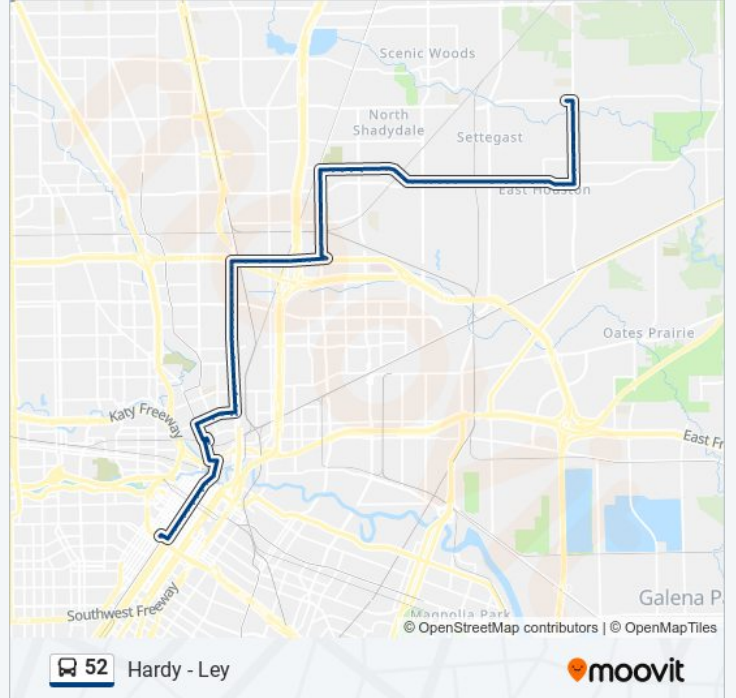

Ley Rd @ Houston Rd

Ley Rd @ Houston Rd

Ley Rd @ Denton

Ley Rd @ Tremont St

Ley Rd @ N Wayside Dr

Ley Rd @ Elbert St

Ley Rd @ Elbert

Ley Rd @ Darien St

Ley Rd @ Darien St MB

### 52 bus Info

**Direction:** Downtown Tc - Southbound

**Stops:** 91

**Trip Duration:** 50 min

**Line Summary:**

Weaver Rd @ Homestead Rd  
Weaver Rd @ Crosstimbers St  
Weaver Rd @ Shreveport Blvd  
Weaver Rd @ Bertwood St  
Weaver Rd @ Allwood St  
Weaver Rd @ Hoffman St  
Weaver Rd @ Sandra St  
Weaver Rd @ Wileyvale Rd  
Weaver Rd @ Lockwood Dr  
Weaver Rd @ Lavender St  
Weaver Rd @ Bonita St  
Weaver Rd @ Glass St  
Hirsch Rd @ Plaaq St  
Hirsch Rd @ Sayers St  
Hirsch Rd @ Crosstimbers St  
Hirsch Rd @ Denmark St  
Hirsch Rd @ Corto St  
Hirsch Rd @ Bennington St  
Hirsch St @ King St  
Hirsch Rd @ Caplin St  
Kashmere Transit Center  
Kelley St @ Sayers St  
Kelley St @ Tuscon St  
Kelley St @ Eastex Freeway  
Kelley St @ Jensen Dr  
Kelley St @ Torreon St  
Kelley St @ Gold St  
Hardy St @ Euel St  
Hardy St @ Fairbanks St  
Hardy St @ Griffin St  
Hardy St @ Hamblen St  
Hardy St @ Gaines St  
Hardy St @ Cavalcade St

Fannin St @ Clay St

Fannin St @ Leeland St

Fannin St @ Jefferson St

Downtown Transit Center

**Direction: Mesa Tc - Northbound**

109 stops

[VIEW LINE SCHEDULE](#)

Downtown Transit Center