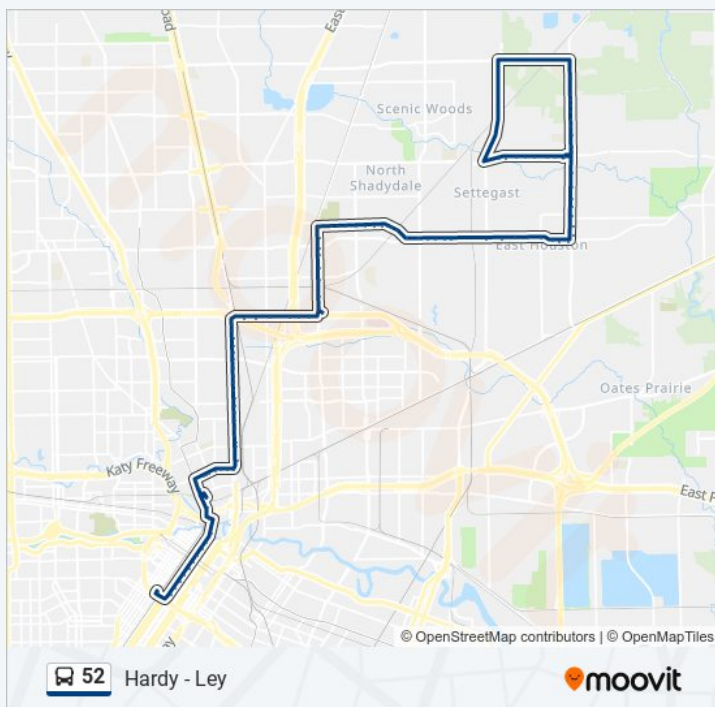

Hogan St @ Chestnut

Hogan St @ Gentry

Hogan St @ Fulton St

Hogan St @ Marion St

Lorraine St @ Gano

Lorraine St @ Terry St

Lorraine St @ Hardy St

Elysian St @ Noble St

Elysian St @ Quitman St

**52 bus Time Schedule**

Mesa Tc - Northbound Route Timetable:

Sunday	12:03 AM - 11:33 PM
Monday	12:03 AM - 11:30 PM
Tuesday	12:00 AM - 11:30 PM
Wednesday	12:00 AM - 11:30 PM
Thursday	12:00 AM - 11:30 PM
Friday	12:00 AM - 11:30 PM
Saturday	12:00 AM - 11:33 PM

**52 bus Info**

**Direction:** Mesa Tc - Northbound

**Stops:** 109

**Trip Duration:** 65 min

**Line Summary:**

Elysian St @ Line St

Elysian St @ Luzon St

Elysian St @ Halpern St