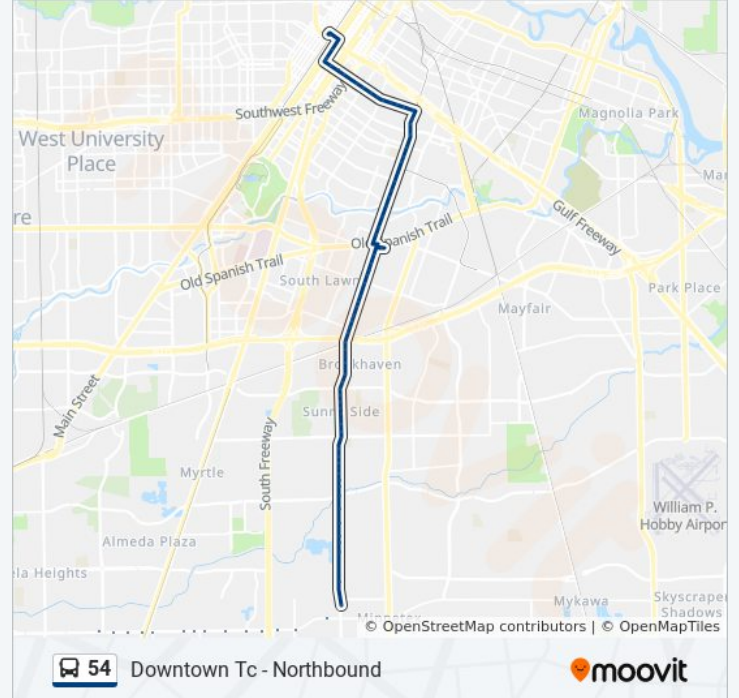

Scott St @ Redbud St

Scott St @ Lockhart St

Scott St @ S Loop E

Scott St @ S Loop E

Scott St @ Mainer St

Scott St @ Mt Pleasant St

Scott St @ Corder St

Scott St @ Lehall St

Scott St @ Southlawn St

Scott St @ Idaho St

Scott St @ Yellowstone Blvd

Scott St @ Daphne

Scott St @ Luca St

Scott St @ Alsace St

Scott St @ Scottcrest Dr

Southeast Transit Center

Scott St @ Griggs Rd

Scott St @ Parkwood Dr

Scott St @ S Mac Gregor Way

Scott St @ Southmore Blvd

Scott St @ Palm St

Scott St @ Rosedale St

Scott St @ Blodgett St

Scott St @ Cleburne St

MC Gowen St @ Austin St

MC Gowen St @ San Jacinto St

San Jacinto St @ MC Ilhenny St

San Jacinto St @ Webster St

Downtown Transit Center

**Southbound**

89 stops

[VIEW LINE SCHEDULE](#)