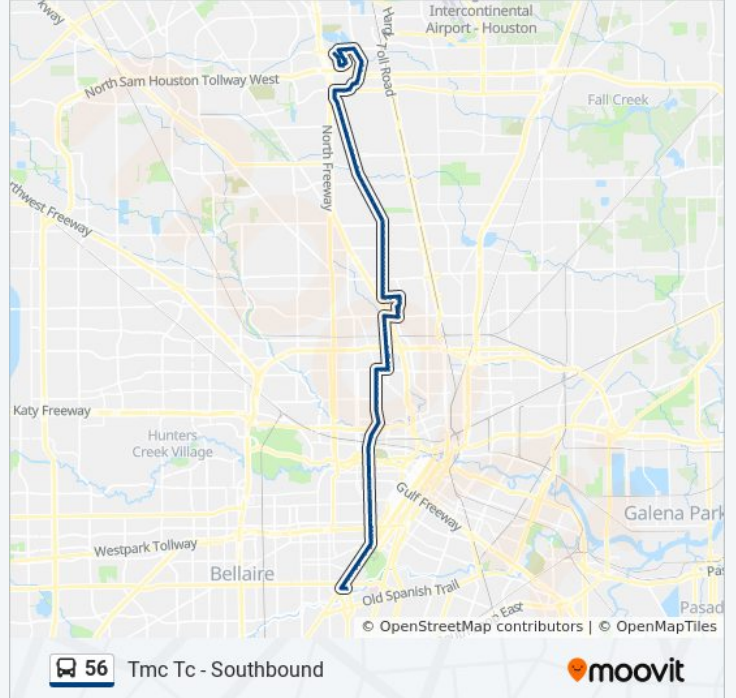

56 bus Info

Direction: Tmc Tc - Southbound

Stops: 126

Trip Duration: 90 min

Line Summary:

Airline Dr @ Hardwicke Rd
Airline Dr @ Hardwicke Rd
Airline Dr @ West Rd
Airline Dr @ MC Farland Rd
Airline Dr @ Hambrick Rd
Airline Dr @ Blue Bell Rd
Airline Dr @ Mading Ln
Airline Dr @ Busch Dr
Airline Dr @ Aldine Mail Route Rd
Airline Dr @ Nicar St
Airline Dr @ Helms Rd
Airline Dr @ W Mt Houston Rd
Airline Dr @ Sprads Rd
Airline Dr @ Sprads Rd
Airline Dr @ W Gulf Bank Rd
Airline Dr @ Gulf Bank Rd MB
Airline Dr @ Louise Rd
Airline Dr @ E Mitchell Rd
Airline Dr @ Margie Ln
Airline Dr @ Carby Rd
Airline Dr @ Canino Rd
Airline Dr @ John Alber Rd
Airline Dr @ E Little York Rd
Airline Dr @ Benbrook Dr
Airline Dr @ Rittenhouse St
Airline Dr @ Spreading Oak Dr
Airline Dr @ MC Cabe St
Airline Dr @ E Parker Rd
Airline Dr @ E Wellington St
Airline Dr @ Bangs Rd
Airline Dr @ Dunham Dr
Airline Dr @ Dunham Dr
Airline Dr @ E Witcher Ln

Airline Dr @ Luetta St

Airline Dr @ Tidwell Rd

Airline Dr @ Veenstra Rd

Airline Dr @ Burress St

Airline Dr @ Farrell

Berry Rd @ Airline Dr

Berry Rd @ Meta St

Berry Rd @ Madie Dr