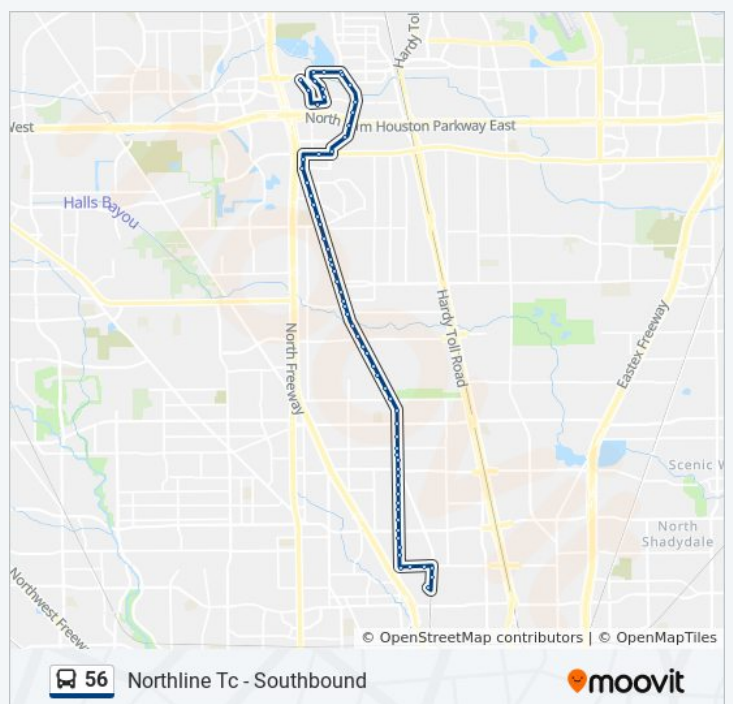

56 bus Time Schedule

Northline Tc - Southbound Route Timetable:

Sunday	5:45 AM - 7:45 PM
Monday	4:40 AM - 7:50 PM
Tuesday	4:40 AM - 7:50 PM
Wednesday	4:40 AM - 7:50 PM
Thursday	4:40 AM - 7:50 PM
Friday	4:40 AM - 7:50 PM
Saturday	5:45 AM - 7:45 PM

56 bus Info

Direction: Northline Tc - Southbound

Stops: 65

Trip Duration: 47 min

Line Summary:

Airline Dr @ MC Farland Rd

Airline Dr @ Hambrick Rd

Airline Dr @ Blue Bell Rd