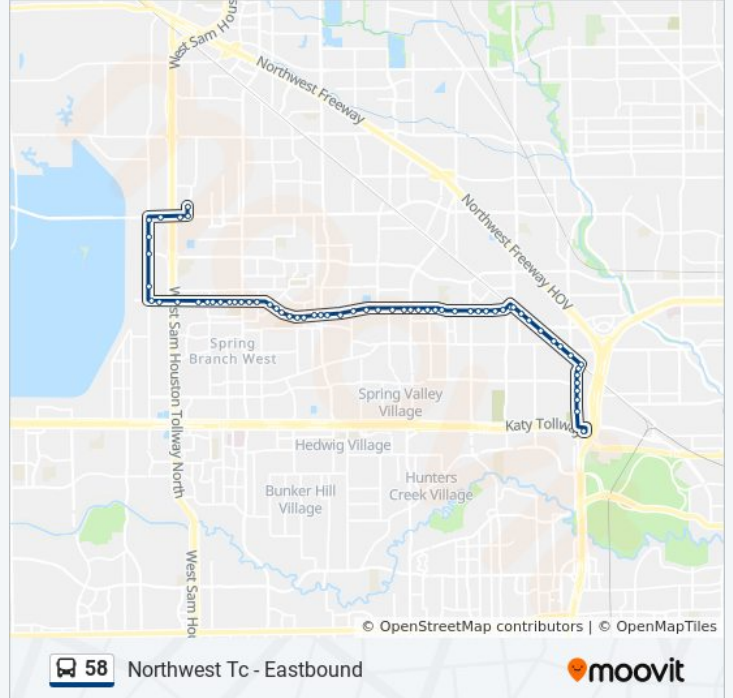

Hammerly Blvd @ Rosefield Dr

Hammerly Blvd @ Eagle Rock Dr

58 bus Time Schedule

Northwest Tc - Eastbound Route Timetable:

Sunday	6:00 AM - 8:00 PM
Monday	6:00 AM - 9:00 PM
Tuesday	6:00 AM - 9:00 PM
Wednesday	6:00 AM - 9:00 PM
Thursday	6:00 AM - 9:00 PM
Friday	6:00 AM - 9:00 PM
Saturday	6:00 AM - 8:00 PM

58 bus Info

Direction: Northwest Tc - Eastbound

Stops: 62

Trip Duration: 40 min

Line Summary:

Hammerly Blvd @ Elmgate Dr
Hammerly Blvd @ Parana Dr
Hammerly Blvd @ Crestdale Dr
Hammerly Blvd @ Elmview Dr
Hammerly Blvd @ Campbell Rd
Hammerly Blvd @ Blalock Rd
Hammerly Blvd @ Hoskins Dr
Hammerly Blvd @ Bauer Dr
Hammerly Blvd @ Peppermill Rd
Hammerly Blvd @ Laverne St
Hammerly Blvd @ Hollister Rd
Hammerly Blvd @ Hollister Rd
Hammerly Blvd @ Ojeman Rd
Hammerly Blvd @ Bingle Rd
Hammerly Blvd @ Marnel Rd
Hammerly Blvd @ Pech Rd
Hammerly Blvd @ Ridgemore Dr
Hammerly Blvd @ Ridgecrest Dr
Hammerly Blvd @ Spenwick Dr
Hammerly Blvd @ Wirt Rd
Hammerly Blvd @ Johanna Dr
Hammerly Blvd @ Jacquelyn Dr
Hammerly Blvd @ Woodvine Dr
Hammerly Blvd @ Harland Dr
Antoine Dr @ Todd St
Hempstead Rd @ Antoine Dr
Hempstead Rd @ Antoine Dr
Hempstead Rd @ Fairway Park Dr
Hempstead Rd @ Silber Rd
Hempstead Rd @ MC Allister Rd
Hempstead Rd @ Long Point Rd
Hempstead Rd @ Mangum Rd
Hempstead Rd @ Post Oak Rd

N Post Oak Rd @ Hempstead Hwy
 Post Oak Rd @ Hempstead Rd
 Post Oak Rd @ Westview Dr
 Post Oak Rd @ Clarkson Ln
 Post Oak Rd @ 12th St
 Post Oak Rd @ Awty School Ln
 Northwest Transit Center - Platform 2