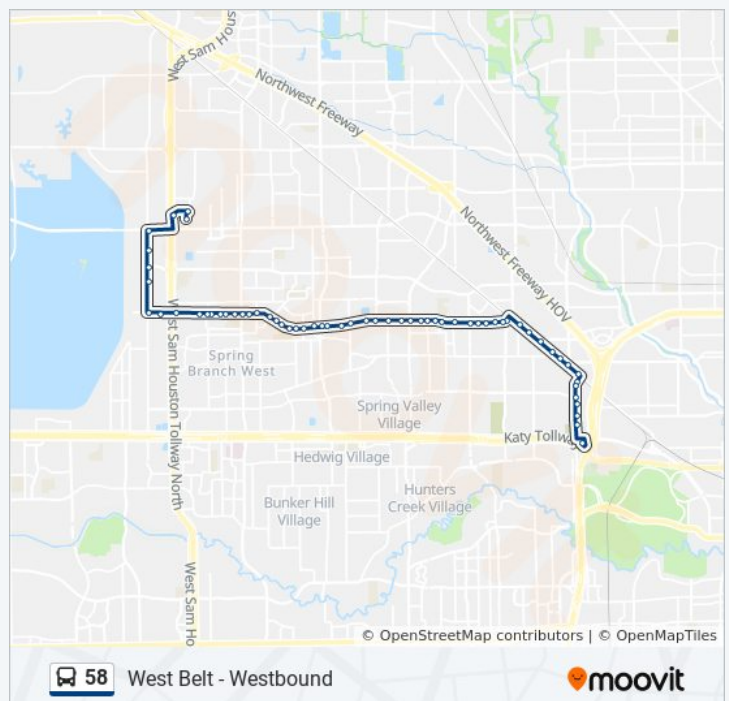

Direction: West Belt - Westbound

60 stops

[VIEW LINE SCHEDULE](#)

Northwest Transit Center - Platform 2
 Post Oak Rd @ Awty School Ln
 N Post Oak Rd @ Post Oak Green Ln
 Post Oak Rd @ Clarkson Ln
 N Post Oak Rd @ Westview Dr
 Post Oak Rd @ Westview Dr
 N Post Oak Rd @ Hempstead Hwy
 Hempstead Rd @ Post Oak Rd
 Hempstead Rd @ W 18th St
 Hempstead Rd @ Karbach St
 Hempstead Rd @ MC Allister Rd
 Hempstead Rd @ Dacoma St
 Hempstead Rd @ Fairway Park Dr
 Hempstead Rd @ Fairway Park Dr
 Hammerly Blvd @ Antoine Dr
 Hammerly Blvd @ Harland Dr
 Hammerly Blvd @ Woodvine Dr
 Hammerly Blvd @ Jacquelyn Dr
 Hammerly Blvd @ Johanna Dr
 Hammerly Blvd @ Wirt Rd
 Hammerly Blvd @ Spenwick Dr
 Hammerly Blvd @ Ridgecrest Dr

58 bus Time Schedule

West Belt - Westbound Route Timetable:

Sunday	6:00 AM - 9:00 PM
Monday	6:00 AM - 9:00 PM
Tuesday	6:00 AM - 9:00 PM
Wednesday	6:00 AM - 9:00 PM
Thursday	6:00 AM - 9:00 PM
Friday	6:00 AM - 9:00 PM
Saturday	6:00 AM - 9:00 PM

58 bus Info

Direction: West Belt - Westbound

Stops: 60

Trip Duration: 40 min

Line Summary:

Hammerly Blvd @ Ridgemore Dr
Hammerly Blvd @ Pech Rd
Hammerly Blvd @ Marnel Rd
Hammerly Blvd @ Bingle Rd
Hammerly Blvd @ Ojeman Rd
Hammerly Blvd @ Hollister Rd
Hammerly Blvd @ Hollister Rd
Hammerly Blvd @ Laverne St
Hammerly Blvd @ Peppermill Rd
Hammerly Blvd @ Bauer Dr
Hammerly Blvd @ Hoskins Dr
Hammerly Blvd @ Blalock Rd
Hammerly Blvd @ Campbell Rd
Hammerly Blvd @ Elmview Dr
Hammerly Blvd @ Crestdale Dr
Hammerly Blvd @ Parana Dr
Hammerly Blvd @ Elmgate Dr
Hammerly Blvd @ Eagle Rock Dr
Hammerly Blvd @ Rosefield Dr
Hammerly Blvd @ Teague Rd
Hammerly Blvd @ Teague Rd
Hammerly Blvd @ Gessner Rd
Hammerly Blvd @ Gessner Rd Mb1
Hammerly Blvd @ Gessner Rd
Hammerly Blvd @ Triway Ln
Hammerly Blvd @ Triway Ln MB
Hammerly Blvd @ Shadowdale Dr
Hammerly Blvd @ Shadowdale Dr
Hammerly Blvd @ Sam Houston Pkwy
Hammerly Blvd @ Kersten Dr
Hammerly Blvd @ Brittmoore Rd
Brittmoore Rd @ Alcott Dr
Brittmoore Rd @ Kempwood Dr