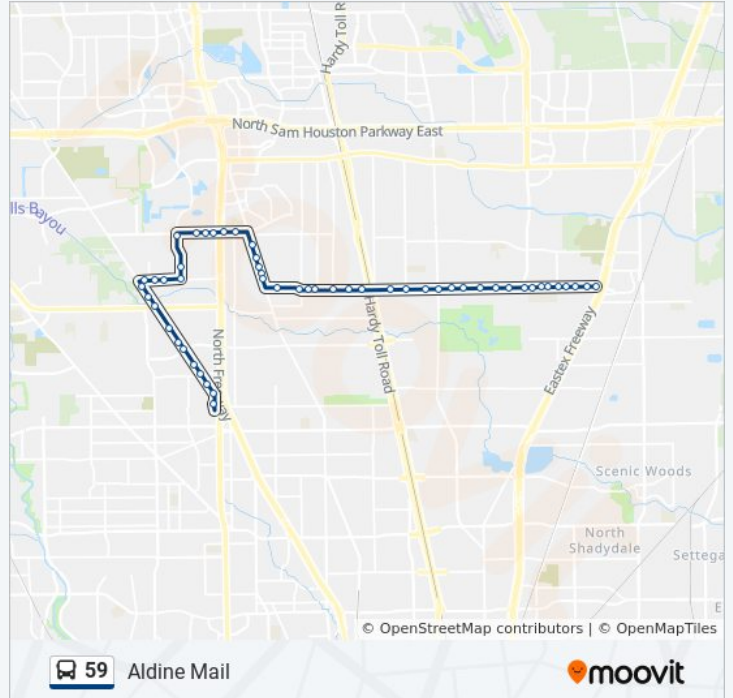

59 bus Info

Direction: Eastex Fwy - Eastbound

Stops: 56

Trip Duration: 32 min

Line Summary:

Aldine Mail Route Rd @ Us 59

Direction: N Shepherd P&R - Westbound

52 stops

Aldine Mail Route Rd @ Sweeney Rd

Aldine Mail Route Rd @ Henry Rd

Aldine Mail Route Rd @ Sellers Rd

Aldine Mail Route Rd @ Burtcliff St

Aldine Mail Route Rd @ Lillja Rd

Aldine Mail Route Rd @ Lillja Rd

Airline Dr @ Busch Dr

Airline Dr @ Holtman Ave

Airline Dr @ Blue Bell Rd

59 bus Time Schedule

N Shepherd P&R - Westbound Route Timetable:

Sunday	5:00 AM - 7:00 PM
Monday	5:00 AM - 9:00 PM
Tuesday	5:00 AM - 9:00 PM
Wednesday	5:00 AM - 9:00 PM
Thursday	5:00 AM - 9:00 PM
Friday	5:00 AM - 9:00 PM
Saturday	5:00 AM - 7:00 PM

59 bus Info

Direction: N Shepherd P&R - Westbound

Stops: 52

Trip Duration: 32 min

Line Summary:

Airline Dr @ Hamerick Rd

Airline Dr @ MC Farland Rd

West Rd @ Sweetwater Ln