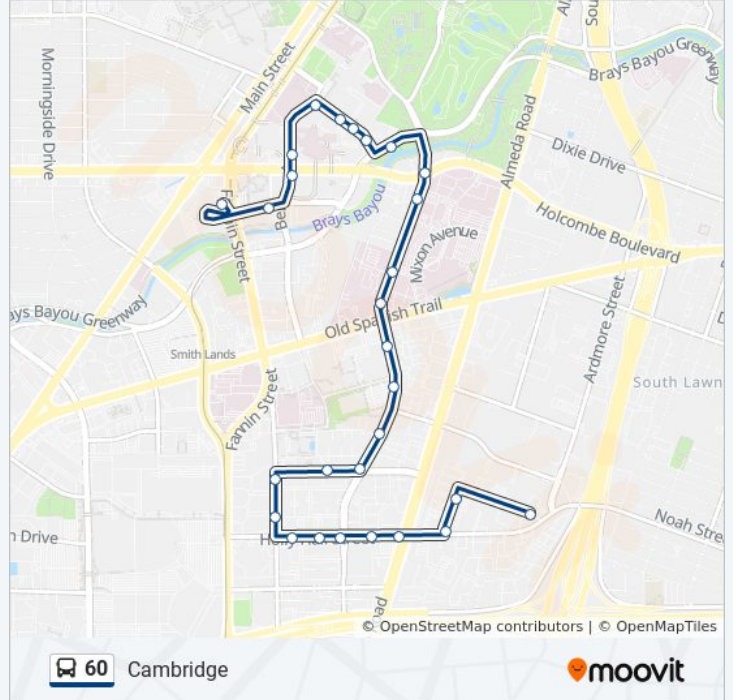

Use the Moovit App to find the closest 60 bus station near you and find out when is the next 60 bus arriving.

Direction: El Camino St - Southbound

28 stops

[VIEW LINE SCHEDULE](#)

Texas Medical Center Transit Center

60 bus Info

Direction: El Camino St - Southbound

Stops: 28

Trip Duration: 21 min

Line Summary:

Holly Hall St @ Knight Rd

Holly Hall St @ Cambridge St

Holly Hall St @ Cambridge St MB

Holly Hall St @ Alameda Rd

El Rio St @ Holly Hall St

El Rio St @ El Camino St

El Camino St @ Holly Hall St

Direction: Southeast Tc - Southbound

42 stops

[VIEW LINE SCHEDULE](#)

Texas Medical Center Transit Center

Pressler St @ Richard Jv Johnson Ave

Bertner Ave @ Holcombe Blvd

Bertner Ave @ Bates St

Bertner Ave @ Moursund St

Moursund St @ Md Anderson St

Moursund St @ Md Anderson St

Moursund St @ Lamar Fleming Ave

N Mac Gregor Way @ Moursund St