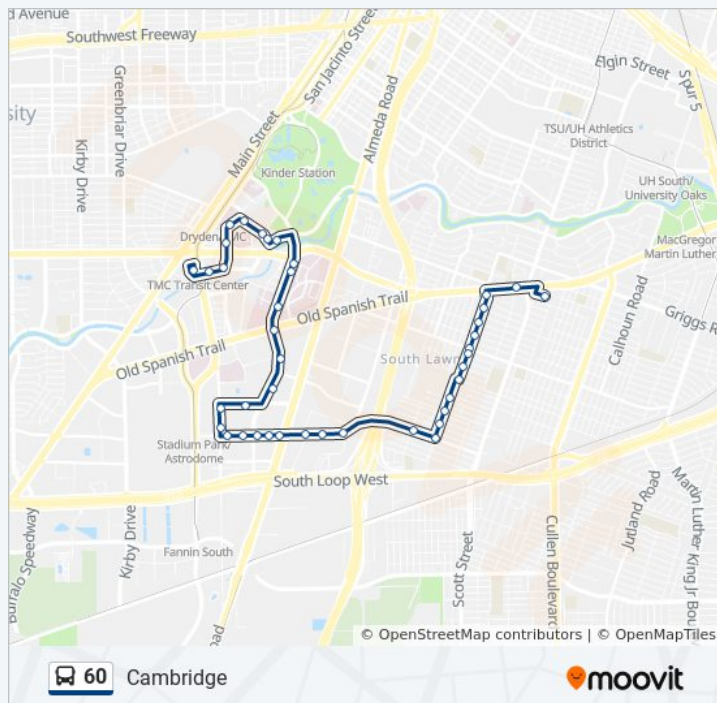

Pressler St @ Richard Jv Johnson Ave

Bertner Ave @ Holcombe Blvd

Bertner Ave @ Bates St

Bertner Ave @ Moursund St

Moursund St @ Md Anderson St

Moursund St @ Md Anderson St

Moursund St @ Lamar Fleming Ave

N Mac Gregor Way @ Moursund St

Cambridge St @ Butler Blvd

Cambridge St @ Woodbury St

Cambridge St @ Holcombe Blvd

Braeswood Blvd @ Mac Gregor Way

Moursund St @ Lamar Fleming Ave

Moursund St @ Lamar Fleming Ave

Moursund St @ Bertner Ave

Bertner Ave @ Wilkins St

Bertner Ave @ Bates St

60 bus Info

Direction: Tmc Tc - Northbound

Stops: 41

Trip Duration: 19 min

Line Summary:

Bertner Ave @ Pressler St

Pressler St @ Rjv Johnson MB