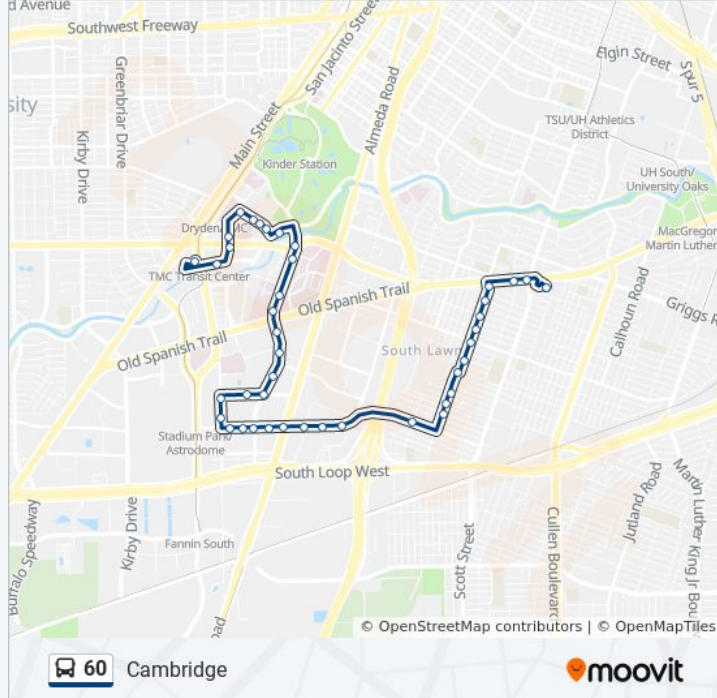

60 bus Info

Direction: Southeast Tc - Southbound

Stops: 42

Trip Duration: 31 min

Line Summary:

Knight Rd @ El Paseo St

Knight Rd @ Holly Hall St

Holly Hall St @ Knight Rd

Holly Hall St @ Knight Rd

Holly Hall St @ Cambridge St

Holly Hall St @ Cambridge St MB

Holly Hall St @ Alameda Rd

Holly Hall St @ El Rio St

Holly Hall St @ El Rio St

Holly Hall St @ El Mundo

Mainer St @ Springhill St

Tierwester St @ Mt Pleasant St

Tierwester St @ Corder St

Tierwester St @ Amos

Tierwester St @ Alice St

Tierwester St @ Wyoming St

Tierwester St @ Yellowstone Blvd

Tierwester St @ Daphne

Tierwester St @ Luca St

Tierwester St @ Alsace St

Tierwester St @ Old Spanish Trail

Old Spanish Trail @ La Salette St

Old Spanish Trail @ Scott St

Southeast Transit Center

Direction: Tmc Tc - Northbound

41 stops

[VIEW LINE SCHEDULE](#)