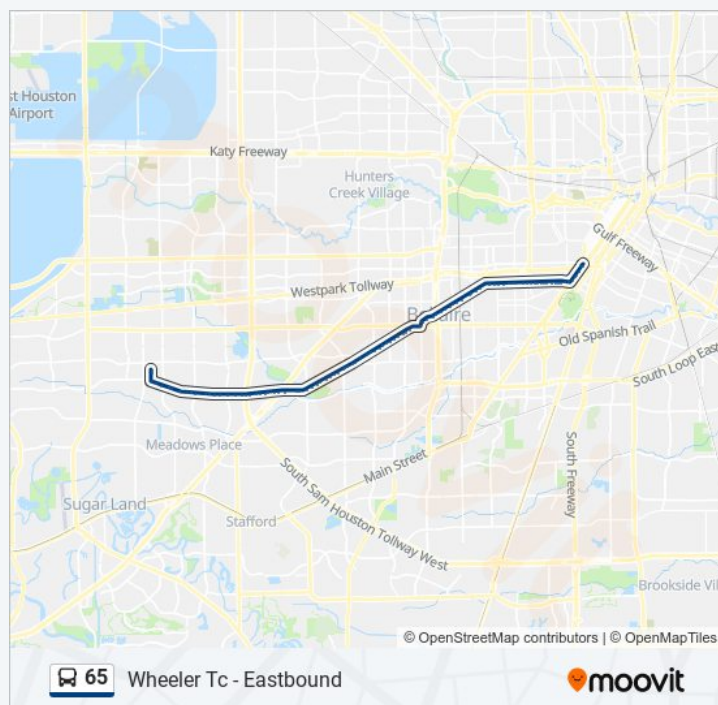

Bissonnet St @ Old Richmond Rd

Bissonnet St @ Beckford Dr

Bissonnet St @ Beckford Dr MB

Synott Rd @ Newbrook Dr

Synott Rd @ Beechnut St

Beckford @ Newbrook Layover

Direction: Wheeler Tc - Eastbound

97 stops

Bissonnet St @ Wilcrest Dr

Bissonnet St @ Boone Loop Rd

Bissonnet St @ Brooklet Dr

Bissonnet St @ Sam Houston Pkwy

Bissonnet St @ Sam Houston Pkwy

Bissonnet St @ Forum Park Dr

Bissonnet St @ Woodfair Dr

Bissonnet St @ Centre Pkwy

Bissonnet St @ Country Creek Dr MB

Bissonnet St @ Plainfield St

65 bus Time Schedule

Wheeler Tc - Eastbound Route Timetable:

Sunday	12:00 AM - 11:40 PM
Monday	12:00 AM - 11:30 PM
Tuesday	12:00 AM - 11:30 PM
Wednesday	12:00 AM - 11:30 PM
Thursday	12:00 AM - 11:30 PM
Friday	12:00 AM - 11:30 PM
Saturday	12:00 AM - 11:40 PM

65 bus Info

Direction: Wheeler Tc - Eastbound

Stops: 97

Trip Duration: 64 min

Line Summary:

Bissonnet St @ Southwest Freeway

Bissonnet St @ Southwest Freeway

Bissonnet St @ Braeswood Blvd