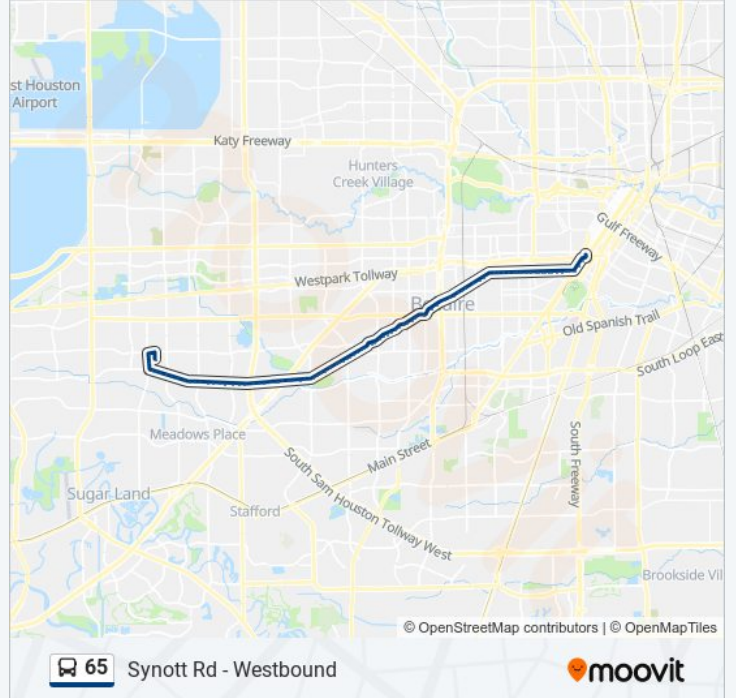

65 bus Info

Direction: Synott Rd - Westbound

Stops: 92

Trip Duration: 66 min

Line Summary:

Bissonnet St @ Mercer St
Bissonnet St @ Auden St
Bissonnet St @ College St
Bissonnet St @ Wesleyan St
Bissonnet St @ Community Dr
Bissonnet St @ Mulberry Ln
Bissonnet St @ Newcastle Dr
Bissonnet St @ Larch Ln
Bissonnet St @ Avenue B
Bissonnet St @ Wilmington Dr
Bissonnet St @ 1st St
Bissonnet St @ Locust St
Bellaire Transit Center
Bissonnet St @ Mapleridge St
Bissonnet St @ Chimney Rock Rd
Bissonnet St @ Chetwood Dr
Bissonnet St @ Alder Dr
Bissonnet St @ Atwell Dr
Bissonnet St @ Renwick Dr
Bissonnet St @ Mullins Dr
Bissonnet St @ Rampart St
Bissonnet St @ Ashcroft Dr
Bissonnet St @ Hillcroft Ave
Bissonnet St @ Dunlap St
Bissonnet St @ Braewick Dr
Bissonnet St @ Albacore Dr
Bissonnet St @ Beechnut St
Bissonnet St @ MC Avoy Dr
Bissonnet St @ MC Avoy Dr
Bissonnet St @ Fondren Rd
Bissonnet St @ Fondren Rd
Bissonnet St @ Cadawac Rd
Bissonnet St @ Bonhomme Rd

Bissonnet St @ Bonhomme Rd

Bissonnet St @ Braeburn Valley Dr

Bissonnet St @ Brae Acres Rd

Bissonnet St @ Wateka Dr

Bissonnet St @ Wateka Dr

Bissonnet St @ S Gessner Rd

Bissonnet St @ Braeburn Glen Blvd

Bissonnet St @ Braeburn Glen Blvd

Bissonnet St @ Braeswood Blvd

Bissonnet St @ Southwest Freeway

Bissonnet St @ Southwest Freeway

Bissonnet St @ Plainfield St

Bissonnet St @ Plainfield St

Bissonnet St @ Country Creek Dr

Bissonnet St @ Woodfair Dr

Bissonnet St @ Old Richmond Rd

Bissonnet St @ Beckford Dr

Bissonnet St @ Beckford Dr MB

Synott Rd @ Newbrook Dr

Synott Rd @ Beechnut St

Beckford @ Newbrook Layover

Direction: Wheeler Tc - Eastbound

97 stops