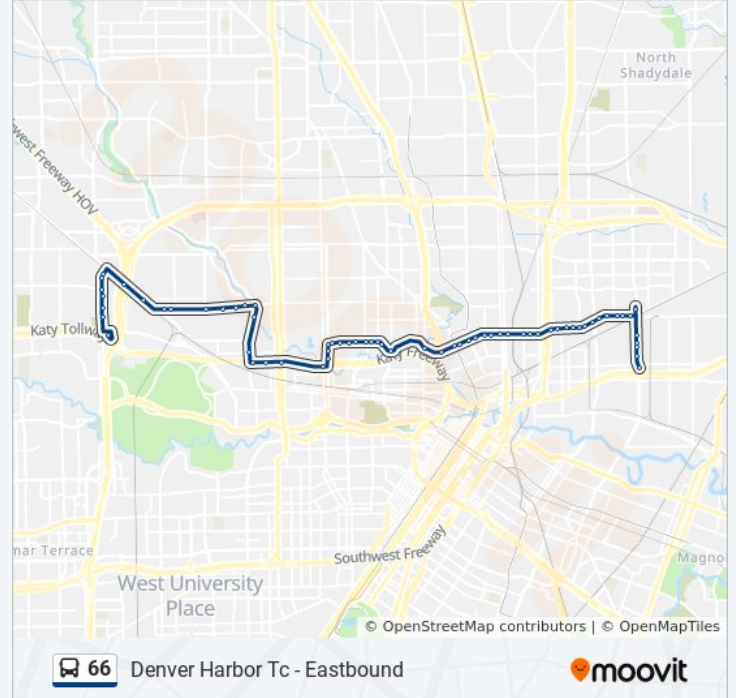

Liberty Rd @ Bringhurst St

Liberty Rd @ Pannell St

Liberty Rd @ Russell St

Liberty Rd @ Leffingwell St

Liberty Rd @ Waco St

Liberty Rd @ Wayne St

Liberty Rd @ Kashmere St

Liberty Rd @ Solo

Liberty Rd @ Clementine

Liberty Rd @ Erastus

Cushing St @ Lucille St

Lockwood Dr @ Suez St

Lockwood Dr @ Nichols

Lockwood Dr @ Mulvey St

Lockwood Dr @ Hershe St

Farmer St Eb @ 5th Wd Dnvr Hrb Transit Center

Direction: Northwest Tc - Westbound

63 stops

[VIEW LINE SCHEDULE](#)

Farmer St Eb @ 5th Wd Dnvr Hrb Transit Center

Lockwood Dr @ Hershe St

Lockwood Dr @ Mulvey St

Lockwood Dr @ Nichols

Lockwood Dr @ Suez St

Stops: 63

Trip Duration: 48 min

Line Summary:

Quitman St @ Stevens St

Quitman St @ West Rd

Quitman St @ West Rd MB

Quitman St @ Maury St

Quitman St @ MC Kee St