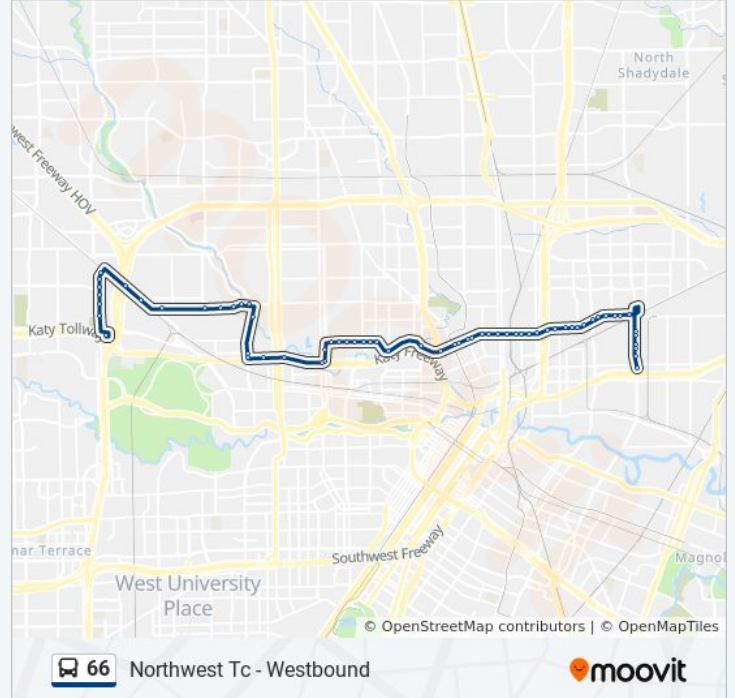

Stops: 63

Trip Duration: 48 min

Line Summary:

Quitman St @ Stevens St

Quitman St @ West Rd

Quitman St @ West Rd MB

Quitman St @ Maury St

Quitman St @ MC Kee St

White Oak Dr @ Watson St

White Oak Dr @ Michaux St

White Oak Dr @ Norhill St

White Oak Dr @ Studewood St

White Oak Dr @ Granberry St

White Oak Dr @ Oxford St

White Oak Dr @ Arlington St

White Oak Dr @ Harvard St

Heights Blvd @ W 5th St

Heights Blvd @ Katy Freeway

Katy Freeway @ Yale St

Katy Freeway @ Shepherd Dr

Katy Freeway @ Reinerman St

Katy Freeway @ Tc Jester Blvd

Tc Jester Blvd @ Larkin St

Tc Jester Blvd @ Cranston Ct

11th St @ Tc Jester Blvd

11th St @ Bryce St

11th St @ Shelterwood Dr

11th St @ Shirkmere Rd

W 11th St @ Ella Blvd

W 11th St @ Timber Grove Point MB

Hempstead Rd @ W 12th St

Hempstead Rd @ W Loop N