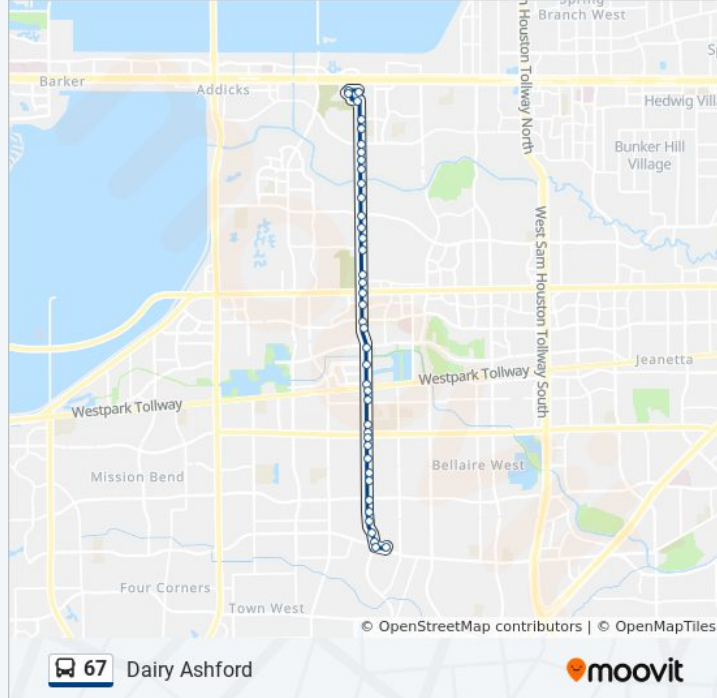

Direction: Addicks P&R - Northbound

42 stops

[VIEW LINE SCHEDULE](#)

- Dairy View Ln @ Bissonnet St
- Bissonnet St @ Dairy Ashford Rd
- Dairy Ashford Rd @ Brookglade Cir
- Dairy Ashford Rd @ Shannon Hills Dr
- Dairy Ashford Rd @ Newbrook Dr
- Dairy Ashford Rd @ Wellington Park
- Dairy Ashford Rd @ Beechnut St
- Dairy Ashford Rd @ Grand Cross Ln
- Dairy Ashford Rd @ Corona Ln
- Dairy Ashford Rd @ Wispwind Dr
- Dairy Ashford Rd @ Leader St
- Dairy Ashford Rd @ Bellaire Blvd
- Dairy Ashford Rd @ Bellaire Blvd
- Dairy Ashford Rd @ Rodeo Square Dr
- Dairy Ashford Rd @ High Star Dr
- Dairy Ashford Rd @ Alief Clodine Rd
- Dairy Ashford Rd @ Brant Rock Dr
- Dairy Ashford Rd @ Ashford Point Dr
- Dairy Ashford Rd @ Westpark Dr
- Dairy Ashford Rd @ Skymeadow Dr
- Dairy Ashford Rd @ Richmond Ave
- Dairy Ashford Rd @ Ashford Meadow D

Dairy Ashford Rd @ Whittington Dr

Dairy Ashford Rd @ Westella Dr

Dairy Ashford Rd @ Ashford Hills Dr

Dairy Ashford Rd @ Briar Forest Dr

Dairy Ashford Rd @ Ashford Pkwy

Dairy Ashford Rd @ Ashford Pkwy

Dairy Ashford Rd @ River Forest Dr

Dairy Ashford Rd @ Carolcrest Dr

Dairy Ashford Rd @ Broadgreen Dr

Dairy Ashford Rd @ Memorial Dr

Dairy Ashford Rd @ Perthshire Rd

Dairy Ashford Rd @ Fern Dr

Dairy Ashford Rd @ Barryknoll Ln

N Dairy Ashford Rd @ Katy Fwy Mb1

N Dairy Ashford Rd @ Katy Fwy Mb2

N Dairy Ashford Rd @ Eldridge Pkwy

Addicks Pr

Direction: Bissonnet St - Southbound

41 stops

[VIEW LINE SCHEDULE](#)

Addicks Pr

Dairy Ashford Rd @ Eldridge Pkwy