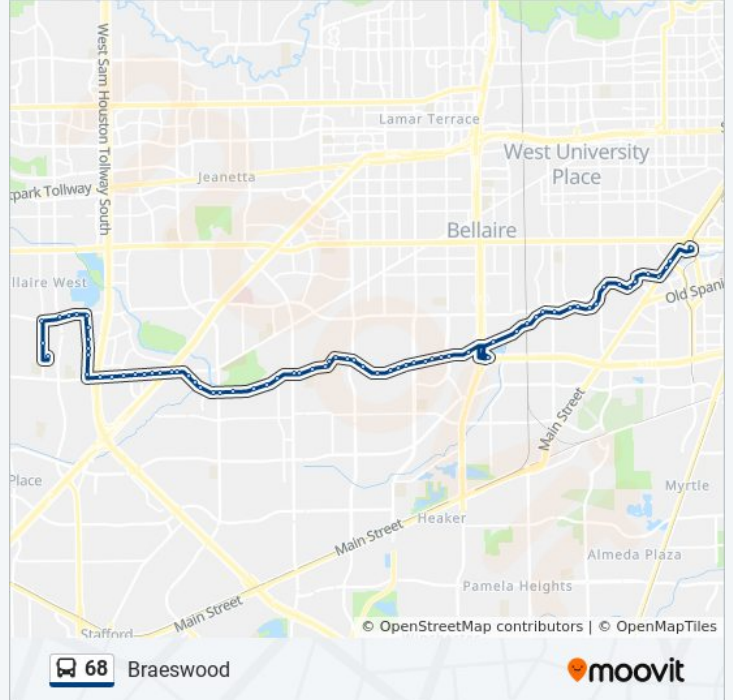

68 bus Info

Direction: Lee Clinic - Westbound

Stops: 70

Trip Duration: 53 min

Line Summary:

Braeswood Blvd @ Endicott Ln

Braeswood Blvd @ S Rice Ave

Braeswood Blvd @ Prichett Dr

Braeswood Blvd @ Fondren Rd

Braeswood Blvd @ Braesridge Dr

Braeswood Blvd @ Braes Bayou Dr

Braeswood Blvd @ Murray Brook Dr

Braeswood Blvd @ Braescreek Dr

Braeswood Blvd @ S Gessner Rd

Braeswood Blvd @ Gessner Rd

Braeswood Blvd @ Sapling Way

Braeswood Blvd @ Braeburn Glen Blvd

Braeswood Blvd @ Barger Rd

Bissonnet St @ Braeswood Blvd

Bissonnet St @ Southwest Freeway

Bissonnet St @ Southwest Freeway

Bissonnet St @ Plainfield St

Bissonnet St @ Plainfield St

Bissonnet St @ Country Creek Dr

Bissonnet St @ Woodfair Dr

Bissonnet St @ Forum Park Dr

Bissonnet St @ Sam Houston Pkwy

South Course Dr @ Bissonnet St MB

South Course Dr @ Evesborough Dr