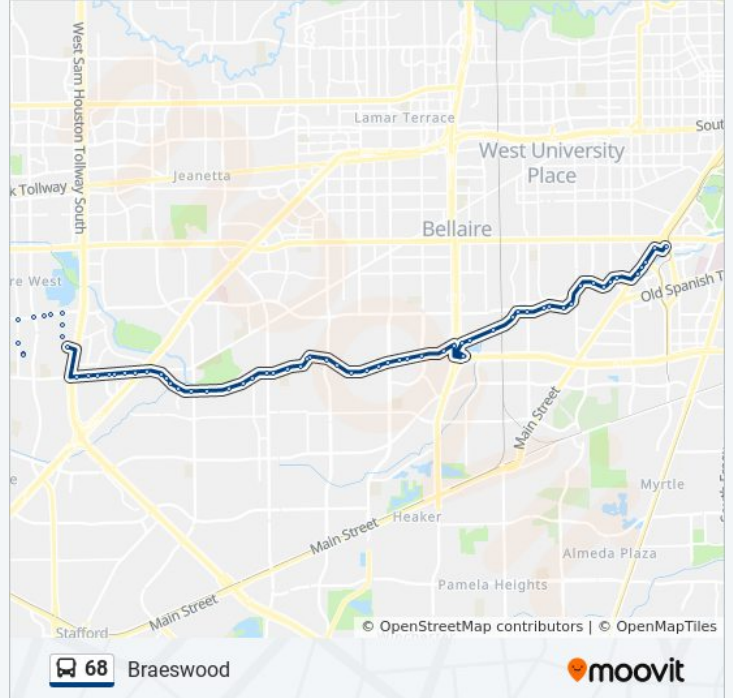

68 bus Info

Direction: Tmc Tc - Eastbound

Stops: 66

Trip Duration: 46 min

Line Summary:

Bissonnet St @ Woodfair Dr
Bissonnet St @ Centre Pkwy
Bissonnet St @ Country Creek Dr MB
Bissonnet St @ Plainfield St
Bissonnet St @ Southwest Freeway
Bissonnet St @ Southwest Freeway
Braeswood Blvd @ Honeywell Rd
Braeswood Blvd @ Barger Rd
Braeswood Blvd @ Braeburn Glen Blvd
Braeswood Blvd @ Sapling Way
Braeswood Blvd @ S Gessner Rd
Braeswood Blvd @ Braescreek Dr
Braeswood Blvd @ Murray Brook Dr
Braeswood Blvd @ Braesview Ln
Braeswood Blvd @ Braesridge Dr
Braeswood Blvd @ Fondren Rd
Braeswood Blvd @ Larkwood Dr
Braeswood Blvd @ Larkwood Dr
Braeswood Blvd @ Albury Dr
Braeswood Blvd @ Braeswood Blvd
Braeswood Blvd @ Braewick Dr
Braeswood Blvd @ Hillcroft Ave
Braeswood Blvd @ Pontiac Dr
Braeswood Blvd @ Mullins Dr
Braeswood Blvd @ Mullins Dr
Braeswood Blvd @ Braesmont Dr
Braeswood Blvd @ Chimney Rock Rd
Braeswood Blvd @ Moonlight Dr
Braeswood Blvd @ Ferris Dr
Braeswood Blvd @ S Rice Ave
Braeswood Blvd @ Endicott Ln
Braeswood Blvd @ W Loop S
West Loop Transit Center

Braeswood Blvd @ W Loop S
Braeswood Blvd @ Meyer Park Dr
Braeswood Blvd @ Greenwillow Dr
Braeswood Blvd @ Linkwood Dr
S Braeswood Blvd @ Linkwood Dr MB
S Braeswood Blvd @ Stella Link Rd
Braeswood Blvd @ Linkmeadow Ln
Braeswood Blvd @ Ilona Ln
Braeswood Blvd @ Bevlyn Dr
Braeswood Blvd @ Fairhope St
Braeswood Blvd @ Tilden St
Braeswood Blvd @ Greenbush Dr
Braeswood Blvd @ Braesmain Dr
Braeswood Blvd @ Kirby Dr
Braeswood Blvd @ Kirby Dr
Main St @ Morningside Dr
Main St @ Underwood Rd
Main St @ Greenbriar Dr
Main St @ Pressler St
Texas Medical Center Transit Center

Direction: West Belt - Westbound

66 stops

[VIEW LINE SCHEDULE](#)

Texas Medical Center Transit Center
Main St @ Greenbriar Dr
Main St @ Underwood Rd
Main St @ Morningside Dr
Braeswood Blvd @ Main St
Braeswood Blvd @ Kelving St
Braeswood Blvd @ Kirby Dr
Braeswood Blvd @ Braesmain Dr
Braeswood Blvd @ Greenbush Dr