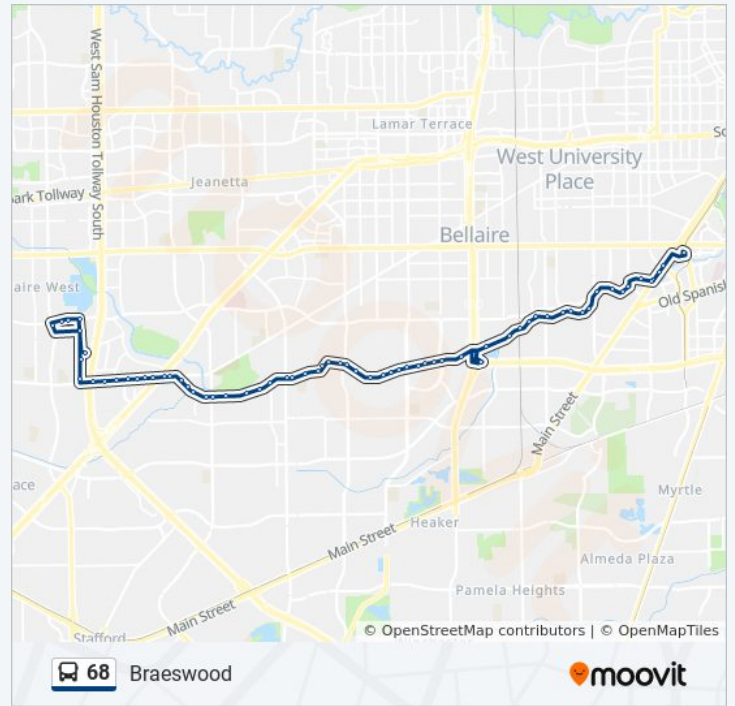

68 bus Info

Direction: West Belt - Westbound
Stops: 66

Braeswood Blvd @ Buffalo Speedway

Braeswood Blvd @ Fairhope St

Braeswood Blvd @ Bevlyn Dr

Braeswood Blvd @ Lookout Ct

Braeswood Blvd @ Linkmeadow Ln

S Braeswood Blvd @ Stella Link Rd

Braeswood Blvd @ S Rice Ave

Braeswood Blvd @ Prichett Dr

Braeswood Blvd @ Ferris Dr

Braeswood Blvd @ Moonlight Dr

Braeswood Blvd @ Chimney Rock Rd

Braeswood Blvd @ Braesmont Dr

Braeswood Blvd @ Burdine St

Braeswood Blvd @ Burdine St

Braeswood Blvd @ Mullins Dr

Braeswood Blvd @ Pontiac Dr

Braeswood Blvd @ Hillcroft Ave

Braeswood Blvd @ Dunlap St

Braeswood Blvd @ Braewick Dr

N Braeswood Blvd @ S Braeswood Blvd

Braeswood Blvd @ Albury Dr

Braeswood Blvd @ Bob White Dr

Braeswood Blvd @ Larkwood Dr

Braeswood Blvd @ Fondren Rd

Braeswood Blvd @ Braesridge Dr

Braeswood Blvd @ Braes Bayou Dr

Trip Duration: 49 min
Line Summary:

Braeswood Blvd @ Murray Brook Dr

Braeswood Blvd @ Braescreek Dr