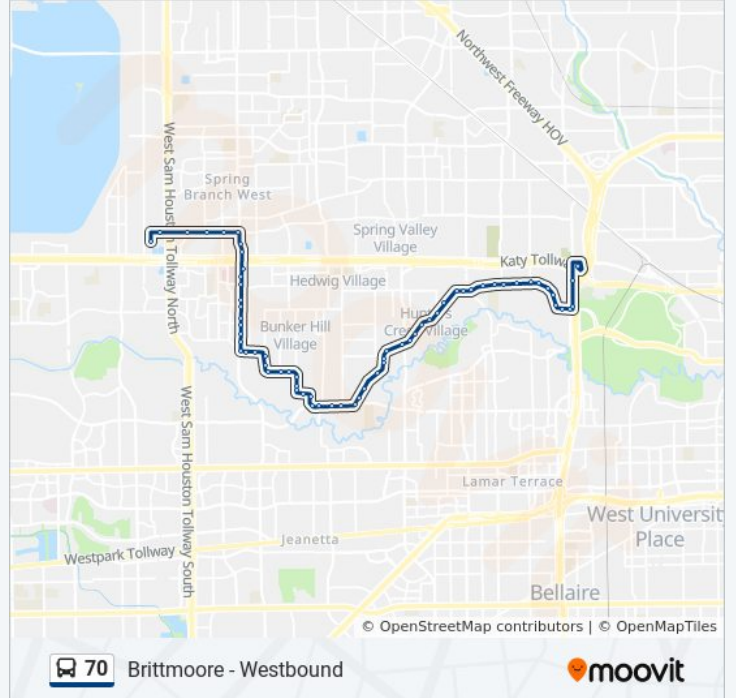

**Direction: Brittmoore - Westbound**

65 stops

[VIEW LINE SCHEDULE](#)

- Northwest Transit Center - Platform
- N Post Oak Rd @ Katy Fwy
- N Post Oak Rd @ Memorial Dr
- Memorial Dr @ Post Oak Ln
- Memorial Dr @ Pinehaven Dr
- Memorial Dr @ Carnarvon Dr
- Memorial Dr @ Chatsworth Dr
- Memorial Dr @ Holy Rood Ln
- Memorial Dr @ Buckingham Dr
- Memorial Dr @ Silber Rd
- Memorial Dr @ Friar Tuck Ln
- Memorial Dr @ Antoine Dr
- Memorial Dr @ International Blvd
- Memorial Dr @ Saddlebrook Ln
- Memorial Dr @ Chimney Rock Rd
- Memorial Dr @ Longwoods Ln
- Memorial Dr @ Lindenwood Dr
- Memorial Dr @ Creekside Dr
- Memorial Dr @ Hunters Way Ct
- Memorial Dr @ Thamer Ln
- Memorial Dr @ Hunters Grove Ln
- Memorial Dr @ Saddlewood Ln

**70 bus Info**

**Direction:** Brittmoore - Westbound

**Stops:** 65

**Trip Duration:** 36 min

**Line Summary:**

Memorial Dr @ Saddle Creek Dr  
Memorial Dr @ Voss Rd  
Memorial Dr @ Bryn Mawr Cir  
Memorial Dr @ Greenbay  
Memorial Dr @ S Country Squire St  
Memorial Dr @ Lacewood Ln  
Memorial Dr @ Wickwood Dr  
Memorial Dr @ W Merrie Way Ln  
Memorial Dr @ San Felipe Rd  
Memorial Dr @ Piney Point Rd  
Memorial Dr @ Heritage Oaks Ln  
Memorial Dr @ Blalock Rd  
Memorial Dr @ Briar Forest Dr  
Memorial Dr @ Branch Bend Dr  
Memorial Dr @ Mayerling Dr  
Memorial Dr @ Sandalwood Dr  
Memorial Dr @ Providence Prk  
Memorial Dr @ Durette Dr  
Memorial Dr @ Belin Manor Dr  
Memorial Dr @ Knipp Rd  
Memorial Dr @ Hibur Dr  
Memorial Dr @ Clarendon Ln  
Memorial Dr @ Steppingstone Ln  
Memorial Dr @ Stoney Creek Dr  
Memorial Dr @ Warrenton Dr  
Memorial Dr @ Gessner Rd  
Gessner Rd @ Beauregard Dr  
Gessner Rd @ Boheme Dr  
Gessner Rd @ Old Oaks Dr  
Gessner Rd @ Cobblestone Dr  
Gessner Rd @ Taylorcrest Rd  
Gessner Rd @ Perthshire Rd  
Gessner Rd @ Kingside Ln