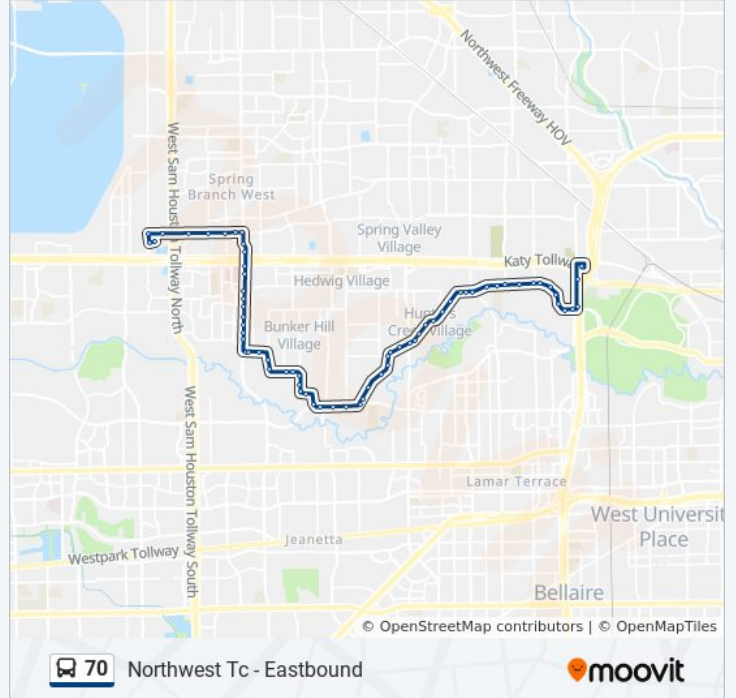

**Direction: Northwest Tc - Eastbound**

67 stops

[VIEW LINE SCHEDULE](#)

Business Center @ Westview Cir  
Westview Cir @ Brittmoore Rd  
Brittmoore Rd @ Westview Dr  
Westview Dr @ Clarborough  
Westview Dr @ Lumpkin Rd  
Westview Dr @ Shadowdale Dr  
Westview Dr @ Conrad Sauer Dr  
Westview Dr @ Conrad Sauer Dr MB  
Westview Dr @ Gessner Rd  
Gessner Rd @ Westview Dr  
Gessner Rd @ Katy Freeway  
Gessner Rd @ Katy Freeway  
Gessner Rd @ Katy Freeway MB  
Gessner Rd @ Barryknoll Ln  
Gessner Rd @ Perthshire Rd  
Gessner Rd @ Taylorcrest Rd  
Gessner Rd @ Cobblestone Dr  
Gessner Rd @ Old Oaks Dr  
Gessner Rd @ Boheme Dr

**70 bus Info**

**Direction:** Northwest Tc - Eastbound

**Stops:** 67

**Trip Duration:** 36 min

**Line Summary:**

Gessner Rd @ Beauregard Dr  
Memorial Dr @ Gessner Rd  
Memorial Dr @ Warrenton Dr  
Memorial Dr @ Stoney Creek Dr  
Memorial Dr @ Chatam Ln  
Memorial Dr @ Hickory Ridge Ct  
Memorial Dr @ Chapel Belle Ln  
Memorial Dr @ Belin Manor Dr  
Memorial Dr @ Durette Dr  
Memorial Dr @ Longleaf Ln  
Memorial Dr @ Sandalwood Dr  
Memorial Dr @ Mayerling Dr  
Memorial Dr @ Briar Forest Dr  
Memorial Dr @ Memorial Point Ln  
Memorial Dr @ Millbrook St  
Memorial Dr @ Radney Rd  
Memorial Dr @ San Felipe Rd  
Memorial Dr @ Merrie Way Ln  
Memorial Dr @ Tynewood Dr  
Memorial Dr @ Wickway  
Memorial Dr @ Walwick Dr  
Memorial Dr @ Greenbay  
Memorial Dr @ Bryn Mawr Cir  
Memorial Dr @ Willowend Dr  
Memorial Dr @ Voss Rd  
Memorial Dr @ Saddle Creek Dr  
Memorial Dr @ Saddlewood Ln  
Memorial Dr @ Hunters Grove Ln  
Memorial Dr @ Thamer Ln  
Memorial Dr @ Timberwilde Dr  
Memorial Dr @ Three Corners Dr  
Memorial Dr @ Lindenwood Dr  
Memorial Dr @ Longwoods Ln

Memorial Dr @ Chimney Rock Rd

Memorial Dr @ Saddlebrook Ln

Memorial Dr @ International Blvd

Memorial Dr @ Antoine Dr

Memorial Dr @ Friar Tuck Ln

Memorial Dr @ Silber Rd

Memorial Dr @ Buckingham Dr

Memorial Dr @ Holy Rood Ln