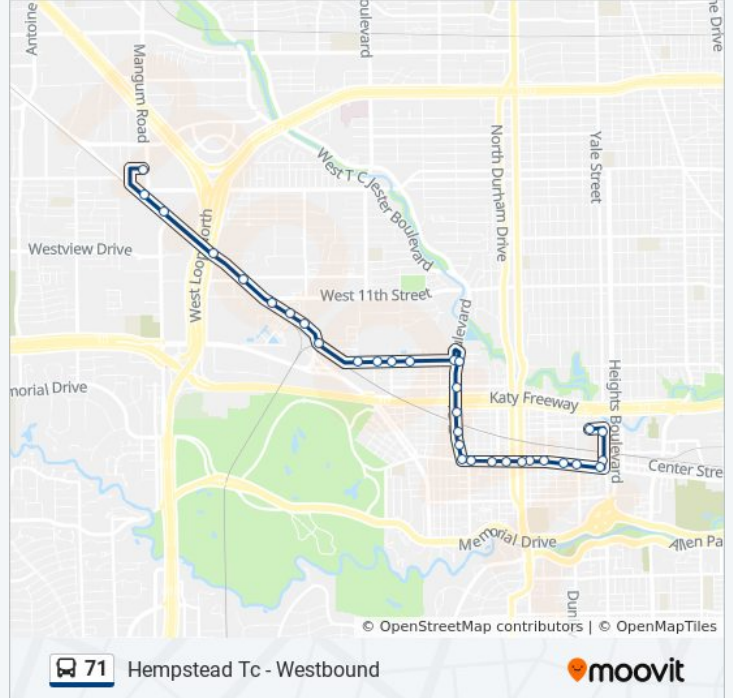

Direction: Hempstead Tc - Westbound

32 stops

[VIEW LINE SCHEDULE](#)

- Koehler St @ Bass St
- Yale St @ Koehler St
- Yale St @ Center St
- Washington Ave @ Yale St
- Washington Ave @ Bonner St
- Washington Ave @ Thompson St
- Washington Ave @ Patterson St
- Washington Ave @ Parker St
- Washington Ave @ Shepherd Dr
- Washington Ave @ Sandman St
- Washington Ave @ Reinerman St
- Washington Ave @ Detering
- Washington Ave @ Tc Jester Blvd
- Tc Jester Blvd @ Schuler St
- Tc Jester Blvd @ Allen St
- Tc Jester Blvd @ Nolda St
- Tc Jester Blvd @ Larkin St
- Tc Jester Blvd @ Kansas St
- Tc Jester Blvd @ Kansas St
- Kansas St @ Arabelle St
- Kansas St @ Sherwin St
- Kansas St @ Langston St

71 bus Info

Direction: Hempstead Tc - Westbound

Stops: 32

Trip Duration: 22 min

Line Summary:

Kansas St @ Maxroy St
 Kansas St @ Eureka Rd
 Hempstead Rd @ Kansas St
 Hempstead Rd @ Kansas St MB
 Hempstead Rd @ W 11th St
 Hempstead Rd @ W 12th St
 Hempstead Rd @ W Loop N
 Hempstead Rd @ Post Oak Rd
 Hempstead Rd @ W 18th St
 20th St @ Mangum Rd

Direction: Yale St - Eastbound

25 stops

[VIEW LINE SCHEDULE](#)

20th St @ Mangum Rd
 Mangum Rd @ W 18th St
 Hempstead Rd @ Post Oak Rd
 Hempstead Rd @ W Loop N
 Hempstead Rd @ W 12th St
 Hempstead Rd @ W 11th St
 Hempstead Rd @ W 11th St MB
 Hempstead Rd @ Kansas St
 Kansas St @ Eureka
 Kansas St @ Maxroy St
 Kansas St @ Sherwin St
 Kansas St @ Sherwin St
 Kansas St @ Arabelle St
 Kansas St @ Tc Jester Blvd
 Tc Jester Blvd @ Larkin St
 Tc Jester Blvd @ Nolda St
 Tc Jester Blvd @ Allen St
 Tc Jester Blvd @ Schuler St

71 bus Info

Direction: Yale St - Eastbound

Stops: 25

Trip Duration: 22 min

Line Summary: