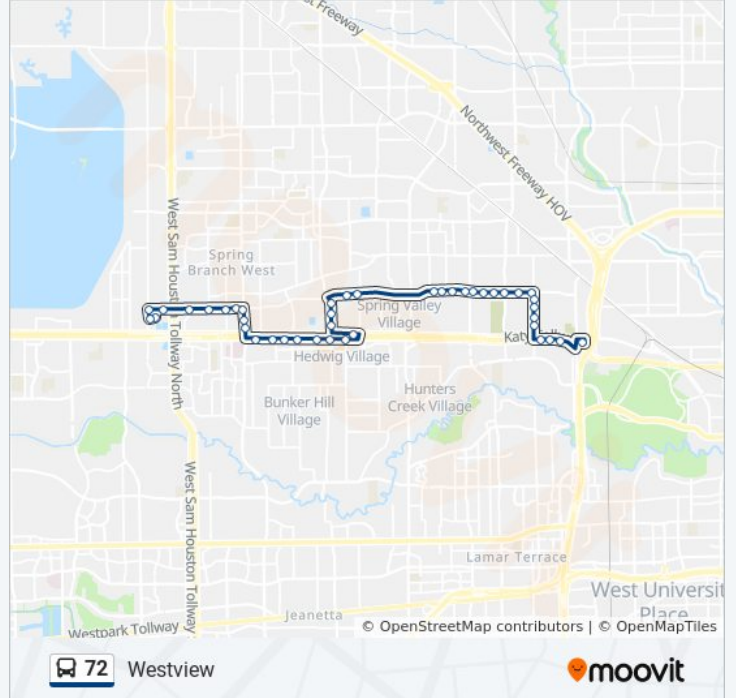

**Direction: Brittmoore - Westbound**

33 stops

[VIEW LINE SCHEDULE](#)

- Northwest Transit Center - Platform 2
- Katy Freeway @ Post Oak Rd MB
- Katy Freeway @ Silber Rd
- Silber Rd @ Shavelson St
- Silber Rd @ Hartland St
- Silber Rd @ Hartland St
- Silber Rd @ Rolla St
- Westview Dr @ Silber Rd
- Westview Dr @ Afton St
- Westview Dr @ Antoine Dr
- Westview Dr @ Woodvine Dr
- Westview Dr @ Regalia Ct MB
- Westview Dr @ Wirt Rd
- Westview Dr @ Wirt Rd
- Westview Dr @ Bridle Spur Ln
- Westview Dr @ Lynnview Dr
- Westview Dr @ Pech Rd
- Westview Dr @ Campbell Rd
- Westview Dr @ Anne St
- Blalock Rd @ Westview Dr
- Blalock Rd @ Westview Dr
- Blalock Rd @ Katy Freeway

**72 bus Info**

**Direction:** Northwest Tc - Eastbound

**Stops:** 42

**Trip Duration:** 30 min

**Line Summary:**

Katy Freeway @ Anne St  
 Blalock Rd @ Cedar Post Ln  
 Blalock Rd @ Cedar Post Ln  
 Blalock Rd @ Westview Dr  
 Westview Dr @ Anne St  
 Westview Dr @ Campbell Rd  
 Westview Dr @ Pech Rd  
 Westview Dr @ Friarcreek Ln  
 Westview Dr @ Bridle Spur Ln  
 Westview Dr @ Glenmore Forest  
 Westview Dr @ Wirt Rd  
 Westview Dr @ Wirt Rd  
 Westview Dr @ Woodvine Dr  
 Westview Dr @ Antoine Dr  
 Westview Dr @ Afton St  
 Westview Dr @ Silber Rd  
 Silber Rd @ Rolla St  
 Silber Rd @ Rolla St MB  
 Silber Rd @ Hartland St  
 Silber Rd @ Shavelson St  
 Katy Freeway @ Silber Rd  
 Katy Freeway @ Buckingham Dr  
 Katy Freeway @ Memorial Woods Dr  
 Northwest Transit Center - Platform 2