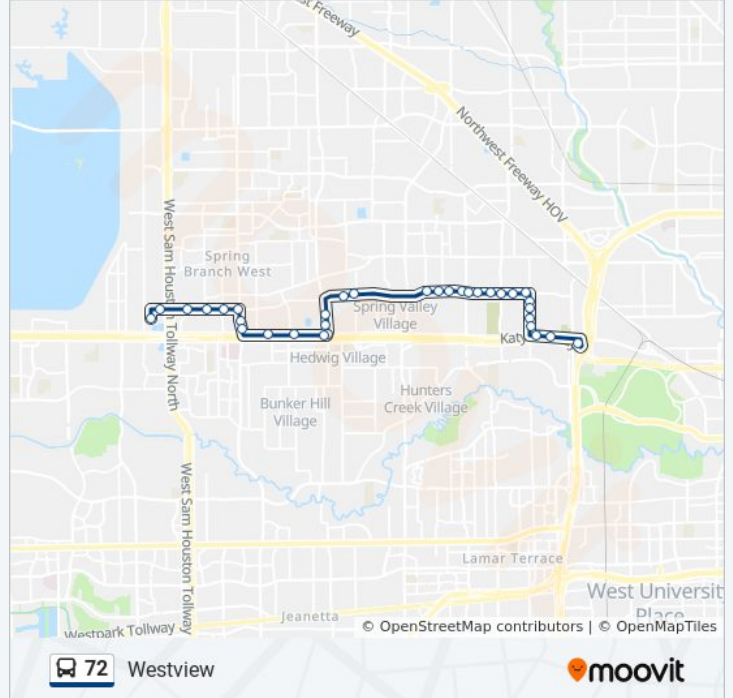

**Direction: Brittmoore - Westbound**

33 stops

[VIEW LINE SCHEDULE](#)

- Northwest Transit Center - Platform 2
- Katy Freeway @ Post Oak Rd MB
- Katy Freeway @ Silber Rd
- Silber Rd @ Shavelson St
- Silber Rd @ Hartland St
- Silber Rd @ Hartland St
- Silber Rd @ Rolla St
- Westview Dr @ Silber Rd
- Westview Dr @ Afton St
- Westview Dr @ Antoine Dr
- Westview Dr @ Woodvine Dr
- Westview Dr @ Regalia Ct MB
- Westview Dr @ Wirt Rd
- Westview Dr @ Wirt Rd
- Westview Dr @ Bridle Spur Ln
- Westview Dr @ Lynnview Dr
- Westview Dr @ Pech Rd
- Westview Dr @ Campbell Rd
- Westview Dr @ Anne St
- Blalock Rd @ Westview Dr
- Blalock Rd @ Westview Dr
- Blalock Rd @ Katy Freeway

**72 bus Info**

**Direction:** Brittmoore - Westbound

**Stops:** 33

**Trip Duration:** 30 min

**Line Summary:**

Katy Freeway @ Blalock Rd  
 Katy Freeway @ Bunker Hill Rd  
 Katy Freeway @ Witte Rd  
 Gessner Rd @ Katy Freeway  
 Gessner Rd @ Old Katy Rd  
 Westview Dr @ Gessner Rd  
 Westview Dr @ Conrad Sauer Dr  
 Westview Dr @ Shadowdale Dr  
 Westview Dr @ Lumpkin Rd  
 Westview Dr @ Clarborough  
 Business Center @ Westview Cir

**Direction: Northwest Tc - Eastbound**

42 stops

[VIEW LINE SCHEDULE](#)

Business Center @ Westview Cir  
 Westview Cir @ Brittmoore Rd  
 Brittmoore Rd @ Westview Dr  
 Westview Dr @ Clarborough  
 Westview Dr @ Lumpkin Rd  
 Westview Dr @ Shadowdale Dr  
 Westview Dr @ Conrad Sauer Dr  
 Westview Dr @ Conrad Sauer Dr MB  
 Westview Dr @ Gessner Rd  
 Gessner Rd @ Westview Dr  
 Gessner Rd @ Katy Freeway  
 Katy Freeway @ Gessner Rd  
 Katy Freeway @ Memorial City Way  
 Katy Freeway @ Memorial City Way  
 Katy Freeway @ Ball Chase  
 Katy Freeway @ Mustang Ln  
 Katy Freeway @ Echo Ln  
 Katy Freeway @ Piney Point Rd