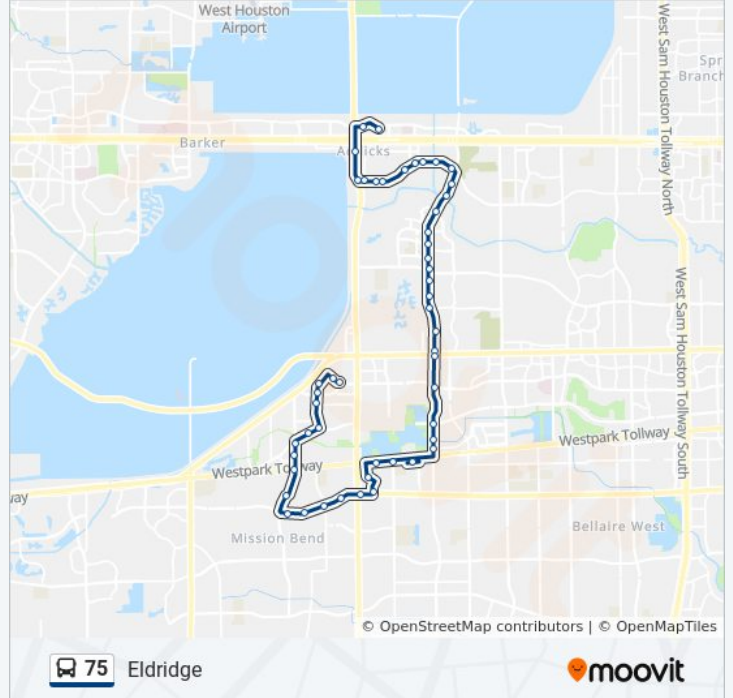

Direction: Addicks P&R - Northbound

50 stops

[VIEW LINE SCHEDULE](#)

- Richmond Ave @ S Richmond Ave
- Richmond Ave @ Caseta Dr
- Greencrest Dr @ Caseta Dr
- Greencrest Dr @ S Richmond Ave
- Greencrest Dr @ Branch Forest Dr
- Greencrest Dr @ Westpark Dr
- Westpark Dr @ Green Crest Dr
- Addicks Clodine Rd @ Westpark Dr
- Addicks Clodine Rd @ Manordale Dr
- Addicks Clodine Rd @ Alief Clodine*
- Addicks Clodine Rd @ Cabildo Dr
- Bellaire Blvd @ Corta Calle Dr
- Bellaire Blvd @ Mission Bay Dr
- Bellaire Blvd @ Winkleman Rd
- Bellaire Blvd @ Mission Bell Dr
- Bellaire Blvd @ Sh 6 MB
- Tres Lagunas Dr @ Bellaire
- Sierra Blanca Dr @ Presidio Square*
- Alief Clodine Rd @ Tres Lagunas Dr
- Alief Clodine Rd @ Howell Sugarland
- Mission Bend Transit Center
- Eldridge Pkwy @ Ashford Point Dr

75 bus Info

Direction: Addicks P&R - Northbound

Stops: 50

Trip Duration: 52 min

Line Summary:

Eldridge Pkwy @ Chipman Glen Dr
 Eldridge Pkwy @ Westpark Dr
 Eldridge Pkwy @ Richmond Ave
 Eldridge Pkwy @ Westheimer Rd
 Eldridge Pkwy @ Westheimer Rd
 Eldridge Pkwy @ Rincon Dr
 Eldridge Pkwy @ Whittington Dr
 Eldridge Pkwy @ Cresent Plaza South
 Eldridge Pkwy @ Cresent Plaza North
 Eldridge Pkwy @ Briar Forest Dr
 Eldridge Pkwy @ Westerloch Dr
 Eldridge Pkwy @ Brimhurst Dr
 Eldridge Pkwy @ Sandbridge Dr
 Eldridge Pkwy @ Enclave Pkwy
 Eldridge Pkwy @ Buffalo Bayou Prk
 Eldridge Pkwy @ Memorial Dr
 Memorial Dr @ Turkey Creek Dr
 Memorial Dr @ Memorial Mews Dr
 Memorial Dr @ Walkwood Dr
 Memorial Dr @ Westlake Park Blvd
 Memorial Dr @ Barkers Landing Rd
 Memorial Dr @ Crossroads Dr
 Memorial Dr @ Fleetwood Place Dr
 Memorial Dr @ Addicks Howell Rd
 Memorial Dr @ Sh 6
 Sh 6 @ Grisby Rd
 Park Row Rd @ Sh 6 Hwy
 Addicks Pr

Direction: West Oaks Mall - Southbound

50 stops

[VIEW LINE SCHEDULE](#)

Addicks Pr

75 bus Time Schedule

West Oaks Mall - Southbound Route Timetable:

Sunday	6:40 AM - 8:40 PM
Monday	5:40 AM - 8:40 PM

Park Row Rd @ Park And Ride Dr MB