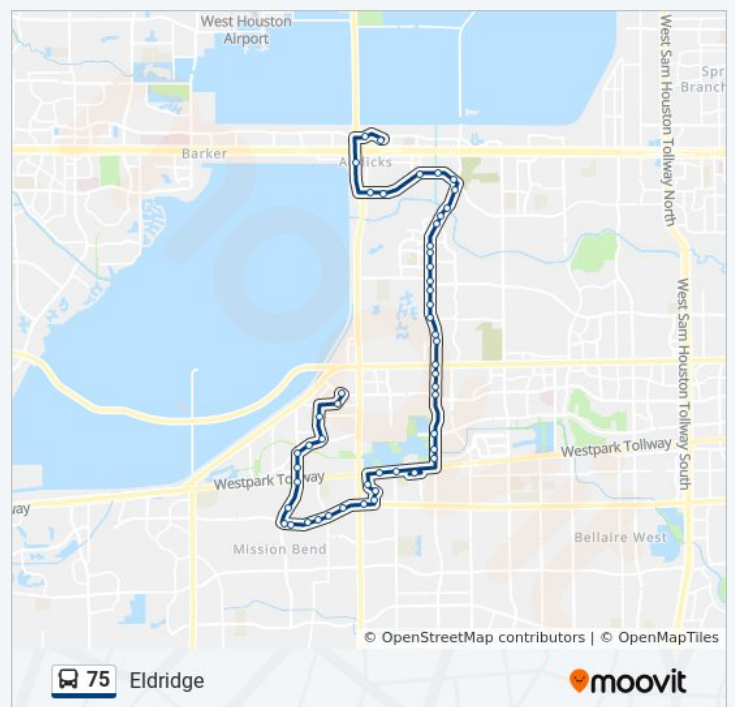

Eldridge Pkwy @ Richmond Ave

Eldridge Pkwy @ Westpark Dr

Eldridge Pkwy @ Chipman Glen Dr

Eldridge Pkwy @ Ashford Point Dr

Mission Bend Transit Center

Alief Clodine Rd @ Howell Sugarland

Alief Clodine Rd @ Tres Lagunas Dr

Sierra Blanca Dr @ Presidio Square

Rio Bonito Rd @ Tres Lagunas Dr

Tres Lagunas Dr @ Rio Bonito Rd

Tuesday	5:40 AM - 8:40 PM
Wednesday	5:40 AM - 8:40 PM
Thursday	5:40 AM - 8:40 PM
Friday	5:40 AM - 8:40 PM
Saturday	6:40 AM - 8:40 PM

75 bus Info

Direction: West Oaks Mall - Southbound

Stops: 50

Trip Duration: 52 min

Line Summary:

Bellaire Blvd @ Sh 6

Bellaire Blvd @ Mission Bell Dr

Bellaire Blvd @ Winkleman Rd