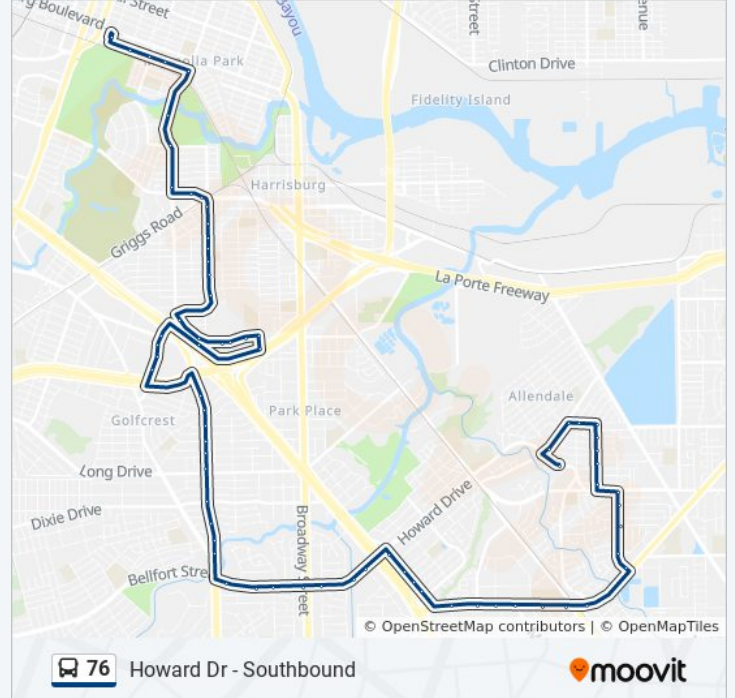

### 76 bus Info

**Direction:** Howard Dr - Southbound

**Stops:** 71

**Trip Duration:** 51 min

**Line Summary:**

Office City Dr @ Berkley

Berkley @ S Loop E

Gulf Freeway @ Evergreen Dr

Belfort Ave @ Glenloch Dr

Belfort Ave @ Broadway St

Belfort Ave @ Glen Valley Dr

Belfort Ave @ Glencrest St

Belfort Ave @ Stone St

Winkler Dr @ Barkley Dr

Winkler Dr @ Elrod

Winkler Dr @ Bendell St

Winkler Dr @ Garland Dr

Winkler Dr @ Easthaven Blvd

Winkler Dr @ Brookglen Dr

Winkler Dr @ Surrey Square

Winkler Dr @ Main St

Winkler Dr @ State St

Winkler Dr @ Galveston Rd

S Richey St @ Forest Oaks Blvd

Woodbine St @ Primrose Ave

Woodbine St @ Woodlark

Woodbine St @ El Buey Way

El Buey Way @ Forest Oaks Blvd

El Buey Way @ Ahrens St

Ahrens St @ Oriole

Howard Dr @ Sweetbriar St