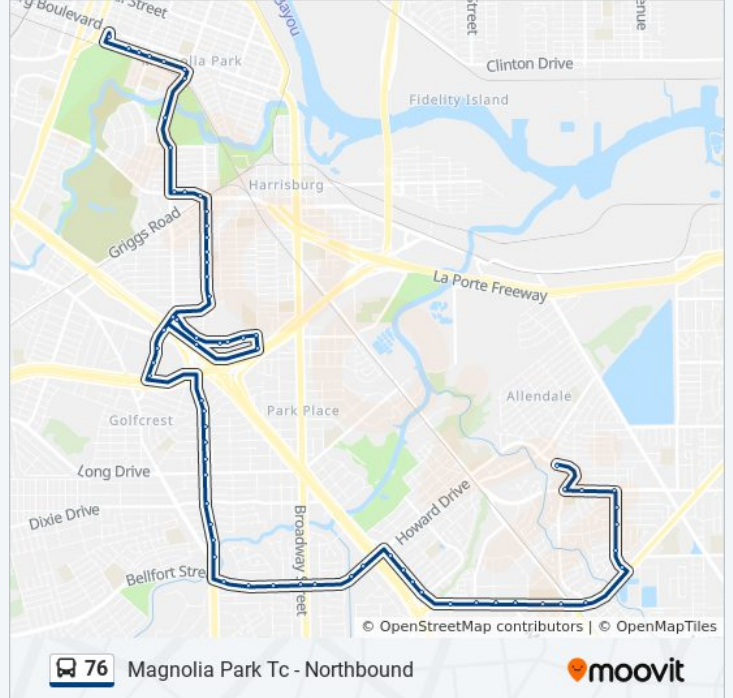

### 76 bus Info

**Direction:** Howard Dr - Southbound

**Stops:** 71

**Trip Duration:** 51 min

**Line Summary:**

Office City Dr @ Berkley

Berkley @ S Loop E

Gulf Freeway @ Evergreen Dr

### 76 bus Info

**Direction:** Magnolia Park Tc - Northbound

**Stops:** 69

**Trip Duration:** 46 min

**Line Summary:**

Winkler Dr @ Brookglen Dr  
Winkler Dr @ Easthaven Blvd  
Winkler Dr @ Garland Dr  
Winkler Dr @ Bendell St  
Winkler Dr @ Elrod  
Winkler Dr @ Barkley Dr  
Bellfort Ave @ Stone St  
Bellfort Ave @ Stone St  
Bellfort Ave @ Broadway St  
Bellfort Ave @ Broadway St  
Bellfort Ave @ Glenloch Dr  
Bellfort Ave @ Glenloch Dr  
Bellfort Ave @ Telephone Rd  
Reveille St @ Telephone Rd  
Reveille St @ Westover St  
Reveille St @ Oak Vista St  
Reveille St @ Dixie Dr  
Reveille St @ Park Place Blvd  
Reveille St @ Kingsley St  
Reveille St @ Joplin St  
Reveille St @ Greendowns St  
Reveille St @ Thurow St  
Reveille St @ Arnim St  
Woodridge Dr @ S Loop E  
Woodridge Dr @ Gulfgate Center  
Woodridge Dr @ Village Way  
Woodridge Dr @ Gulf Freeway  
Woodridge Dr @ Office City Dr  
Office City Dr @ Woodridge Dr  
Office City Dr @ Evergreen Dr  
Office City Dr @ Evergreen Dr MB  
Office City Dr @ Gulf Creek Dr  
Office City Dr @ Gulf Creek Dr MB

Office City Dr @ Berkley

Berkley @ S Loop E

Gulf Freeway @ Evergreen Dr

Woodridge Dr @ Office City Dr

Evergreen Dr @ Palmetto St

Evergreen Dr @ Moss Rose St

Evergreen Dr @ Kernel St

Evergreen Dr @ Ilex St