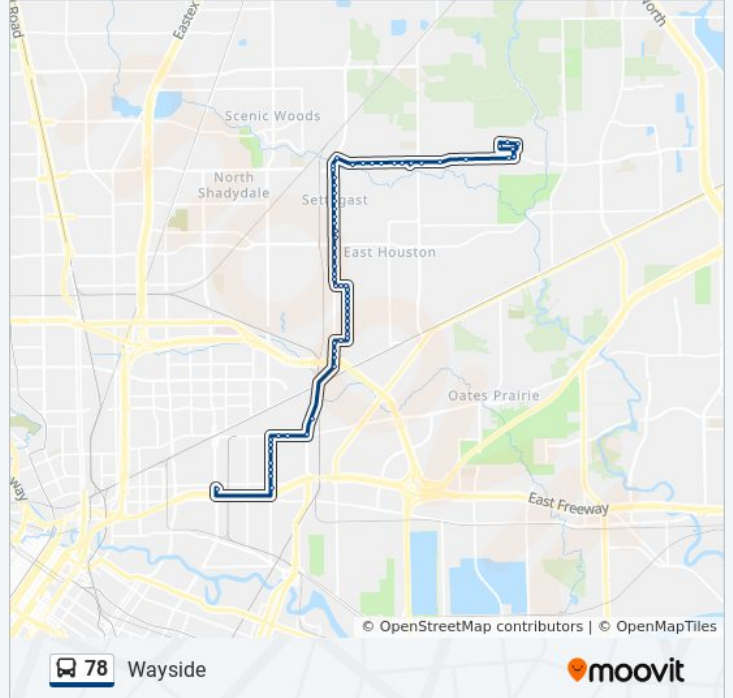

Use the Moovit App to find the closest 78 bus station near you and find out when is the next 78 bus arriving.

Direction: Brock Park Dr - Northbound

64 stops

[VIEW LINE SCHEDULE](#)

Fifth Ward/Denver Harbor Transit Center

78 bus Info

Direction: Brock Park Dr - Northbound

Stops: 64

Trip Duration: 40 min

Line Summary:

Eastland St @ Miley St
Eastland St @ Filltop
Eastland St @ St Louis
Eastland St @ Ethel
Sunbury St @ Eastland St
Sunbury St @ Letcher
Sunbury St @ N Wayside Dr
N Wayside Dr @ Henson St
N Wayside Dr @ Birmingham
N Wayside Dr @ Ritz
N Wayside Dr @ Dockal Rd
N Wayside Dr @ Ley Rd
N Wayside Dr @ Green River Dr
N Wayside Dr @ Darlington Dr
N Wayside Dr @ Carolwood Dr
N Wayside Dr @ Richland Dr
N Wayside Dr @ Oak Knoll Ln
N Wayside Dr @ Woodlyn Rd
N Wayside Dr @ Talton
N Wayside Dr @ Lynette
N Wayside Dr @ Record
N Wayside Dr @ Tidwell Rd
N Wayside Dr @ Tidwell Rd
N Wayside Dr @ Tidwell Fountains Ln
Tidwell Rd @ Maddox St
Tidwell Rd @ Mosswood Dr
Tidwell Rd @ Wiloak
Tidwell Rd @ Haddick
Tidwell Rd @ Hillis
Tidwell Rd @ Mayberry
Mesa Transit Center
Tidwell Rd @ Mesa Dr
Tidwell Rd @ Balsam Ln

Tidwell Rd @ Balsam Ln

Tidwell Rd @ Brock Park Dr

Brock Park Dr @ Tidwell Rd

Brock Park Dr @ Valley Park Dr

Valley Side Dr @ Valley Lake Dr

Valley Lake Dr @ Valley Falls Ct

Valley Hollow Dr @ Valley Lake Dr

Valley Park Dr @ Brock Park Dr

Brock Park Dr @ Tidwell Rd

Direction: Denver Harbor Tc - Southbound

57 stops

[VIEW LINE SCHEDULE](#)

Brock Park Dr @ Tidwell Rd

Tidwell Rd @ Brock Park Dr

Tidwell Rd @ Brock Park Dr