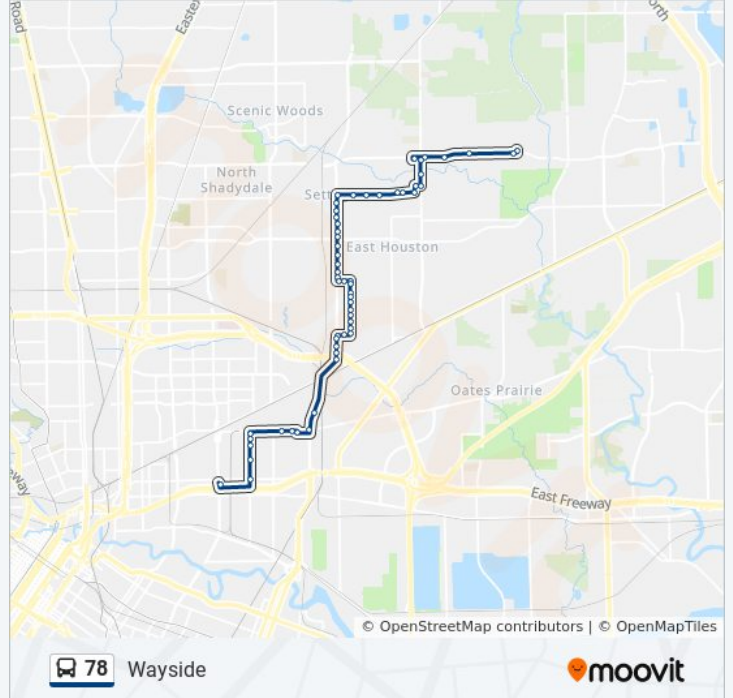

Use the Moovit App to find the closest 78 bus station near you and find out when is the next 78 bus arriving.

Direction: Brock Park Dr - Northbound

64 stops

[VIEW LINE SCHEDULE](#)

Fifth Ward/Denver Harbor Transit Center

N Wayside Dr @ Carolwood Dr

78 bus Time Schedule

Denver Harbor Tc - Southbound Route Timetable:

Sunday	12:33 AM - 11:33 PM
Monday	12:33 AM - 11:36 PM
Tuesday	12:36 AM - 11:36 PM
Wednesday	12:36 AM - 11:36 PM
Thursday	12:36 AM - 11:36 PM
Friday	12:36 AM - 11:36 PM
Saturday	12:36 AM - 11:33 PM

78 bus Info

Direction: Denver Harbor Tc - Southbound

Stops: 57

Trip Duration: 37 min

Line Summary:

N Wayside Dr @ Darlington Dr
N Wayside Dr @ Green River Dr
N Wayside Dr @ Ley Rd
N Wayside Dr @ Furray Rd
N Wayside Dr @ Lebate St
N Wayside Dr @ Joy St
N Wayside Dr @ Nashville St
N Wayside Dr @ Belroit St
Sunbury St @ N Wayside Dr
Sunbury St @ Fleta Dr
Sunbury St @ Eastland St
Eastland St @ Ethel
Eastland St @ Blue
Eastland St @ Filltop
Eastland St @ Miley St
Eastland St @ Kenton St
Eastland St @ Fowlie
Eastland St @ Cinderella
Eastland St @ Bonaire
Eastland St @ Tate
Booker St @ Grandville Dr
Booker St @ N Wayside Dr
N Wayside Dr @ Fields
N Wayside Dr @ Gates St
N Wayside Dr @ Rand St
N Wayside Dr @ N Loop E
N Wayside Dr @ Salina St
N Wayside Dr @ Wallisville Rd
Harbor @ Wallisville Rd
Wallisville Rd @ Port St
Wallisville Rd @ Boyles St
Kress St @ Alderson St
Kress St @ Gainesville

Kress St @ Texarkana St

Kress St @ Laredo St

Kress St @ Lyons Ave

Fifth Ward/Denver Harbor Transit Center

78 bus time schedules and route maps are available in an offline PDF at moovitapp.com. Use the [Moovit App](#) to see live bus times, train schedule or subway schedule, and step-by-step directions for all public transit in Houston.