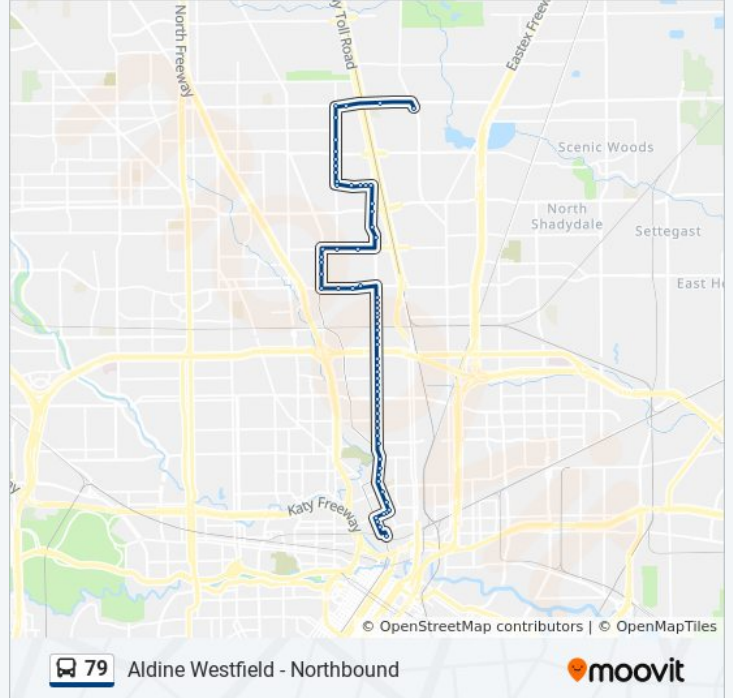

79 bus Info

Direction: Aldine Westfield - Northbound

Stops: 65

Trip Duration: 49 min

Line Summary:

Irvington Blvd @ English
Irvington Blvd @ Milwaukee St
Irvington Blvd @ Woodard St
Irvington Blvd @ Eleanor
Irvington Blvd @ Caplin St
Irvington Blvd @ King St
Irvington Blvd @ Frisco
Irvington Blvd @ Frisco St MB
Irvington Blvd @ Bennington St
Irvington Blvd @ Dorchester
Irvington Blvd @ Westford St
Irvington Blvd @ Wainwright St
Irvington Blvd @ Post St
Crosstimbers St @ Helmers St
Crosstimbers St @ Appleton St
Crosstimbers St @ Bauman Rd
Crosstimbers St @ Fulton St
Fulton St @ Deerfield St
Fulton St @ Julia St
Fulton St @ Meadow Lea Dr
Fulton St @ Berry Rd
Berry Rd @ Bauman Rd
Berry Rd @ Helmers St
Irvington Blvd @ Knight St
Irvington Blvd @ De Boll St
Irvington Blvd @ Tidwell Rd
Irvington Blvd @ Cravens St
Turner Dr @ Irvington Blvd
Turner Dr @ Goldcrest St
Turner Dr @ Malcolm Dr
Turner Dr @ MC Gallion Rd
Turner Dr @ Bauman Rd
Bauman Rd @ Harkness St

Bauman Rd @ Robmore St

Bauman Rd @ Treasure Dr

Bauman Rd @ Wellington St

Bauman Rd @ Cooper Rd

Bauman Rd @ Charles St

Bauman Rd @ Benbrook Dr

Bauman Rd @ Little York Rd

Little York Rd @ Mcgallion Rd

Little York Rd @ Hardy Rd

Aldine Westfield Rd @ Pine Tree Dr

Direction: Burnett Tc - Southbound

68 stops

[VIEW LINE SCHEDULE](#)

Aldine Westfield Rd @ Pine Tree Dr

Aldine Westfield Rd @ Langley Rd

Aldine Westfield Rd @ Charles St