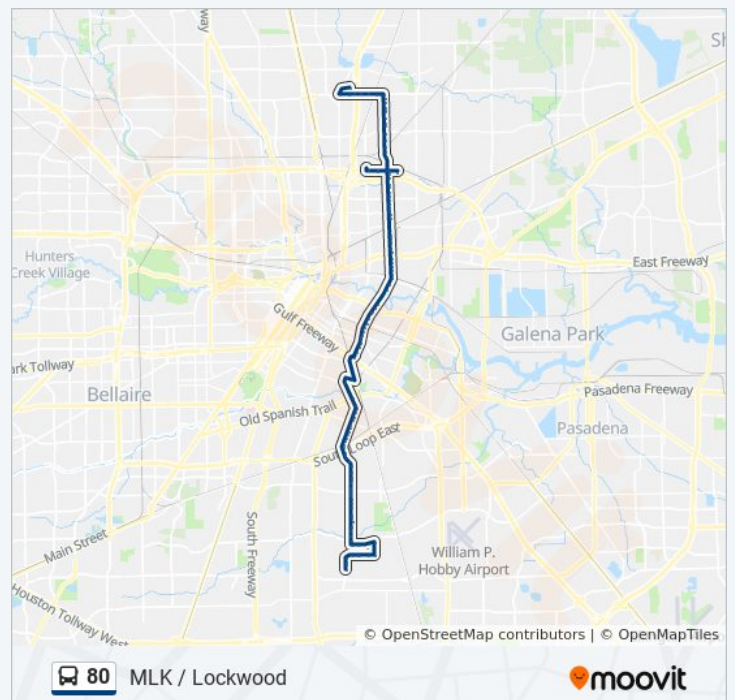

Tidwell Tc - Northbound Route Timetable:

Sunday	24 hours
Monday	24 hours
Tuesday	24 hours
Wednesday	24 hours
Thursday	24 hours
Friday	24 hours
Saturday	24 hours

80 bus Info

Direction: Tidwell Tc - Northbound

Stops: 125

Trip Duration: 76 min

Line Summary:

M L King Blvd @ Beldart St

M L King Blvd @ Westover

M L King Blvd @ Belcrest

M L King Blvd @ Bellfort

M L King Blvd @ Bellfort