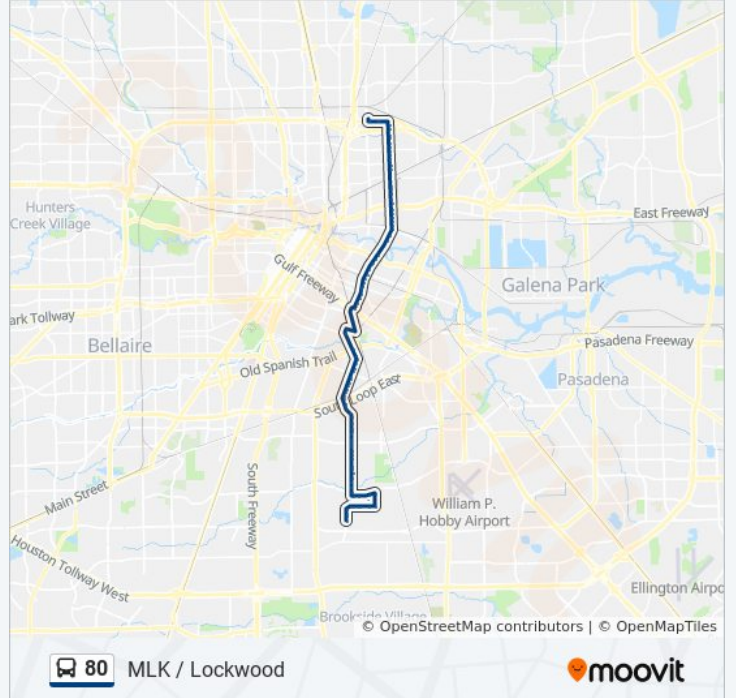

80 bus Info

Direction: Kashmere Tc - Northbound

Stops: 99

Trip Duration: 56 min

Line Summary:

M L King Blvd @ Schevers
M L King Blvd @ Reed Rd
M L King Blvd @ Beldart St
M L King Blvd @ Westover
M L King Blvd @ Belcrest
M L King Blvd @ Bellfort
M L King Blvd @ Bellfort
M L King Blvd @ Northridg
M L King Blvd @ Kenilwood
M L King Blvd @ Doulton D
M L King Blvd @ Van Fleet
M L King Blvd @ Pershing
M L King Blvd @ Crestridg
M L King Blvd @ Tarawa Rd
M L King Blvd @ Rapido Rd
M L King Blvd @ Bataan Rd
M L King Blvd @ Malmedy Rd
M L King Blvd @ S Loop E
M L King Blvd @ Beekman Rd
M L King Blvd @ Kelso St
M L King Blvd @ Enyart
M L King Blvd @ Perry St
M L King Blvd @ Keystone
M L King Blvd @ Browncrof
M L King Blvd @ Griggs Rd
M L King Blvd @ Griggs Rd
M L King Blvd @ Cortelyou
M L King Blvd @ Madalyn Ln
M L King Blvd @ Albemarle Dr
M L King Blvd @ Arvilla Ln
M L King Blvd @ Old Spanish Trail
M L King Blvd @ Wheeler St
M L King Blvd @ Uh University Dr

University Dr @ M L King Blvd

Eastwood Transit Center

Lockwood Dr @ Diez

Lockwood Dr @ Jefferson St

Lockwood Dr @ Pease St

Lockwood Dr @ Bell St

Lockwood Dr @ Polk St

S Lockwood Dr @ Woodside Dr

Lockwood Dr @ Harvey Wilson Dr

Lockwood Dr @ Harvey Wilson Dr

Lockwood Dr @ Clinton Dr

Lockwood Dr @ Clinton Dr

Lockwood Dr @ Clinton Dr

Lockwood Dr @ Sonora St

Lockwood Dr @ San Juan St

Lockwood Dr @ Stonewall St

Lockwood Dr @ Lyons Ave

Lockwood Dr @ Hershe St

Lockwood Dr @ Mulvey St

Lockwood Dr @ Nichols

Lockwood Dr @ Suez St

Lockwood Dr @ Sudan St

Lockwood Dr @ Salina

Lockwood Dr @ Collingsworth St