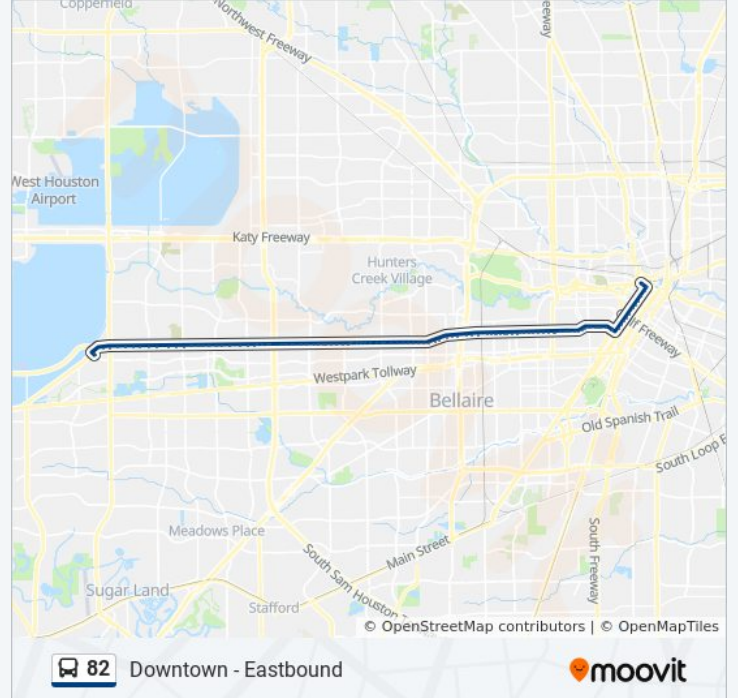

**82 bus Info**

**Direction:** Downtown - Eastbound

**Stops:** 109

**Trip Duration:** 86 min

**Line Summary:**

Westheimer Rd @ Lakeside Estates Dr

Westheimer Rd @ Walnut Bend Ln

Westheimer Rd @ Wallingford Dr

Westheimer Rd @ Dunvale Rd

Westheimer Rd @ Dunvale Rd MB

Westheimer Rd @ Old Farm Rd

Westheimer Rd @ Hullsmith Dr

Westheimer Rd @ Stoney Brook Dr

Westheimer Rd @ Hillcroft Ave

Westheimer Rd @ Hillcroft Ave

Westheimer Rd @ Winrock Blvd

Westheimer Rd @ Briarhurst Dr

Westheimer Rd @ Greenridge Dr

Westheimer Rd @ Nantucket Dr

Westheimer Rd @ Fountain View Dr

Westheimer Rd @ Augusta Dr

Westheimer Rd @ Bering Dr

Westheimer Rd @ Chimney Rock Rd

Westheimer Rd @ W Alabama St

Westheimer Rd @ Yorktown St

Westheimer Rd @ Sage Rd

Westheimer Rd @ MC Cue Rd

Westheimer Rd @ Post Oak Blvd

Westheimer Rd @ W Loop S

Westheimer Rd @ Kettering Dr

Westheimer Rd @ Mid Ln