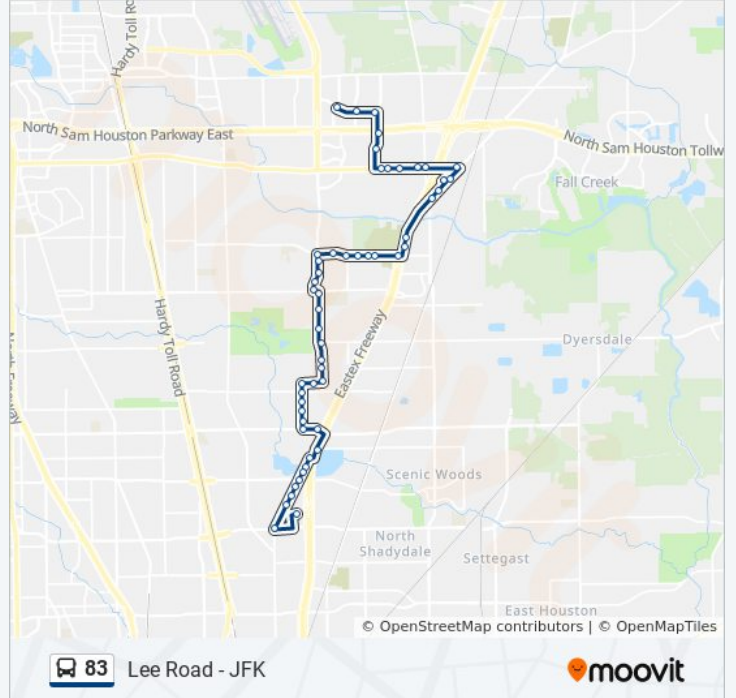

83 bus Info

Direction: North Belt & JFK - Northbound

Stops: 53

Trip Duration: 38 min

Line Summary:

Gloger St @ Orange Grove Dr
Gloger St @ Orange Grove Dr MB
Gloger St @ Aldine Mail Route Rd
John F Kennedy Bl @ Aldine Mail Rte
John F Kennedy @ Aldine Mail Rte MB
John F Kennedy Blvd @ Sandydale Ln
John F Kennedy Blvd @ Connorvale Rd
John F Kennedy Blvd @ Lauder Rd
Lauder Rd @ Ponder Ln
Lauder Rd @ Vickery Dr
Lauder Rd @ Crieffe Rd
Lauder Rd @ Ciceter Rd
Lauder Rd @ Ciceter Rd
Lauder Rd @ Eastex Freeway
Eastex Freeway @ Norments St
Eastex Freeway @ Hillside Dr
Old Humble Rd @ Homestead Rd MB
Old Humble Rd @ Laramie St
Eastex Pr
Old Humble Rd @ Kittydale Dr
Aldine Bender Rd @ Sun Rd
Aldine Bender Rd @ Lee Rd
Aldine Bender Rd @ Lee Rd
Aldine Bender Rd @ Surles Dr
Aldine Bender Rd @ Crosswinds Dr
Aldine Bender Rd @ Sequoia Bend Blv
Vickery Dr @ Aero Park Dr
Vickery Dr @ Sam Houston Pkwy
World Houston Pkwy @ Vickery Dr
World Houston Pkwy @ Diplomatic Pl
World Houston Pkwy @ International

83 bus Info

Direction: Tidwell Tc - Southbound

Stops: 47

Trip Duration: 45 min

Line Summary:

Hopper Rd @ Foy St

Shady Ln @ Warwick Rd

Shady Ln @ E Little York Rd