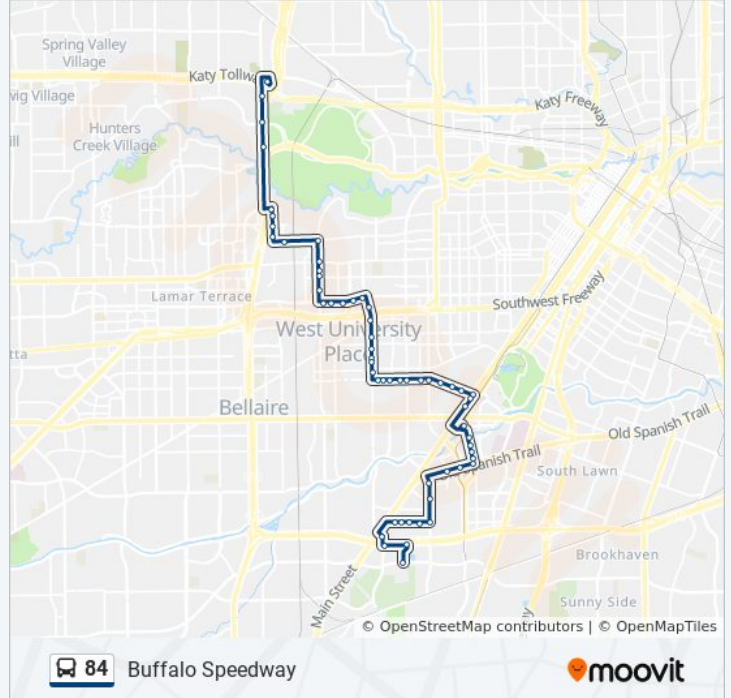

### 84 bus Info

**Direction:** W Belfort St - Southbound

**Stops:** 58

**Trip Duration:** 64 min

**Line Summary:**

Buffalo Speedway @ Richmond Ave

Buffalo Speedway @ Westpark Dr

Buffalo Speedway @ Bissonnet St

Buffalo Speedway @ Nottingham

Buffalo Speedway @ Tanglely

Buffalo Speedway @ Plumb St

Buffalo Speedway @ Jarrard

University Blvd @ Vanderbilt

University Blvd @ Belmont

University Blvd @ Brompton St

University Blvd @ Annapolis

University Blvd @ Kirby Dr

University Blvd @ Morningside Dr

University Blvd @ Greenbriar Dr

University Blvd @ Montclair Dr

University Blvd @ Stockton Dr

University Blvd @ Lanier Dr

University Blvd @ Main St

Old Spanish Trail @ Greenbriar Dr

Old Spanish Trail @ N Stadium Dr

Kirby Dr @ La Concha Ln

Kirby Dr @ MC Nee Rd

Kirby Dr @ Westridge St

Westridge St @ Lantern Point Dr

Westridge St @ Lantern Point Dr

Westridge St @ Hearth Dr