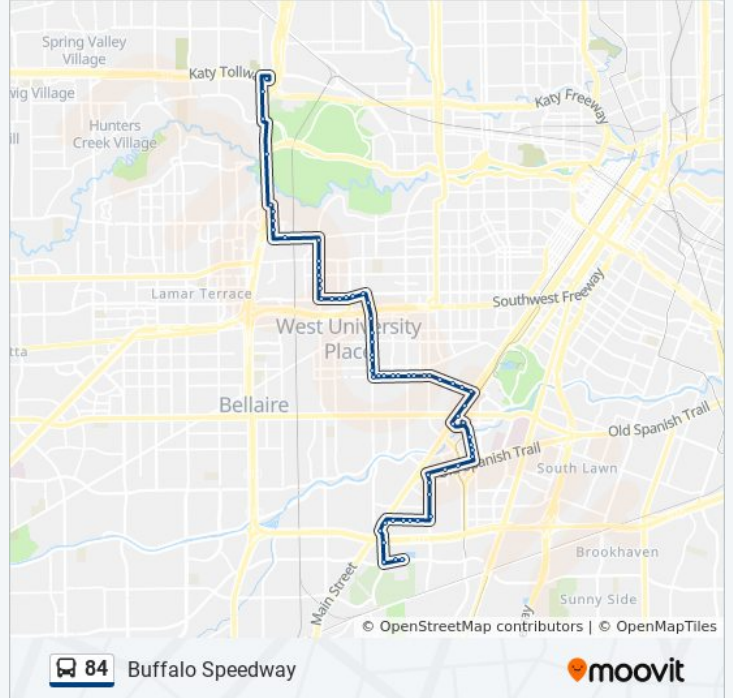

### 84 bus Info

**Direction:** Northwest Tc - Northbound

**Stops:** 65

**Trip Duration:** 60 min

**Line Summary:**

Main St @ Holcombe Blvd  
 Main St @ Southgate Blvd  
 University Blvd @ Main St  
 University Blvd @ Lanier Dr  
 University Blvd @ Stockton Dr  
 University Blvd @ Montclair Dr  
 University Blvd @ Greenbriar Dr  
 University Blvd @ Chaucer Dr  
 University Blvd @ Kelvin Dr  
 University Blvd @ Kirby Dr  
 University Blvd @ Annapolis  
 University Blvd @ Wakeforest St  
 University Blvd @ Belmont  
 University Blvd @ Vanderbilt  
 University Blvd @ Buffalo Speedway  
 Buffalo Speedway @ Jarrard  
 Buffalo Speedway @ Lafayette  
 Buffalo Speedway @ Tangle  
 Buffalo Speedway @ Sunset Blvd  
 Buffalo Speedway @ Bissonnet St  
 Buffalo Speedway @ Westpark Dr  
 Buffalo Speedway @ Southwest Fwy MB  
 Richmond Ave @ Buffalo Speedway  
 Richmond Ave @ Edloe St  
 Richmond Ave @ Edloe St  
 Richmond Ave @ Timmons Ln  
 Richmond Ave @ Cummins  
 Richmond Ave @ Wesleyan St  
 Wesleyan St @ Colquitt  
 Wesleyan St @ W Main St  
 Wesleyan St @ W Alabama St  
 Wesleyan St @ Essex Ln  
 Wesleyan St @ Westheimer Rd

Willowick Rd @ Ella Lee Ln

San Felipe Rd @ Briar Oaks Ln

Nb Post Oak Park Dr @ Post Oak Pkwy

Post Oak Park Dr @ Post Oak Place

Post Oak Park Dr @ Briar Hollow Pl

Post Oak Blvd @ Post Oak Park Dr

W Loop N @ Woodway Dr