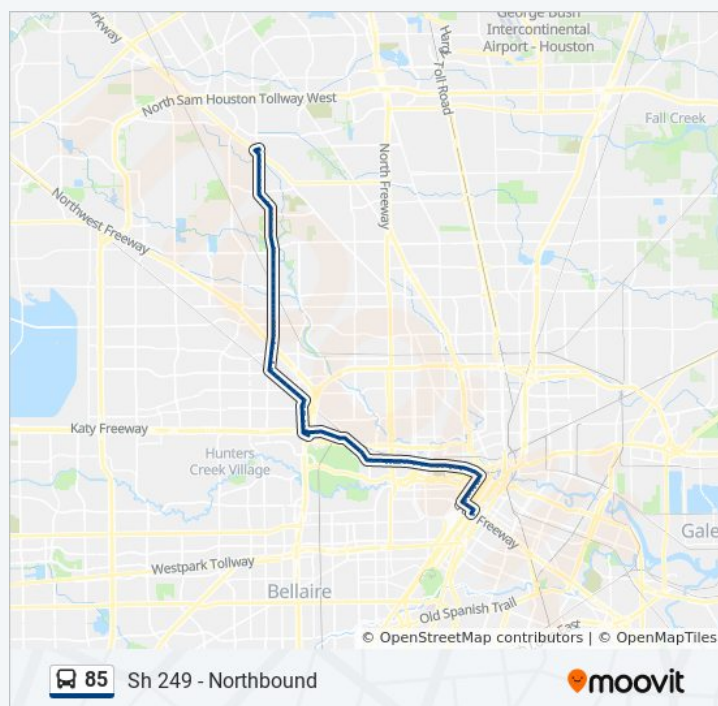

Washington Ave @ Shepherd Dr

Washington Ave @ Sandman St

Washington Ave @ Reinerman St

Washington Ave @ Detering

Washington Ave @ Tc Jester Blvd

Washington Ave @ Birdsall St

Washington Ave @ Cohn

Washington Ave @ Schuler St

Washington Ave @ Dell

Washington Ave @ Hamman St

Washington Ave @ Katy Freeway MB

Old Katy Rd @ Hempstead Rd

Trip Duration: 70 min
Line Summary:

Old Katy Rd @ Portway St

Old Katy Rd @ Katy Rd

Old Katy Rd @ Portwest Dr