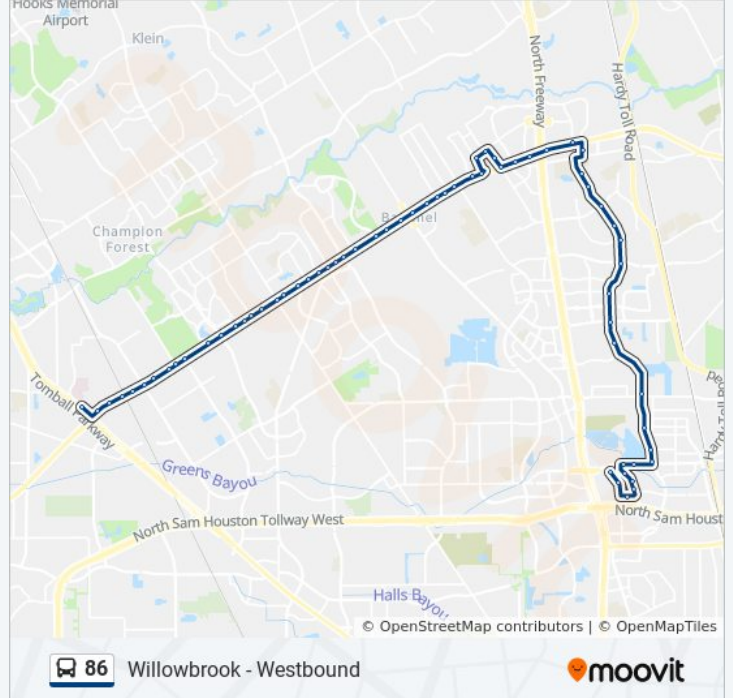

86 bus Info

Direction: Willowbrook - Westbound

Stops: 65

Trip Duration: 59 min

Line Summary:

Imperial Valley Dr @ Double Tree G*

Spring Pr

Fm 1960 Rd @ Imperial Valley Dr

Fm 1960 Rd @ Northgate Forest Dr

Fm 1960 Rd @ Terrace Oaks

Fm 1960 Rd @ Tc Jester Blvd

Fm 1960 Rd @ Tc Jester Blvd

Fm 1960 Rd @ Walters Rd

Fm 1960 Rd @ Falling Creek

Fm 1960 Rd @ Gladebrook Dr

Fm 1960 Rd @ Torrey Chase Blvd

Fm 1960 Rd @ Forest Branch Blvd

Fm 1960 Rd @ Veterans Memorial Dr

Fm 1960 Rd @ Breck St

Fm 1960 Rd @ Wunderlich Rd

Fm 1960 Rd @ Greenwood Forest Dr

Fm 1960 Rd @ Glen Erica Dr

Fm 1960 Rd @ Champion Forest Dr

Fm 1960 Rd @ Paradise Valley Dr

Fm 1960 Rd @ Hollister Rd

Fm 1960 Rd @ Champions Dr

Fm 1960 Rd @ Shiloh Church Rd

Fm 1960 Rd @ Champions Park Dr

Fm 1960 Rd @ Cutten Rd

Fm 1960 Rd @ Willow Centre Dr

Fm 1960 Rd @ Breton Ridge Dr