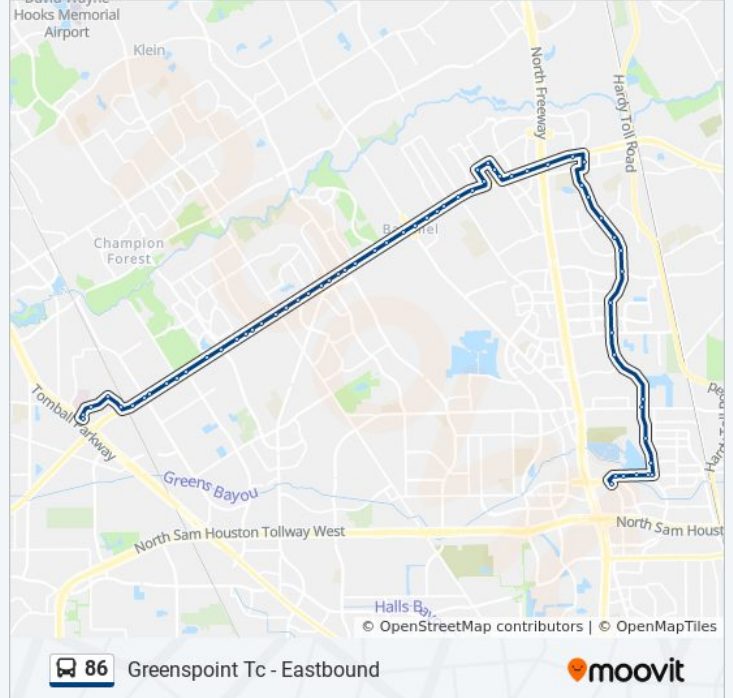

86 bus Info

Direction: Greenspoint Tc - Eastbound

Stops: 64

Trip Duration: 59 min

Line Summary:

Fm 1960 Rd @ Walters Rd
Fm 1960 Rd @ Walters Rd MB
Fm 1960 Rd @ Tc Jester Blvd
Fm 1960 Rd @ Terrace Oaks
Fm 1960 Rd @ Cypress Woods Medical
Fm 1960 Rd @ Fritz Ln
Fm 1960 Rd @ Bammel Village Dr
Fm 1960 Rd @ Kuykendahl Rd
Fm 1960 Rd @ Sugar Pine Dr
Fm 1960 Rd @ Butte Creek Dr
Fm 1960 Rd @ Beaver Springs Dr
Fm 1960 Rd @ Ella Blvd
Fm 1960 Rd @ Nanes Dr
Red Oak Dr @ Fm 1960 Rd
Peakwood Dr @ Red Oak Dr
Houston Northwest Hospital
Houston Northwest Hospital
Cali Dr @ Fm 1960 Rd
Fm 1960 Rd @ Cypress Station Dr
Fm 1960 Rd @ Westfield Place Dr
Fm 1960 Rd @ North Fwy
Fm 1960 Rd @ Imperial Valley Dr
Spring Pr
Imperial Valley Dr @ Double Tree G*
Imperial Valley Dr @ Imperial Ridg*
Imperial Valley Dr @ North Vista Dr
Imperial Valley Dr @ North Sky Dr
Imperial Valley Dr @ North Bend Dr
Imperial Valley Dr @ Richey Rd
Imperial Valley Dr @ Lockhaven Dr
Imperial Valley Dr @ Airtex Blvd
Imperial Valley Dr @ Remington Hei*
Imperial Valley Dr @ Cooper Elem S*

Imperial Valley Dr @ Rankin Rd
 Imperial Valley Dr @ Regional Park*
 Imperial Valley Dr @ Harvest Time *
 Imperial Valley Dr @ Greens Rd
 Greens Rd @ Imperial Valley Dr
 Greens Rd @ Greenchase Dr
 Greens Rd @ Northchase Dr
 Greens Rd @ Northchase Dr
 Greenspoint Transit Center