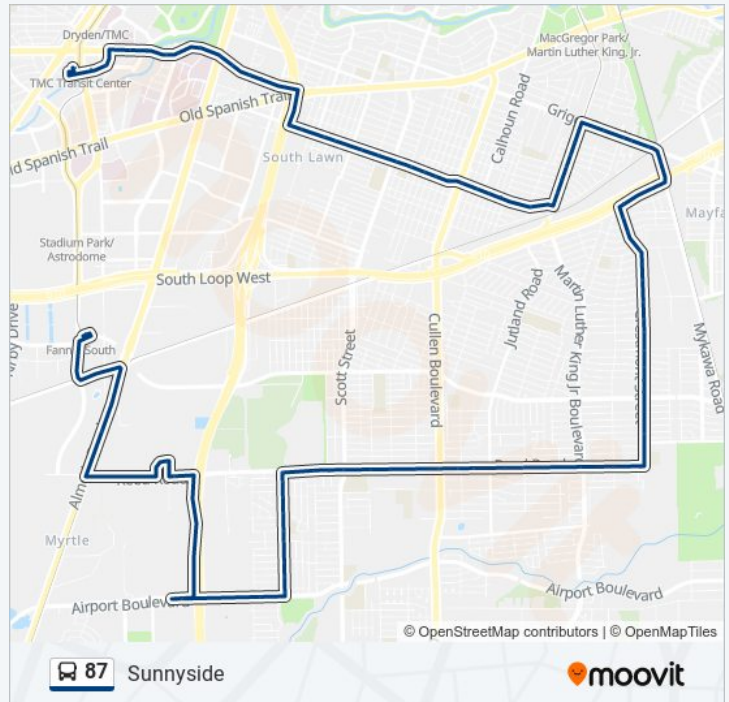

Crestmont St @ Doolittle Blvd

87 bus Info

Direction: Tmc Tc - Northbound

Stops: 84

Trip Duration: 62 min

Line Summary:

Crestmont St @ Southgood St

Crestmont St @ Southville St

Crestmont St @ Cresthill

Crestmont St @ Southlea

Crestmont St @ Southridge

S Loop E @ Crestmont St

Mykawa Rd @ Long Dr

Griggs Rd @ Long Dr

Griggs Rd @ Sunrise Rd

Griggs Rd @ Beekman Rd

Griggs Rd @ Cavanaugh St

M L King Blvd @ Griggs Rd

M L King Blvd @ Browncrof

M L King Blvd @ Keystone

M L King Blvd @ Perry St

M L King Blvd @ Enyart

M L King Blvd @ Kelso St

Yellowstone Blvd @ M L King Blvd