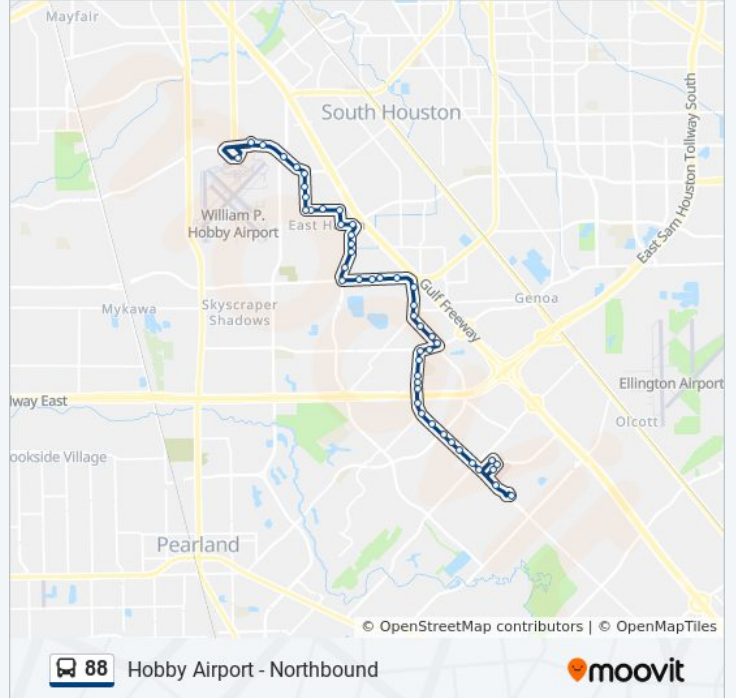

### Direction: Hobby Airport - Northbound

50 stops

[VIEW LINE SCHEDULE](#)

- San Jacinto College South
- Beamer Rd @ Canyon Dr
- Resource Pky @ Highland Meadow Dr
- Highland Meadow Dr @ Astoria Blvd
- Memorial Hermann Southeast
- Beamer Rd @ Resource Pkwy
- Beamer Rd @ Scarsdale Blvd
- Beamer Rd @ Olivewood Dr
- Beamer Rd @ Sagedowne Ln
- Beamer Rd @ Hughes Rd
- Beamer Rd @ Sageorchard Ln
- Beamer Rd @ Hall Rd
- Beamer Rd @ Kirkfair Dr
- Beamer Rd @ Kirkvalley Dr
- Beamer Rd @ Kirkmeadow Dr
- Beamer Rd @ Kirkshire Dr
- Beamer Rd @ Kirkholm Dr
- Beamer Rd @ Fuqua St
- Fuqua St @ Beamer Rd
- Fuqua Pr
- Sabo Rd @ Fuqua St
- Sabo Rd @ White Clover Dr

### 88 bus Info

**Direction:** Hobby Airport - Northbound

**Stops:** 50

**Trip Duration:** 47 min

**Line Summary:**

Sabo Rd @ Rambling Trl  
 Kingspoint Rd @ Sabo Rd  
 Kleckley Dr @ Thermon  
 Almeda Mall  
 Almeda Genoa Rd @ Rowlett Rd  
 Almeda Genoa Rd @ Minnesota  
 Almeda Genoa Rd @ Windmill Lakes Bl  
 Almeda Genoa Rd @ Windmill Lakes  
 Almeda Genoa Rd @ Clearwood St  
 Clearwood St @ Easthaven Blvd  
 Clearwood St @ East Haven Dr  
 Clearwood St @ Ledge St  
 Clearwood St @ Hollock St  
 Edgebrook Dr @ Clearwood St  
 Edgebrook Dr @ Easthaven Blvd  
 Easthaven Blvd @ Scranton Ave  
 Scranton Ave @ Mosley Rd  
 Scranton Ave @ Radio Rd  
 Scranton Ave @ Hansen Rd  
 Hansen Rd @ Scranton Ave Mb1  
 Hansen Rd @ Scranton Ave  
 Hansen Rd @ Airport Blvd  
 Airport Blvd @ Hansen Rd  
 Airport Blvd @ Monroe Rd  
 Airport Blvd @ Ruthby St  
 Hobby Airport  
 Airport Blvd @ Rent A Car Rd  
 Neuhaus Ave. & Telephone Rd

Airport Blvd @ Rent A Car Rd

Hobby Airport

Airport Blvd @ Ruthby St

Airport Blvd @ Monroe Rd

Airport Blvd @ Monroe Rd

Airport Blvd @ Hansen Rd

Hansen Rd @ Airport Blvd

Hansen Rd @ Airport Blvd Mb2