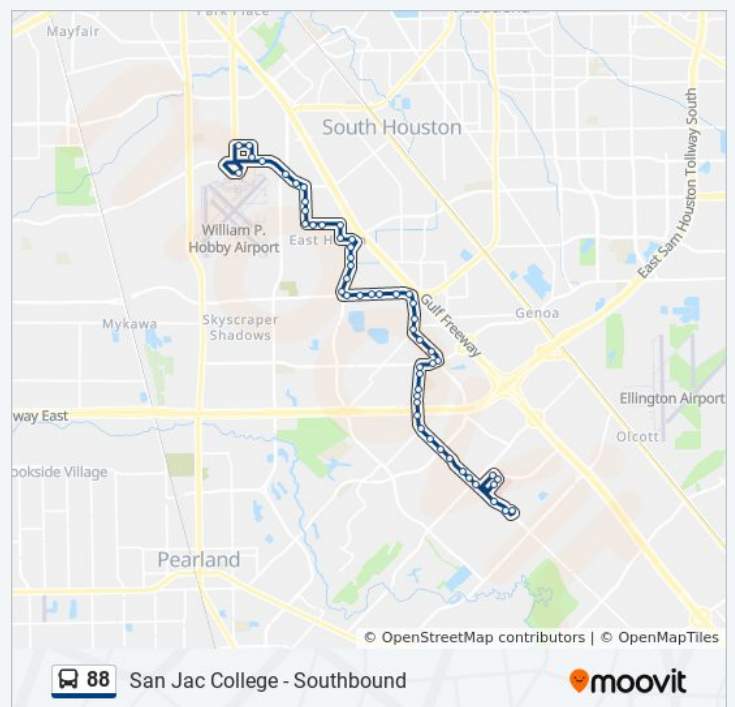

Almeda Genoa Rd @ Rowlett Rd

Almeda Genoa Rd @ Kleckley Dr

Almeda Mall

Kleckley Dr @ Thermon

Kleckley Dr @ Kingspoint Rd MB

Sabo Rd @ Rambling Trl

Sabo Rd @ White Clover Dr

Sabo Rd @ Fuqua St

Fuqua Pr

Fuqua St @ Sabo Rd MB

Tuesday	5:33 AM - 11:43 PM
Wednesday	5:33 AM - 11:43 PM
Thursday	5:33 AM - 11:43 PM
Friday	5:33 AM - 11:43 PM
Saturday	5:59 AM - 9:59 PM

### 88 bus Info

**Direction:** San Jac College - Southbound

**Stops:** 53

**Trip Duration:** 51 min

**Line Summary:**

Beamer Rd @ Fuqua St

Beamer Rd @ Kirkholm Dr

Beamer Rd @ Kirkshire Dr