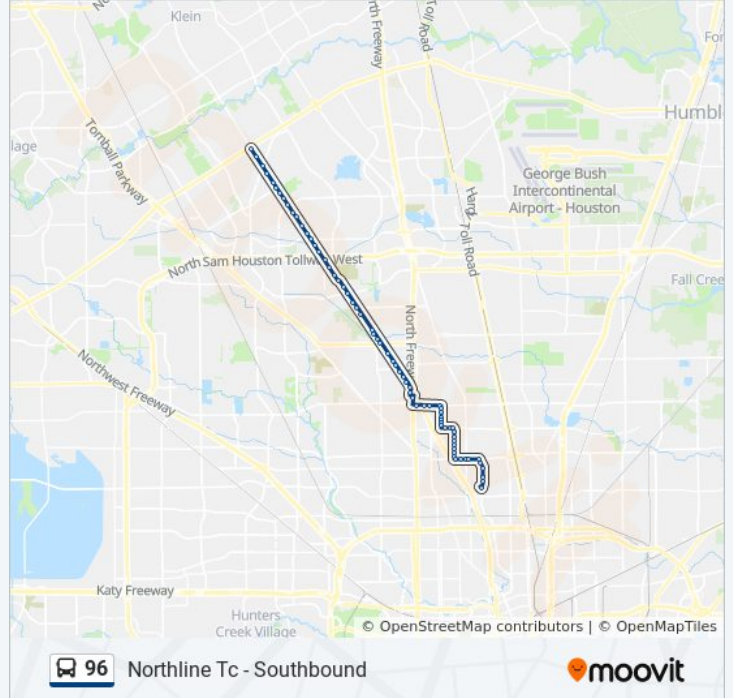

96 bus Info

Direction: Northline Tc - Southbound

Stops: 69

Trip Duration: 47 min

Line Summary:

Veterans Memorial Dr @ Greens Rd
Veterans Memorial Dr @ Gears Rd
Veterans Memorial Dr @ Broad Haven
Veterans Memorial Dr @ Willow Tree
Veterans Memorial Dr @ Marshwood Rd
Veterans Memorial Dr @ Tc Jester Bl
Veterans Memorial Dr @ Moorewood Dr
Veterans Memorial Dr @ Woodsdale Bl
Veterans Memorial Dr @ Frick Rd
Veterans Memorial Dr @ Fallbrook Dr
Veterans Memorial Dr @ Forestburg D
Veterans Memorial Dr @ West Rd
Veterans Memorial Dr @ Stuebner Par
Veterans Memorial Dr @ Blue Bell Rd
Veterans Memorial Dr @ Blue Bell Rd
Veterans Memorial Dr @ Coralmont Rd
Veterans Memorial Dr @ Sh 249
Veterans Memorial Dr @ Rutherford L
Veterans Memorial Dr @ Peach Spring
Veterans Memorial Dr @ Gulf Bank Rd
Veterans Memorial Dr @ Diplomat Way
Veterans Memorial Dr @ Dewalt St
Veterans Memorial Dr @ Marcolin St
Veterans Memorial Dr @ Marcolin St
North Shepherd Pr
Shepherd Dr @ Veterans Memorial Dr
Victory Dr @ Little York Rd
Little York Rd @ North Freeway
Little York Rd @ North Freeway
Little York Rd @ Northline Dr
Northline Dr @ Little York Rd
Northline Dr @ Little York Rd
Northline Dr @ W Rittenhouse St

Northline Dr @ E Echo Glen Dr

Northline Dr @ Twickenham

Northline Dr @ Rocky Creek St

E Parker Rd @ Muckleroy

E Parker Rd @ Dewville Ln

E Parker Rd @ Nordling Rd

Nordling Rd @ E Wellington St

Nordling Rd @ Ellena

Nordling Rd @ New Haven Dr

Nordling Rd @ West Virginia St

Nordling Rd @ E Witcher Ln

Nordling Rd @ Foxglove Ln

Nordling Rd @ Foxglove Ln

E Tidwell Rd @ Nordling Rd

E Tidwell Rd @ Barrett St

E Tidwell Rd @ Airline Dr

Tidwell Rd @ Airline Dr

Tidwell Rd @ Fulton St

Fulton St @ Ben Dr

Fulton St @ Fichter Ave

Fulton St @ Berry Rd

Fulton St @ Berry Rd

Fulton St @ Lyerly St

Northline Transit Center