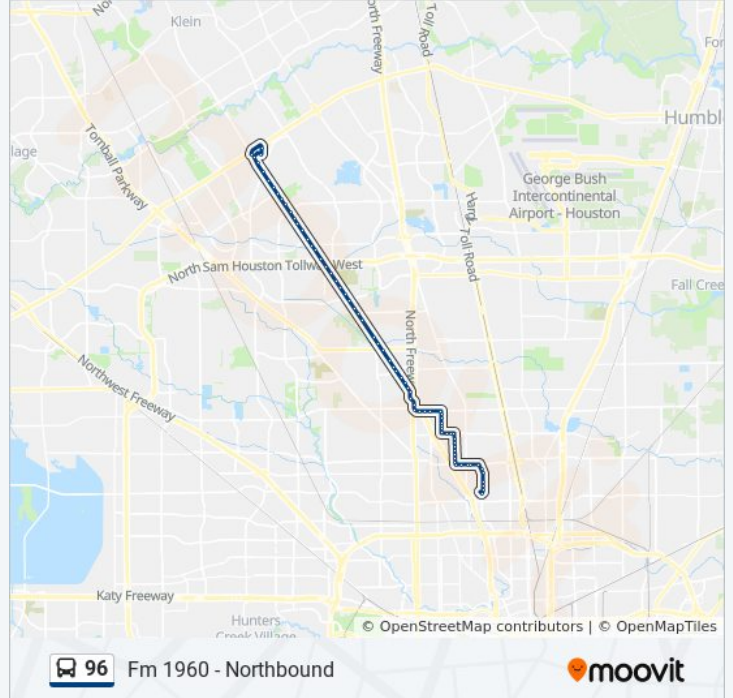

Direction: Fm 1960 - Northbound

72 stops

[VIEW LINE SCHEDULE](#)

- Northline Transit Center
- Fulton St @ Julia St
- Fulton St @ Meadow Lea Dr
- Fulton St @ Berry Rd
- Fulton St @ Burress St
- Fulton St @ Ben Dr
- Tidwell Rd @ Fulton St
- Tidwell Rd @ Fulton St
- Tidwell Rd @ Airline Dr
- E Tidwell Rd @ Barrett St
- E Tidwell Rd @ Nordling Rd
- Nordling Rd @ Tidwell Rd
- Nordling Rd @ E Tidwell Rd Mb2
- Nordling Rd @ E Witcher Ln
- Nordling Rd @ West Virginia St
- Nordling Rd @ Dunham Dr
- Nordling Rd @ Ellena
- Nordling Rd @ E Wellington St
- E Parker Rd @ Nordling Rd
- E Parker Rd @ Dewville Ln
- E Parker Rd @ Werner St
- Northline Dr @ Rocky Creek St

96 bus Info

Direction: Fm 1960 - Northbound

Stops: 72

Trip Duration: 54 min

Line Summary:

Northline Dr @ Twickenham
Northline Dr @ E Echo Glen Dr
Northline Dr @ Rittenhouse St
Northline Dr @ Rittenhouse St
Northline Dr @ Rittenhouse St
Little York Rd @ Northline Dr
Little York Rd @ North Freeway
Little York Rd @ North Freeway
Little York Rd @ Stuebner Airline *

Victory Dr @ Shepherd Dr
Shepherd Dr @ Victory Dr

North Shepherd Pr

Veterans Memorial Dr @ N Shepherd Dr
Veterans Memorial Dr @ Marcolin St
Veterans Memorial Dr @ Dewalt St
Veterans Memorial Dr @ Diplomat Way
Veterans Memorial Dr @ Gulf Bank Rd
Veterans Memorial Dr @ Peach Spring
Veterans Memorial Dr @ Rutherford L
Veterans Memorial Dr @ Sh 249
Veterans Memorial Dr @ Coralmont Rd
Veterans Memorial Dr @ Blue Bell Rd
Veterans Memorial Dr @ Moorebrook D
Veterans Memorial Dr @ West Rd
Veterans Memorial Dr @ Forestburg D
Veterans Memorial Dr @ Fallbrook Dr
Veterans Memorial Dr @ Frick Rd
Veterans Memorial Dr @ Woodsdale Bl
Veterans Memorial Dr @ Moorewood Dr
Veterans Memorial Dr @ Tc Jester Bl
Veterans Memorial Dr @ Marshwood Rd
Veterans Memorial Dr @ Willow Tree
Veterans Memorial Dr @ Broad Haven