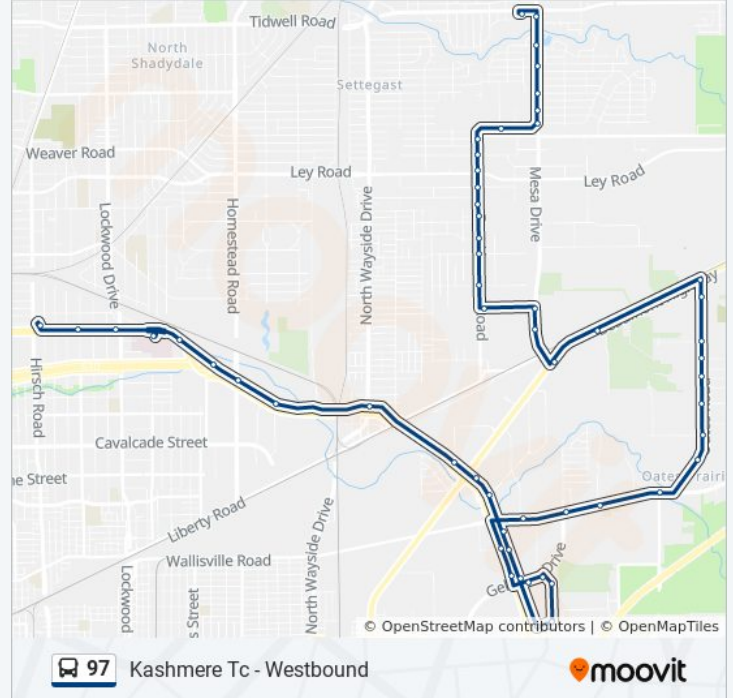

N Loop E @ Gellhorn Dr

N Loop E @ Gellhorn Dr

N Loop E @ Gellhorn Dr Mb2

N Loop E @ Banner Dr

N Loop E @ Banner Dr MB

N Loop E @ Citypark Loop

N Loop E @ N Wayside Dr

N Loop E @ Kirkpatrick Blvd

N Loop E @ Homestead Rd

Kelley St @ Homestead Rd

Kelley St @ N Loop E

Lbj Hospital

Kelley St @ Lockwood Dr

Kelley St @ Wipprecht St

Direction: Mesa Tc - Eastbound

54 stops

[VIEW LINE SCHEDULE](#)

- Kashmere Transit Center
- Kelley St @ Wipprecht St
- Kelley St @ Lockwood Dr
- Lbj Hospital
- Kelley St @ N Loop E
- N Loop E @ Homestead Rd
- N Loop E @ Eastpark Dr
- N Loop E @ Darien St
- N Loop E @ Darien St
- N Loop E @ N Wayside Dr
- N Loop E @ MC Carty St
- N Loop E @ Wallisville Rd
- N Loop E @ Glesby St
- N Loop E @ Glesby St MB
- Gellhorn Dr @ N Loop E FS
- Gellhorn Dr @ Woodforest Blvd
- Woodforest Blvd @ Dividend Dr
- Dividend Dr @ Currency St
- Currency St @ N Loop E
- N Loop E @ Gellhorn Dr
- N Loop E @ Gellhorn Dr
- N Loop E @ Gellhorn Dr Mb2
- Wallisville Rd @ Manitou Dr
- Wallisville Rd @ Mesa Dr
- Wallisville Rd @ Trailmobile Dr
- Wallisville Rd @ Oates Rd
- Oates Rd @ Wallisville Rd
- Oates Rd @ Needham St

97 bus Info

Direction: Mesa Tc - Eastbound

Stops: 54

Trip Duration: 48 min

Line Summary:

Oates Rd @ Debra Rd

Oates Rd @ Pandora St

Oates Rd @ Penelope St