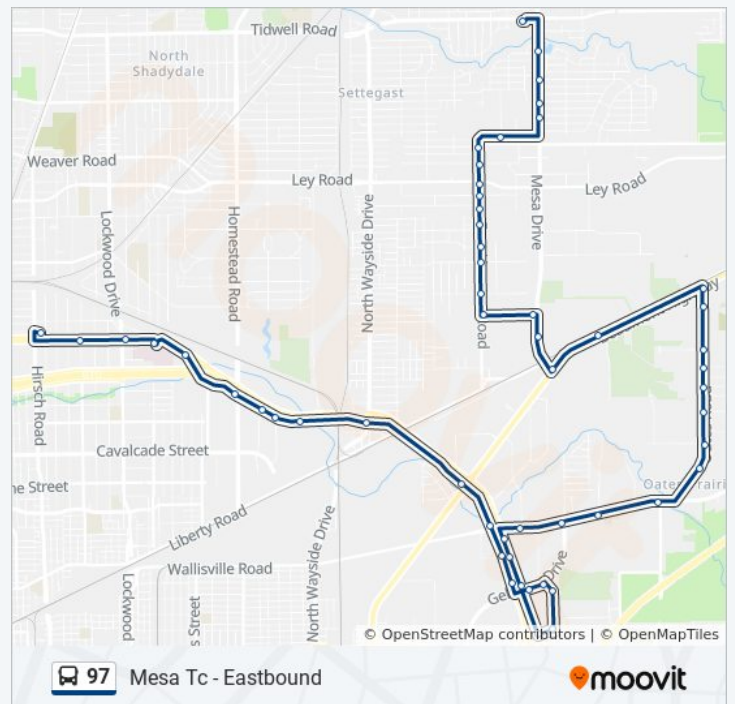

N Loop E @ Homestead Rd

Kelley St @ Homestead Rd

Kelley St @ N Loop E

Lbj Hospital

Kelley St @ Lockwood Dr

Kelley St @ Wipprecht St

Direction: Mesa Tc - Eastbound

54 stops

[VIEW LINE SCHEDULE](#)

- Kashmere Transit Center
- Kelley St @ Wipprecht St
- Kelley St @ Lockwood Dr
- Lbj Hospital
- Kelley St @ N Loop E
- N Loop E @ Homestead Rd
- N Loop E @ Eastpark Dr
- N Loop E @ Darien St
- N Loop E @ Darien St
- N Loop E @ N Wayside Dr
- N Loop E @ MC Carty St
- N Loop E @ Wallisville Rd
- N Loop E @ Glesby St
- N Loop E @ Glesby St MB
- Gellhorn Dr @ N Loop E FS
- Gellhorn Dr @ Woodforest Blvd
- Woodforest Blvd @ Dividend Dr
- Dividend Dr @ Currency St
- Currency St @ N Loop E
- N Loop E @ Gellhorn Dr
- N Loop E @ Gellhorn Dr
- N Loop E @ Gellhorn Dr Mb2
- Wallisville Rd @ Manitou Dr
- Wallisville Rd @ Mesa Dr
- Wallisville Rd @ Trailmobile Dr
- Wallisville Rd @ Oates Rd
- Oates Rd @ Wallisville Rd
- Oates Rd @ Needham St

97 bus Time Schedule

Mesa Tc - Eastbound Route Timetable:

Sunday	4:50 AM - 7:50 PM
Monday	4:50 AM - 8:50 PM
Tuesday	4:50 AM - 8:50 PM
Wednesday	4:50 AM - 8:50 PM
Thursday	4:50 AM - 8:50 PM
Friday	4:50 AM - 8:50 PM
Saturday	4:50 AM - 7:50 PM

97 bus Info

Direction: Mesa Tc - Eastbound

Stops: 54

Trip Duration: 48 min

Line Summary:

Oates Rd @ Debra Rd

Oates Rd @ Pandora St

Oates Rd @ Penelope St